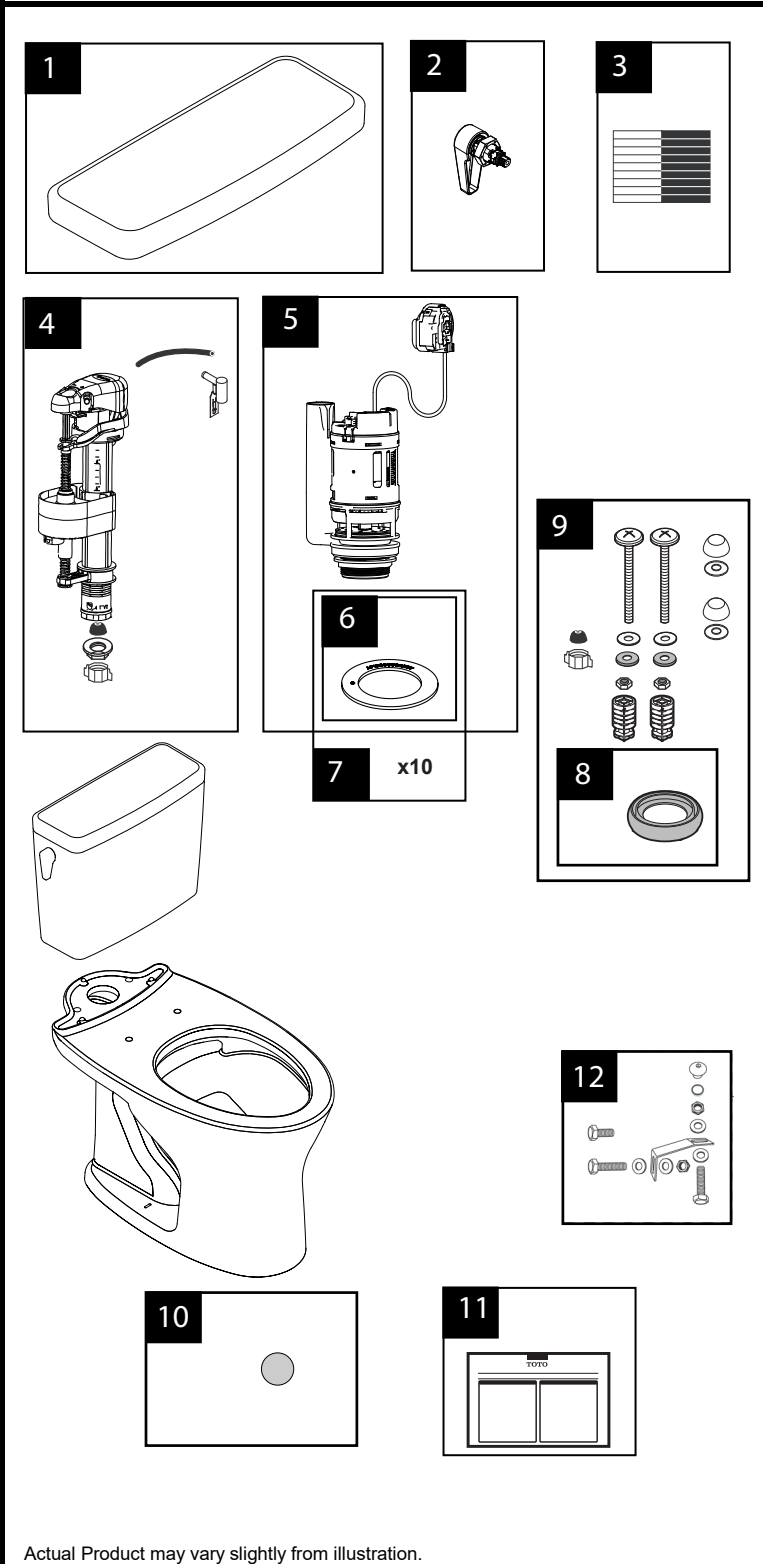

Drake®

1.28 & 0.8 Gpf Toilet, Elongated

DYNAMAX TORNADO FLUSH®, Universal Height,
 (including CEFIONTECT®, Right Hand Trip Lever)

ST746EMR
 ST746EMB
 ST746EMD
 ST746EMDB

Item	Part	Description
1	TCU746CR#01	Tank Lid w/ Velcro Tape - Cotton
	TCU746CR#03	Tank Lid w/ Velcro Tape - Bone
	TCU746CR#11	Tank Lid w/ Velcro Tape - Colonial White
	TCU746CR#12	Tank Lid w/ Velcro Tape - Sedona Beige
	TCU746CR#51	Tank Lid w/ Velcro Tape - Ebony
	TCU746BCR#01	Tank Lid w/ Bolt Down Hole
2	THU773#CP-A	Trip Lever Handle - Chrome Plated
	THU773#PN-A	Trip Lever Handle - Polished Nickel
	THU773#BN-A	Trip Lever Handle - Brushed Nickel
	THU773#01-A	Trip Lever Handle - Cotton
	THU774#CP-A	Trip Lever Right Handle - Chrome Plated
	THU774#PN-A	Trip Lever Right Handle - Polished Nickel
	THU774#BN-A	Trip Lever Right Handle - Brushed Nickel
	THU774#01-A	Trip Lever Right Handle - Cotton
3	THU107	Velcro Tape
4	TSU813.07-A	Fill Valve Assembly
5	THU776-A	Flush Valve Assembly, 1.28 GPF
	THU792-A	Flush Valve Assembly, 1.28 GPF for Right Hand Tank
	THU654-A	Flush Valve Assembly, 1.28 GPF for Insulated Tank Only
6	9BU112E-A	Flush Tower Seal Gasket - 1pc
7	THU744	Flush Tower Seal Gasket
8	9BU109E-A	Tank to Bowl Gasket
9	THU778#01-A	Tank to Bowl Mounting Hardware - Cotton White
	THU778#03-A	Tank to Bowl Mounting Hardware - Bone
	THU778#11-A	Tank to Bowl Mounting Hardware - Colonial White
	THU778#12-A	Tank to Bowl Mounting Hardware - Sedona Beige
	THU778#51-A	Tank to Bowl Mounting Hardware - Ebony
10	0EU147#01-A	Conceal Sticker - Cotton White
	0EU147#03-A	Conceal Sticker - Bone
	0EU147#11-A	Conceal Sticker - Colonial White
	0EU147#12-A	Conceal Sticker - Sedona Beige
	0EU147#51-A	Conceal Sticker - Ebony
11	0GU193	Installation Instruction
12	THU089	Bolt Down Set