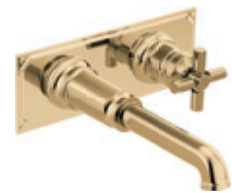

Available Finishes

POLISHED
CHROME
(PC)

BRILLIANCE®
LUXE NICKEL®
(NK)

BRILLIANCE®
POLISHED
GOLD® (PG)

BRILLIANCE®
LUXE GOLD®
(GL)

BRILLIANCE®
LUXE STEEL™
(SL)

Widespread Lavatory Faucet with Arc Spout and Black Crystal Knob Handles in *Brilliance®* Polished Gold (PG)
65376LF-LHP, HK5376

Polished Chrome (PC)

Brilliance® Luxe Nickel® (NK)

Brilliance® Luxe Gold® (GL)

Brilliance® Luxe Steel™ (SL)

Widespread Lavatory Faucet with Angled Spout and Lever Handles
65378LF-LHP, HL5376

Widespread Lavatory Faucet with Column Spout and Cross Handles
65377LF-LHP, HX5376

Single-Handle Lavatory Faucet
65076LF

Two-hole, Single-Handle Wall Mount Lavatory Faucet with Optional Escutcheon and Cross Handle
T65776LF-LHP, HX5876, RP100323

Handle Options

The Invari® Bath Collection has three handle options available throughout the suite: Black Crystal Knob, Cross and Lever.

Black Crystal Knob

Cross

Lever

Single-Handle Floor Mount Tub Filler with Lever Handle
T70176-LHP, HL7076
Available with Cross Handle

Two-Handle Wall Mount Tub Filler with Cross Handles
T70476-LHP, HX70476
Available with Lever or Black Crystal Knob Handles