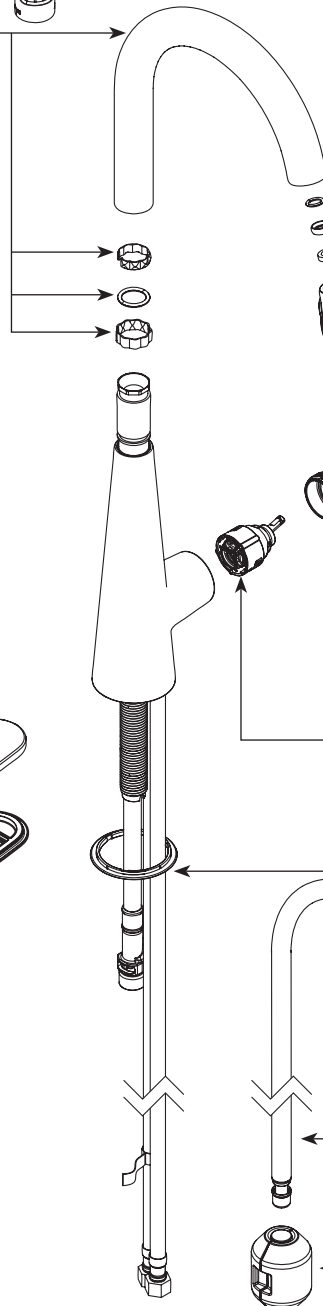

■ Order by Part Number

There is more than 1 version of this model.  
Page down to identify the version you have.

SLEEK™ Single-Handle High Arc Pulldown Kitchen Faucet		
MODEL	HANDLE	FINISH
7864	Lever	Chrome
7864SRS	Lever	Spot Resist Stainless
7864BL	Lever	Matte Black
7864BLS	Lever	Black Stainless

Installation Tool

118305

Spout Kit

- 176077 Chrome
- 176077MSRS Spot Resist Stainless
- 176077BL Matte Black
- 176077BLS Black Stainless

**OPTIONAL**

Hose Guide  
*(Sold Separately)*

**159060**

Isolates the pulldown hose from plumbing lines and other items under the kitchen sink.

Escutcheon & Gasket Kit

- 141002 Chrome
- 141002SRS Spot Resist Stainless
- 141002BL Matte Black
- 141002BLS Black Stainless

Mounting Hardware

192155

**OPTIONAL**

Mounting Bracket

**176787**

Wand Kit

Cartridge, Cartridge Nut and Set Screw

160657

Set Screw *(Requires 3/32" set screw)*

150223

Gasket Kit

- 143338 Chrome
- 143338BL Matte Black
- (Use for Spot Resist Stainless)*

Pulldown Hose Kit

150259