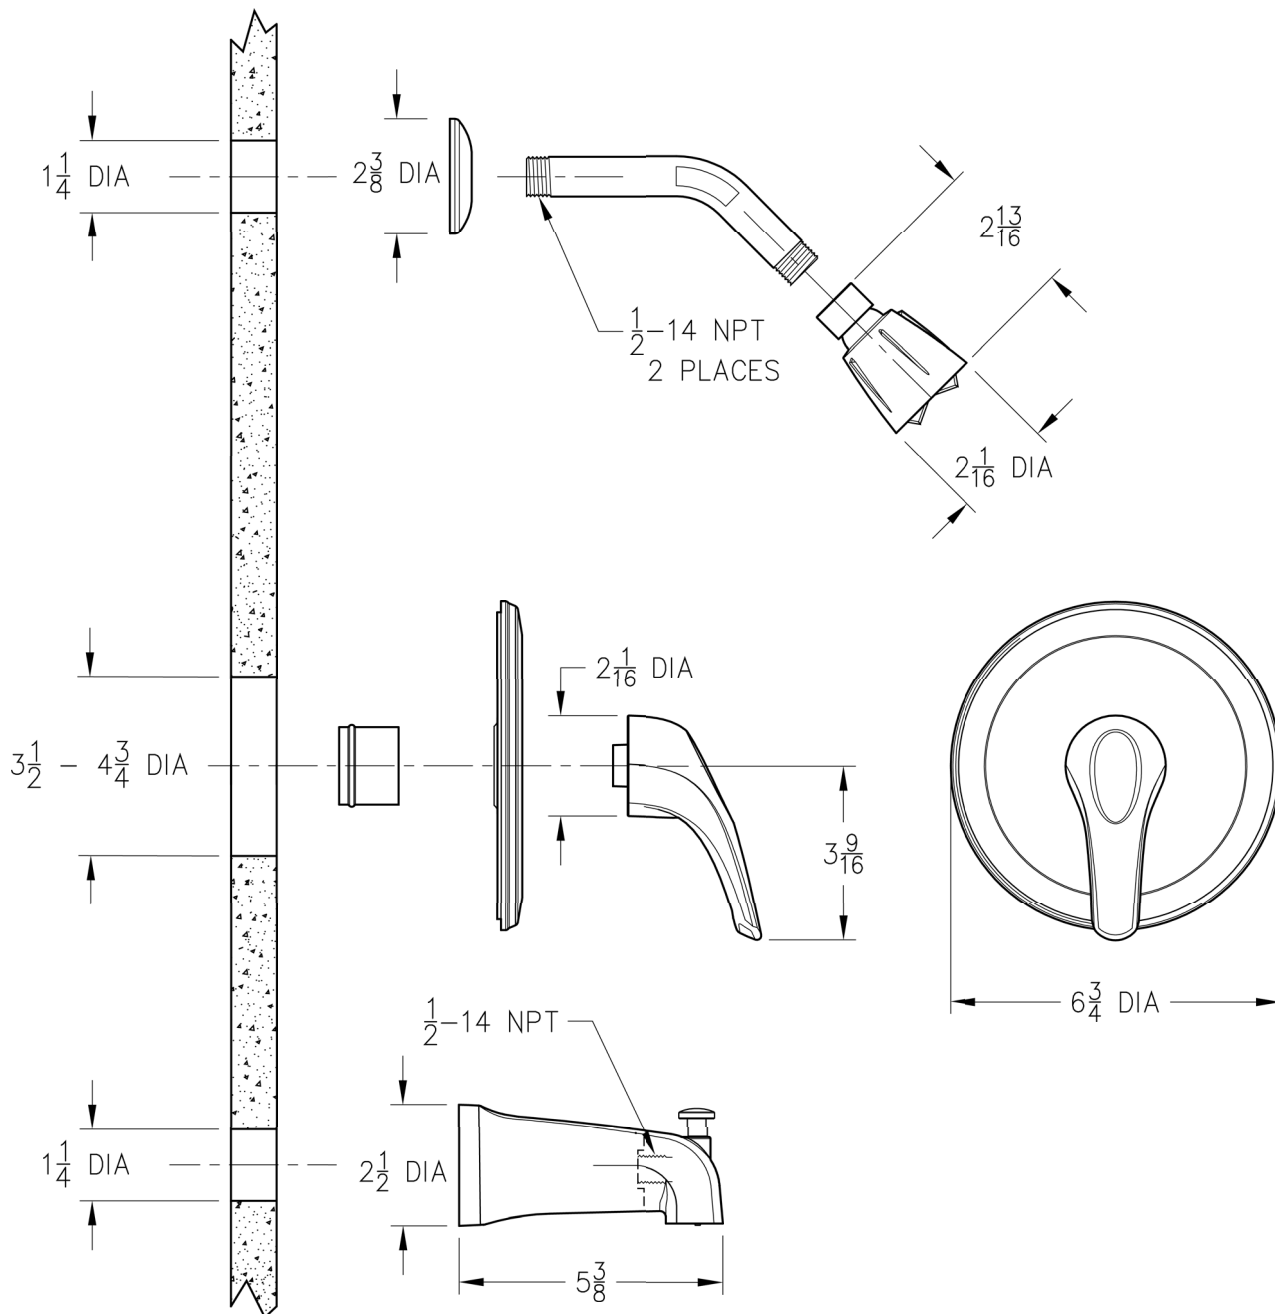

INSTALLATION DIMENSIONS

R89 Series

Pfirst Series[™]
by Price Pfister

Tub & Shower Trim

Dimensions are in Inches

1-800-PFAUCET www.pricepfister.com
19701 DaVinci, Lake Forest, CA 92610
07/27/07

Pfirst Series[™]
by Price Pfister

SS-PR89-01