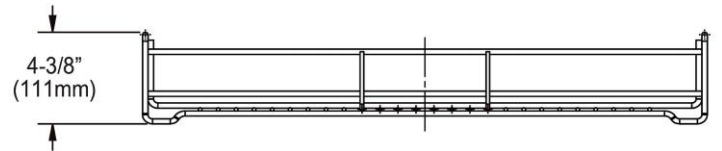

Material:	Stainless Steel
Dimensions:	27-1/2" x 13" x 4-3/8"
Fits Bowl Size(s):	28.88" x 14.38"

AMERICAN PRIDE. A LIFETIME TRADITION.
Like your family, the Elkay family has values and traditions that endure. For almost a century, Elkay has been a family-owned and operated company, providing thousands of jobs that support our families and communities.

[Clean and Care Manual (PDF)](#)
[Warranty (PDF)](#)