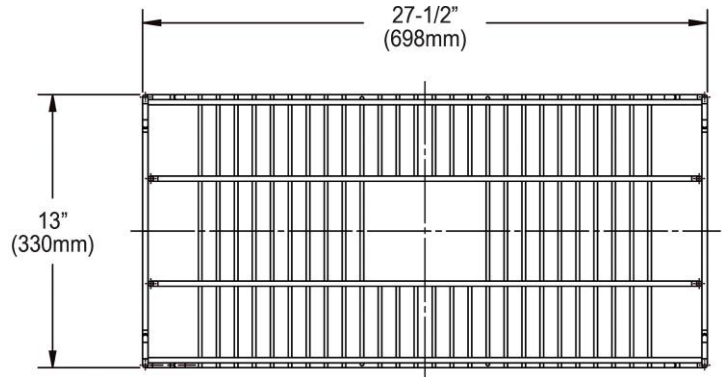

Material:	Stainless Steel
Dimensions:	27-1/2" x 13" x 4-3/8"
Fits Bowl Size(s):	28.88" x 14.38"

AMERICAN PRIDE. A LIFETIME TRADITION.
Like your family, the Elkay family has values and traditions that endure. For almost a century, Elkay has been a family-owned and operated company, providing thousands of jobs that support our families and communities.

[Clean and Care Manual (PDF)](#)
[Warranty (PDF)](#)