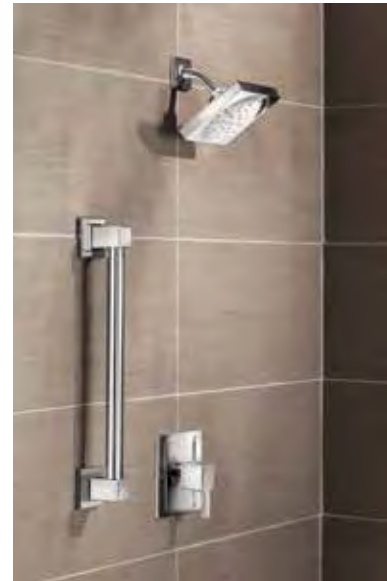

Bath and Shower

Flara® Featured in Chrome Finish

M-CORE™ 3-SERIES

- M-CORE 3S Tub/Shower Trim**
UTS3713*
- UTS3713EP*
- M-CORE 3S Shower Only Trim**
UTS3715*
- UTS3715EP*
- M-CORE 3S Valve Only Trim**
UTS3711*

MOENTROL®

- Moentrol Tub/Shower Trim**
TS3713*
- TS3713NH*
- Moentrol Shower Only Trim**
TS3715*
- TS3715NH*
- Moentrol Valve Only Trim**
TS3711*

POSI-TEMP®

- Posi-Temp Tub/Shower Trim**
TS2713*
- TS2713EP*
- TS2713NH*
- Posi-Temp Shower Only Trim**
TS2712*
- TS2712EP*
- TS2712NH*
- Posi-Temp Valve Only Trim**
TS2711*