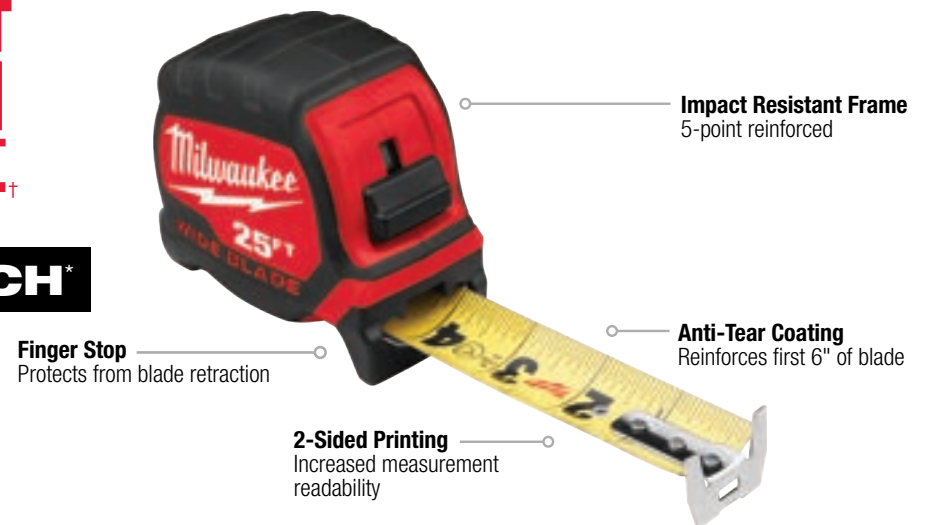

STUD™

STUD™ TAPE MEASURES

INDUSTRY'S MOST DURABLE TAPE MEASURE

17' REACH*

Rip & Wear Resistant Blade

Model #	Description
48-22-9716	16ft STUD™ Tape Measure w/ 16' Reach*
48-22-9725	25ft STUD™ Tape Measure w/ 17' Reach*
48-22-9735	35ft STUD™ Tape Measure w/ 17' Reach*

Model #	Description
48-22-9717	5m/16ft STUD™ Tape Measure w/ 16' Reach*
48-22-9726	8m/26ft STUD™ Tape Measure w/ 17' Reach*
48-22-9725M	25ft STUD™ Magnetic Tape Measure w/ 17' Reach*

WIDE BLADE TAPE MEASURES

LONGEST REACH STRAIGHTEST STANDOUT†

17' REACH*

Long Reach for Efficient Measuring

Model #	Description
48-22-0216	16ft Wide Blade Tape Measure w/ 16' Reach*
48-22-0225	25ft Wide Blade Tape Measure w/ 17' Reach*
48-22-0230	30ft Wide Blade Tape Measure w/ 17' Reach*
48-22-0235	35ft Wide Blade Tape Measure w/ 17' Reach*
48-22-0240	40ft Wide Blade Tape Measure w/ 17' Reach*

Model #	Description
48-22-0217	5m/16ft Wide Blade Tape Measure w/ 16' Reach*
48-22-0226	8m/26ft Wide Blade Tape Measure w/ 17' Reach*
48-22-0216M	16ft Wide Blade Magnetic Tape Measure w/ 16' Reach*
48-22-0225M	25ft Wide Blade Magnetic Tape Measure w/ 17' Reach*