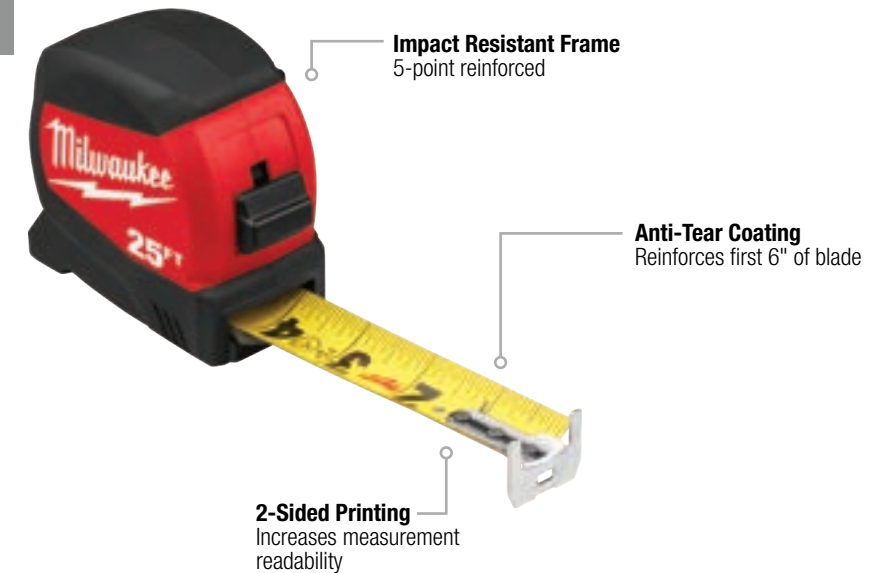

COMPACT WIDE BLADE TAPE MEASURES

15' REACH*

Model #	Description
48-22-0416	16ft Compact Wide Blade Tape Measure w/ 15' Reach*
48-22-0425	25ft Compact Wide Blade Tape Measure w/ 15' Reach*
48-22-0430	30ft Compact Wide Blade Tape Measure w/ 15' Reach*
48-22-0417	5m/16ft Compact Wide Blade Tape Measure w/ 15' Reach*
48-22-0426	8m/26ft Compact Wide Blade Tape Measure w/ 15' Reach*
48-22-0316	16ft Compact Wide Blade Magnetic Tape Measure w/ 15' Reach*

Model #	Description
48-22-0325	25ft Compact Wide Blade Magnetic Tape Measure w/ 15' Reach*
48-22-0335	35ft Compact Wide Blade Magnetic Tape Measure w/ 15' Reach*
48-22-0317	5m/16ft Compact Wide Blade Magnetic Tape Measure w/ 15' Reach*
48-22-0326	8m/26ft Compact Wide Blade Magnetic Tape Measure w/ 15' Reach*