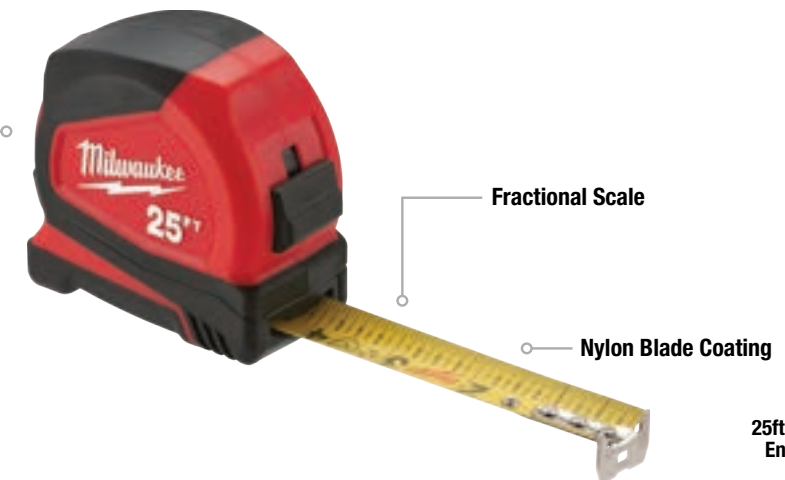

COMPACT TAPE MEASURES

12' REACH*

Impact Resistant Frame
5-point reinforced

Model #	Description
48-22-6612	12ft Compact Tape Measure w/ 12' Reach*
48-22-6616	16ft Compact Tape Measure w/ 12' Reach*
48-22-6625	25ft Compact Tape Measure w/ 12' Reach*
48-22-6630	30ft Compact Tape Measure w/ 12' Reach*
48-22-6613	3m/12ft Compact Tape Measure w/ 12' Reach*
48-22-6617	5m/16ft Compact Tape Measure w/ 12' Reach*
48-22-6626	8m/26ft Compact Tape Measure w/ 12' Reach*

Model #	Description
48-22-6816	16ft Compact Auto-Lock Tape Measure w/ 12' Reach*
48-22-6825	25ft Compact Auto-Lock Tape Measure w/ 12' Reach*
48-22-6817	5m/16ft Compact Auto-Lock Tape Measure w/ 12' Reach*
48-22-6826	8m/26ft Compact Auto-Lock Tape Measure w/ 12' Reach*
48-22-5506	2m/6ft Keychain Tape Measure
48-22-6601	10ft/3m Keychain Tape Measure w/ LED