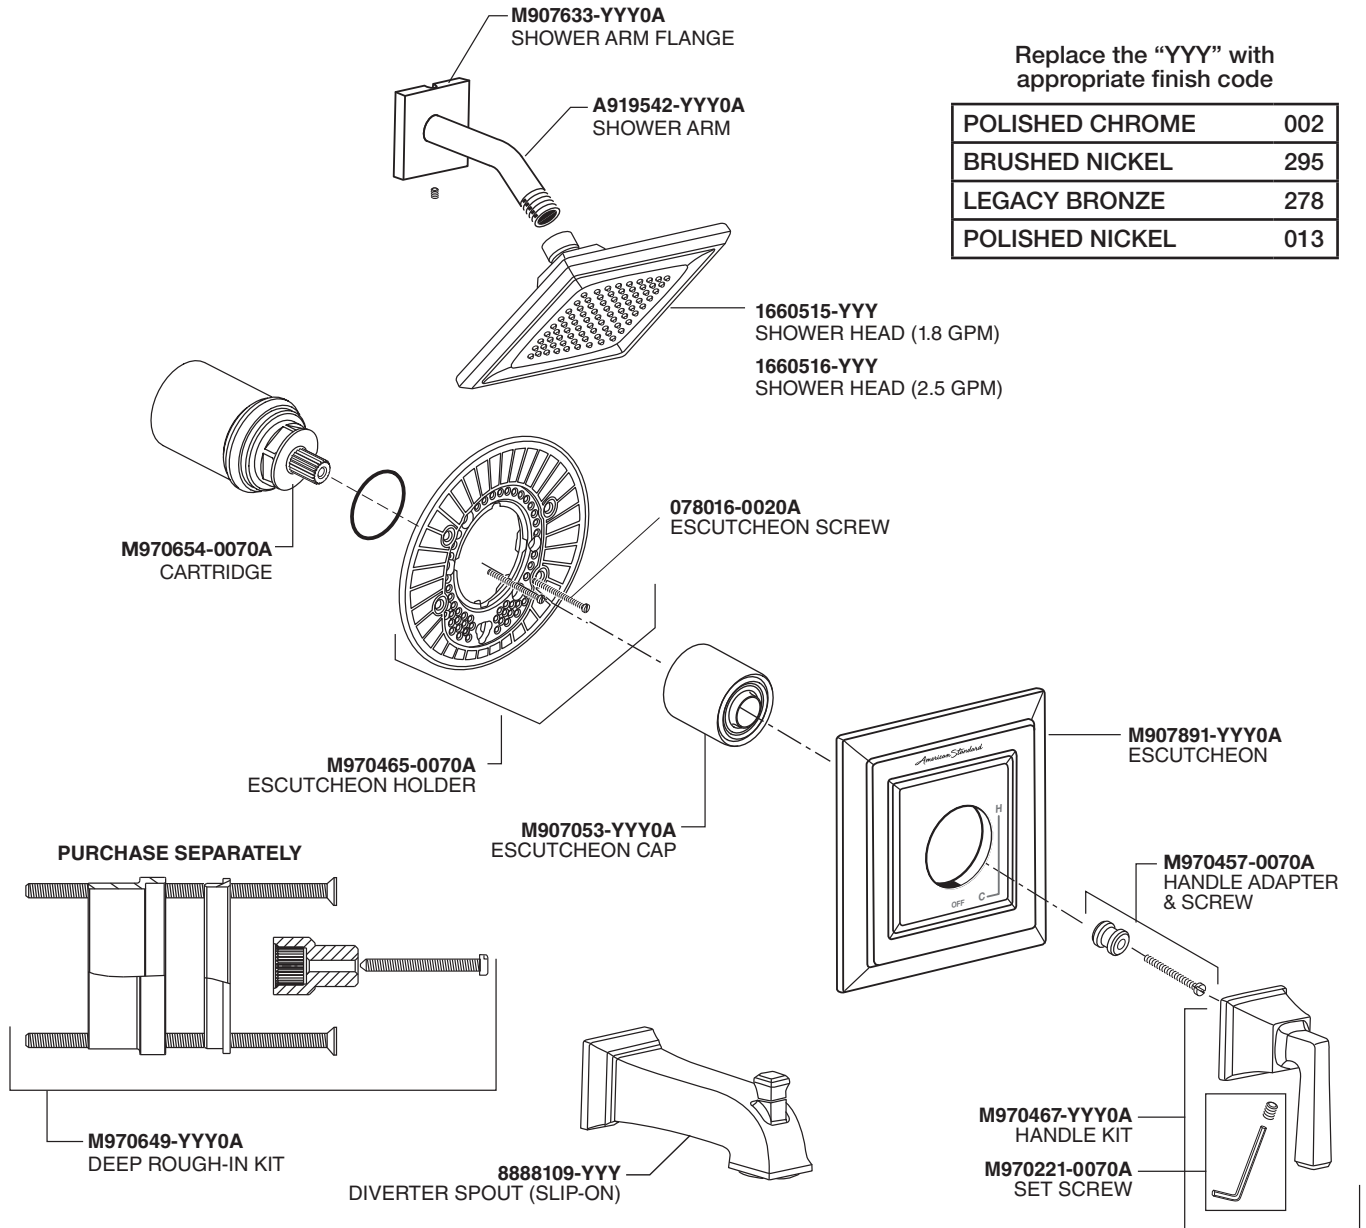

American Standard

Town Square® S Pressure Balancing Bath and Shower Trim Kit

MODEL NUMBER

TU45550X

Replace the "YYY" with appropriate finish code

POLISHED CHROME	002
BRUSHED NICKEL	295
LEGACY BRONZE	278
POLISHED NICKEL	013