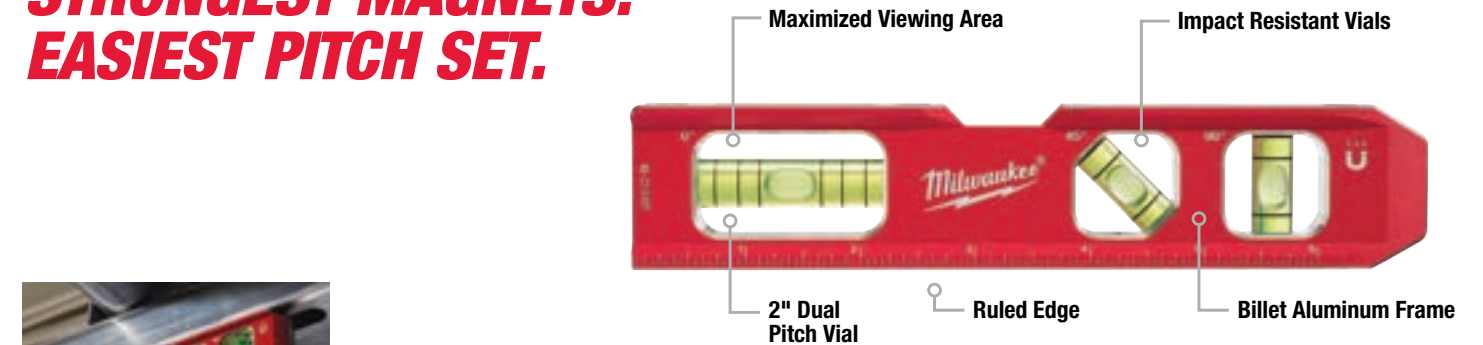

BILLET TORPEDO LEVELS

STRONGEST MAGNETS. EASIEST PITCH SET.

Model #	Description
48-22-5107	Billet Torpedo Level
48-22-5207	Metric Billet Torpedo Level