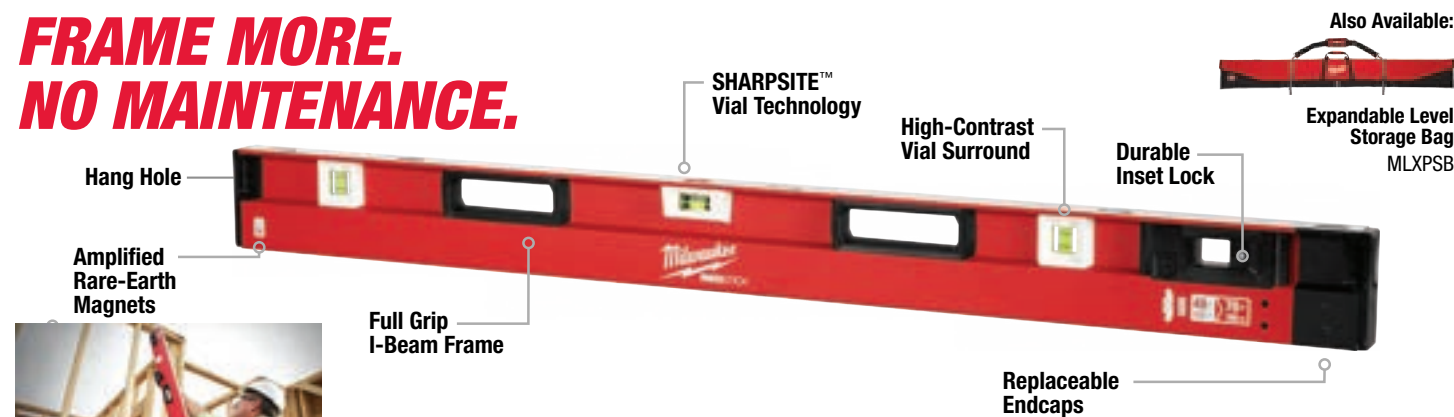

### COMPACT DURABILITY

SHARPSITE™ Vial Technology

Model #	Description
MLCM24	24" REDSTICK™ Compact Box Level
MLCMM24	24" REDSTICK™ Magnetic Compact Box Level
MLCM48	48" REDSTICK™ Compact Box Level
MLCMM48	48" REDSTICK™ Magnetic Compact Box Level

Model #	Description
MLCM72	72" REDSTICK™ Compact Box Level
MLCMM72	72" REDSTICK™ Magnetic Compact Box Level
MLCMS48	24" / 48" REDSTICK™ Compact Box Level Set
MLCMSM48	24" / 48" REDSTICK™ Magnetic Compact Box Level Set

### FRAME MORE. NO MAINTENANCE.

Reinforced Components & Durable Lock

Model #	Description
MLXPM78	48" – 78" REDSTICK™ Magnetic Expandable Level
MLXP712	6-1/2' – 12' REDSTICK™ Expandable Level