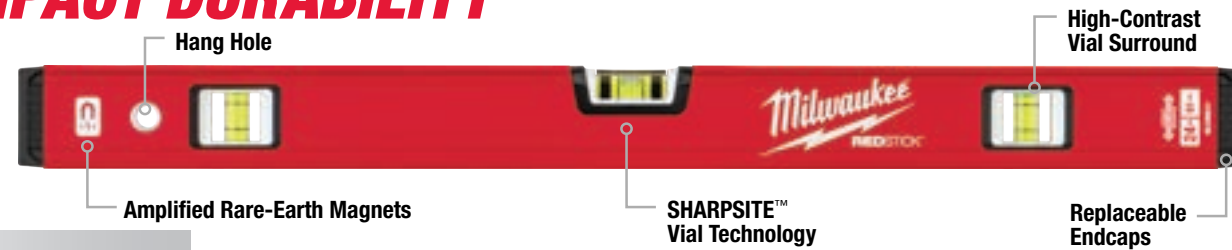

## REDSTICK™ COMPACT BOX LEVELS

### COMPACT DURABILITY

SHARPSITE™ Vial Technology

Model #	Description
MLCM24	24" REDSTICK™ Compact Box Level
MLCMM24	24" REDSTICK™ Magnetic Compact Box Level
MLCM48	48" REDSTICK™ Compact Box Level
MLCMM48	48" REDSTICK™ Magnetic Compact Box Level

Model #	Description
MLCM72	72" REDSTICK™ Compact Box Level
MLCMM72	72" REDSTICK™ Magnetic Compact Box Level
MLCMS48	24" / 48" REDSTICK™ Compact Box Level Set
MLCMSM48	24" / 48" REDSTICK™ Magnetic Compact Box Level Set

### FRAME MORE. NO MAINTENANCE.

Reinforced Components & Durable Lock

Model #	Description
MLXPM78	48" – 78" REDSTICK™ Magnetic Expandable Level
MLXP712	6-1/2' – 12' REDSTICK™ Expandable Level