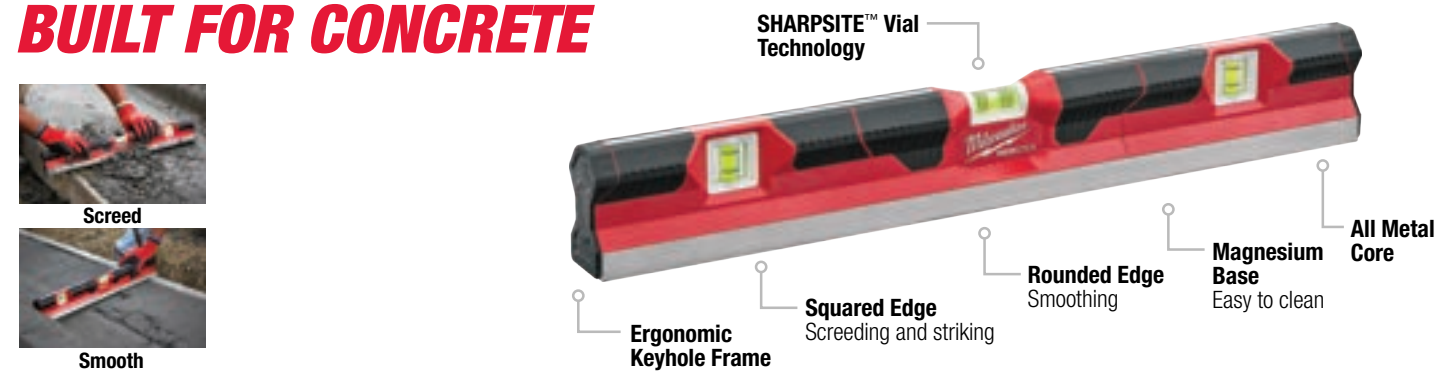

REDSTICK™ CONCRETE LEVELS

BUILT FOR CONCRETE

Model #	Description
MLCON24	24" REDSTICK™ Concrete Level
MLCON48	48" REDSTICK™ Concrete Level
MLCON72	72" REDSTICK™ Concrete Level