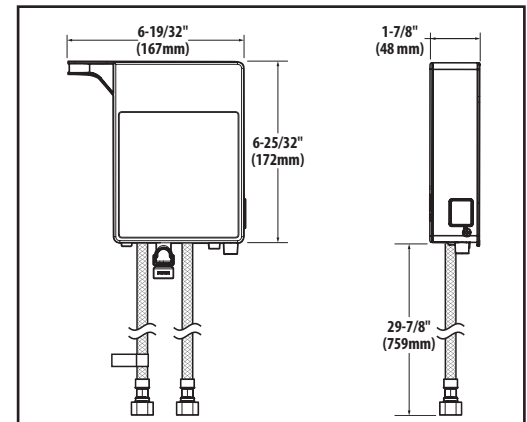

BY MOEN
SMART FAUCET.

Sinema™-Single Handle High Arc Pulldown Kitchen Faucet

Models: S7235EV series

NOTE: THIS FAUCET IS DESIGNED TO BE INSTALLED THROUGH 1 HOLE, 1-1/2" (38mm) MIN. DIA.

Close up view of Control Box