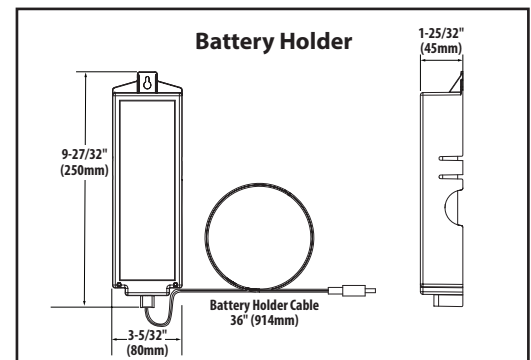

BY MOEN
SMART FAUCET.

Sinema™-Single Handle High Arc Pulldown Kitchen Faucet

Models: S7235EV series

NOTE: THIS FAUCET IS DESIGNED TO BE INSTALLED THROUGH 1 HOLE, 1-1/2" (38mm) MIN. DIA.

Close up view of Control Box