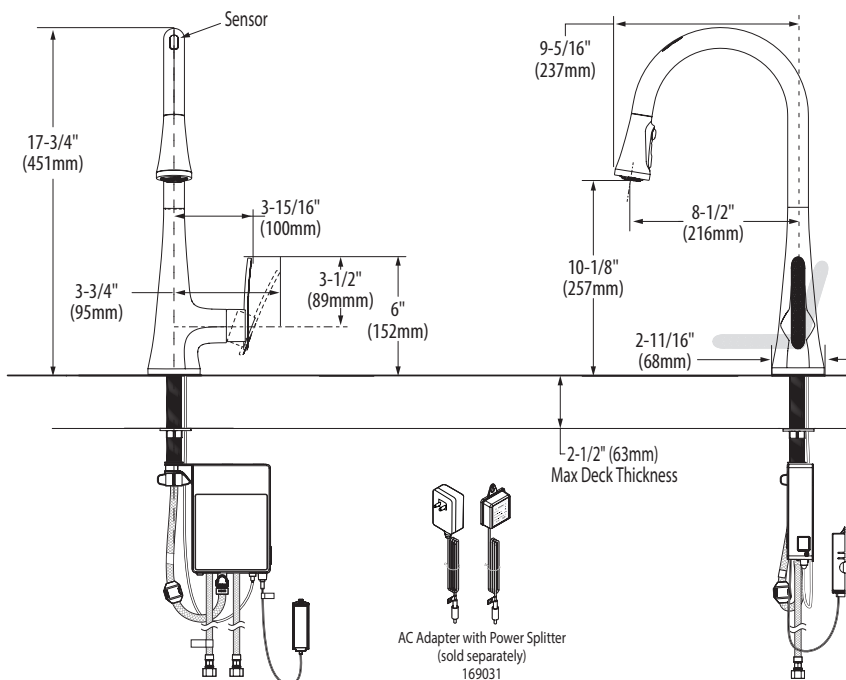

BY MOEN
SMART FAUCET.

Sinema™-Single Handle High Arc Pulldown Kitchen Faucet

Models: S7235EV series

NOTE: THIS FAUCET IS DESIGNED TO BE INSTALLED THROUGH 1 HOLE, 1-1/2" (38mm) MIN. DIA.

Close up view of Control Box