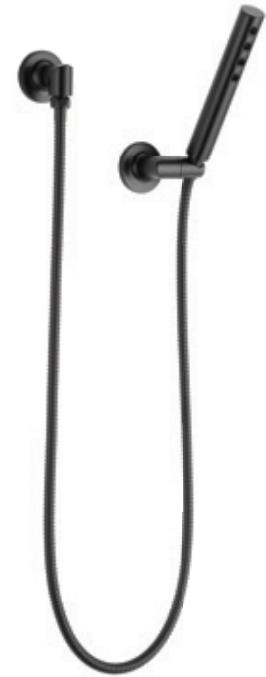

Electronic Single-Hole Lavatory Faucet
65675LF

PHOTOGRAPHY BY TY COLE

PHOTOGRAPHY BY TY COLE

Single-Handle Floor Mount Tub Filler
T70175

Two-Handle Wall Mount Tub Filler with
Lever Handles
T70475-LHP, HL70475
Available with Cross Handles

Diverter Tub Spout
RP54874
Available as Non-Diverter

Pressure Balance Valve Only Trim with Lever Handle
T60P075-LHP, HL60P75
Available with Cross Handle

TempAssure® Thermostatic Valve Only Trim
T60075

3-Function Diverter Trim with Lever Handle
T60875-LHP, HL975
Available as 3 and 6-Function Available with Cross Handle

TempAssure® Thermostatic Shower Only Trim
T60275
Available as tub/shower

Pressure Balance Valve with Integrated 3-Function Diverter Trim and Cross Handles
T75P575-LHP, HX75P75
Available as 3 and 6-Function Available with Lever Handles

TempAssure® Thermostatic Valve with Integrated 3-Function Diverter Trim
T75575
Available as 3 and 6-Function

H₂OKinetic® Slide Bar Handshower
88775

H₂OKinetic® Wall Mount Handshower
88875

Sensori® Thermostatic Valve Trim with Cross Handle
T66T075-LHP, HX6675
Available with Lever Handle