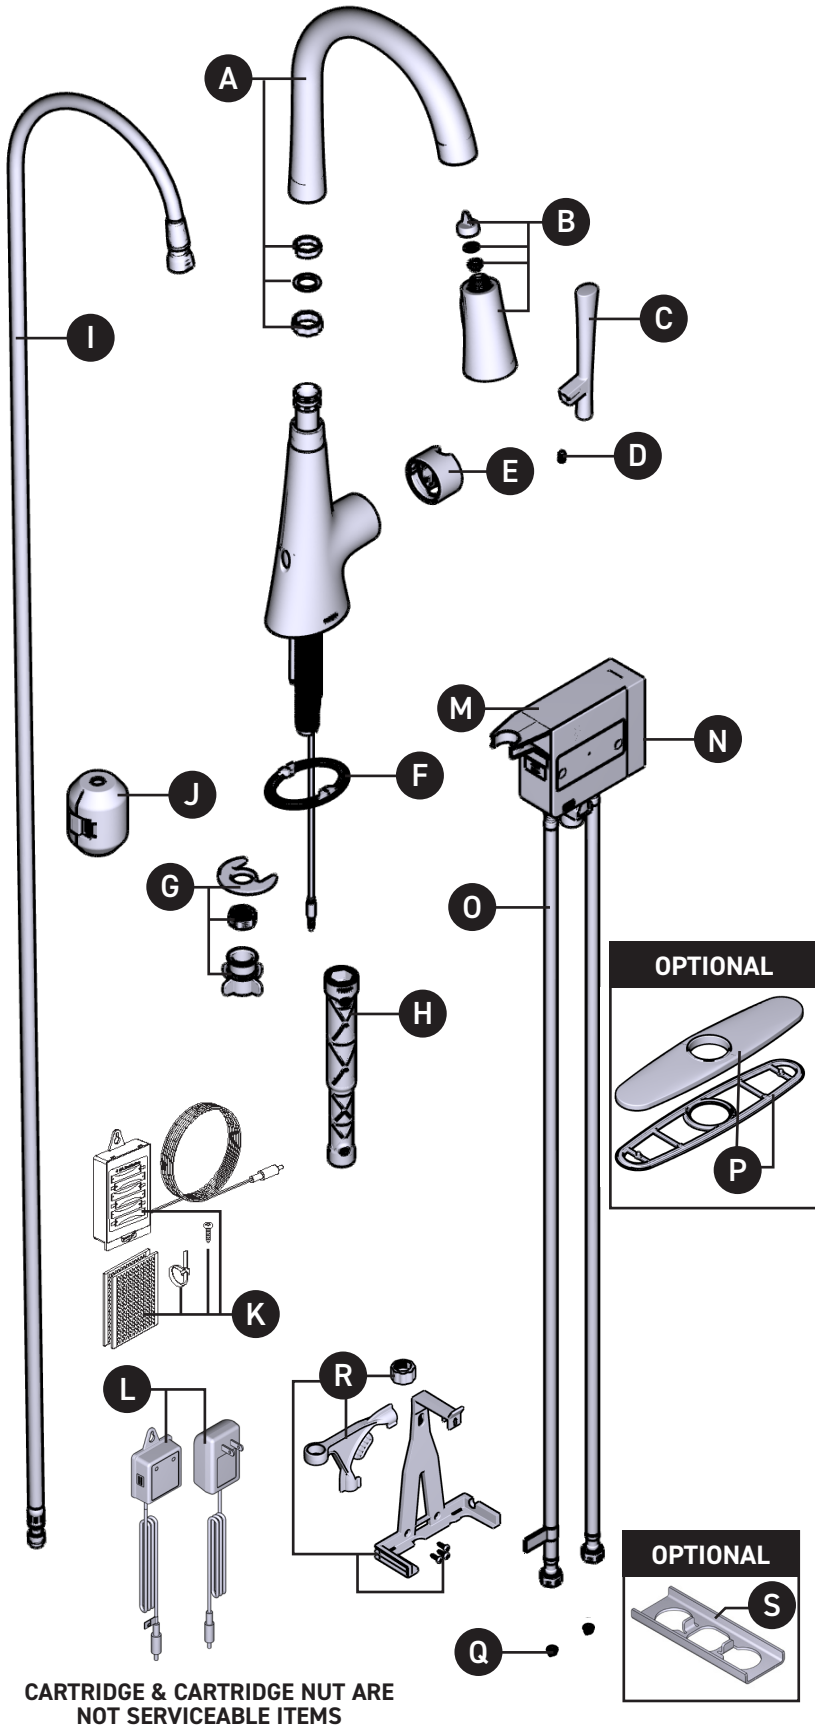

Illustrated Parts

Kurv™ MOTIONSENSE WAVE™

Hands-Free, Single-Handle High Arc Pulldown Kitchen Faucet

MODEL	HANDLE	FINISH
9126EWC	Lever	Chrome
9126EWBL	Lever	Matte Black
9126EWNL	Lever	Nickel
9126EWSRS	Lever	Spot Resist Stainless

CARTRIDGE & CARTRIDGE NUT ARE NOT SERVICEABLE ITEMS

ID	Kit Number	Kit Description	Finish
A	204772	Spout Kit	Chrome
	204772BL		Matte Black
	204772NL		Nickel
	204772SRS		Spot Resist Stainless
B	204776	Wand Kit	Chrome
	204776BL		Matte Black
	204776NL		Nickel
	204776SRS		Spot Resist Stainless
C	204687	Handle Kit	Chrome
	204687BL		Matte Black
	204687NL		Nickel
	204687SRS		Spot Resist Stainless
D	155023	Set Screw (requires 3/32" hex key)	N/A
E	204688	Handle Dome	Chrome
	204688BL		Matte Black
	204688NL		Nickel
	204688SRS		Spot Resist Stainless
F	204779	Gasket Kit	Chrome, SRS, Pol. Nickel
	204779BL		Matte Black
G	177570	Mounting Hardware	N/A
H	118305	Installation Tool	N/A
I	150259	Pulldown Hose	N/A
J	195361	Hose Weight	N/A
K	177567	Battery Holder, Hardware Pack (6AA batteries not included)	N/A
L	169031	AC Adapter w/ Power Splitter (sold separately)	N/A
M	177569	Control Box Only (includes (x2) supply hose assemblies)	N/A
N	188031	Wave Electronics Box	N/A
O	177572	Control Box Supply Hose Assemblies	N/A
P	141002	Escutcheon Kit (optional)	Chrome
	141002BL		Matte Black
	141002NL		Nickel
	141002SRS		Spot Resist Stainless
Q	197171	Filter Screen (x2)	N/A
R	177566	Wall Mount Service Kit	N/A
S	176787	Mounting Bracket (optional)	N/A