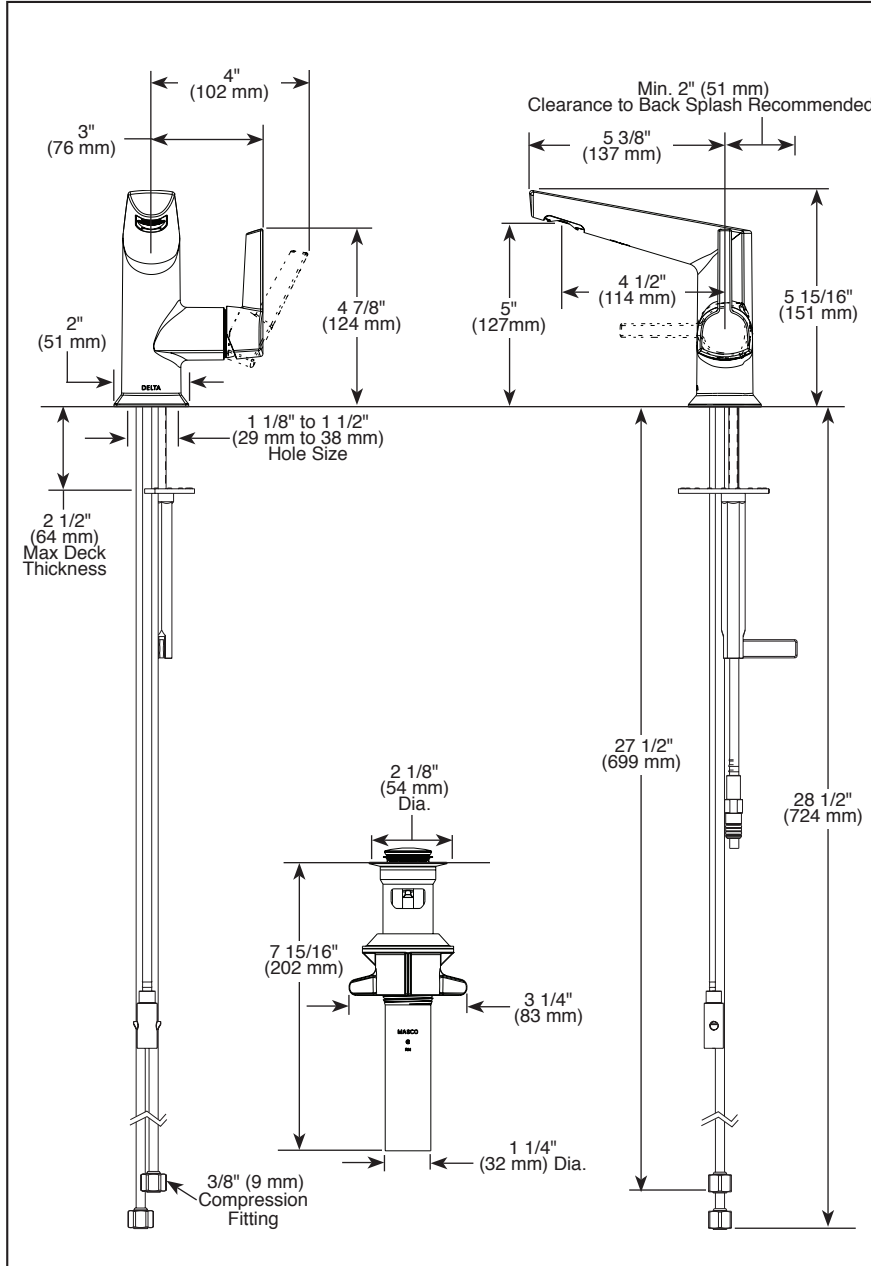

572-▲MPU-DST

Submitted Model No.: _____

Specific Features: _____

▲ Designate Proper Finish Suffix

see what Delta can do™

BATHROOM FAUCET

- Galeon™ Bath Collection
- Single Handle Deck Mount

FEATURES:

- Lumicoat™ Finish (-PR models only)
- Lumicoat™ Finishes easily wipe clean without cleaners and chemicals on the products most commonly touched areas

STANDARD SPECIFICATIONS:

- Max. flow rate 1.2 gpm @ 60 psi, 4.5 L/min @ 414 kPa
- One hole mount
- Diamond coated ceramic cartridge
- 1/4" O.D. straight, staggered PEX supply tubes
- Models have metal drain with pop-up type fitting with plated flange and stopper
- Optional red/blue indicator ring provided with models

COMPLIES WITH:

- ASME A112.18.1 / CSA B125.1
- Indicates compliance to ICC/ANSI A117.1 - Valve control only
- EPA WaterSense®

Delta reserves the right (1) to make changes in specifications and materials, and (2) to change or discontinue models, both without notice or obligation. Dimensions are for reference only. See current full-line price book or www.deltafaucet.com for finish options and product availability.

DSP-L-572-MPU-DST Rev. B

Delta Faucet Company

55 E. 111th Street, Indianapolis, IN 46280
 350 South Edgeware Road, St. Thomas, ON N5P 4L1
 © 2021 Delta Faucet Company