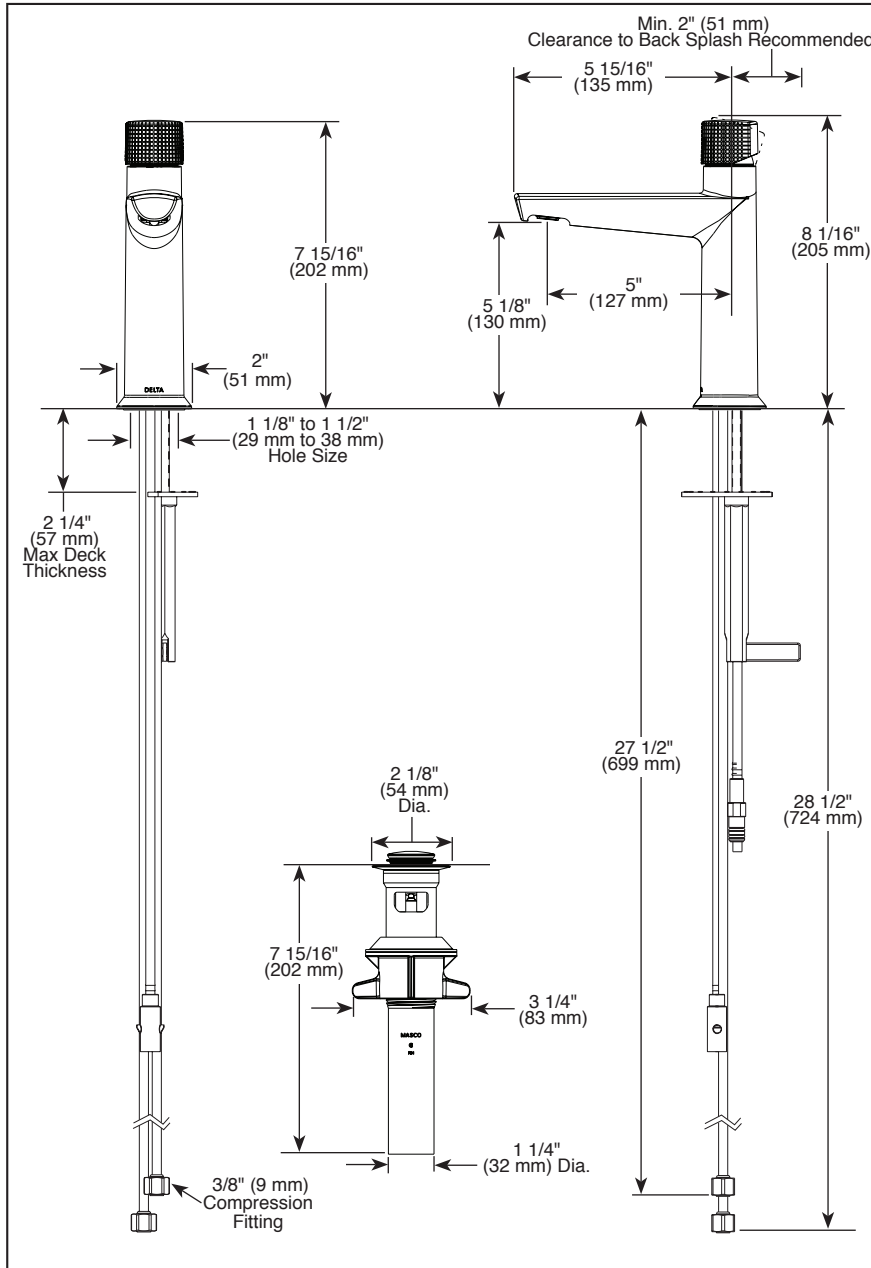

STANDARD SPECIFICATIONS:

- Max. flow rate 1.2 gpm @ 60 psi, 4.5 L/min @ 414 kPa
- One hole mount
- Diamond coated ceramic cartridge
- 1/4" O.D. straight, staggered PEX supply tubes
- Models have metal drain with pop-up type fitting with plated flange and stopper, no lift rod hole
- "LPU" models less pop-up drain, no lift rod hole
- Optional red/blue indicator ring provided with model

COMPLIES WITH:

- ASME A112.18.1 / CSA B125.1
- EPA WaterSense®

Submitted Model No.: _____

Specific Features: _____

▲ Designate Proper Finish Suffix

Delta reserves the right (1) to make changes in specifications and materials, and (2) to change or discontinue models, both without notice or obligation. Dimensions are for reference only. See current full-line price book or www.deltafaucet.com for finish options and product availability.