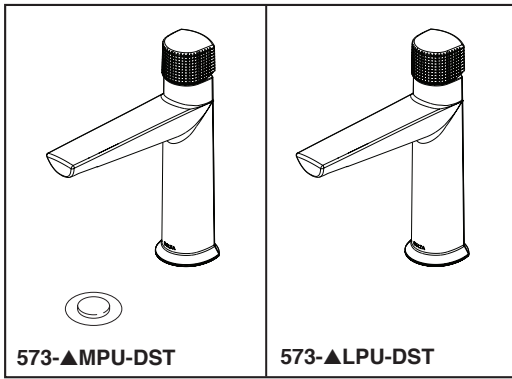

see what Delta can do™

BATHROOM FAUCET

- Galeon™ Bath Collection
- Single Handle Deck Mount

FEATURES:

- Lumicoat™ Finish (-PR models only)
- Lumicoat™ Finishes easily wipe clean without cleaners and chemicals on the products most commonly touched areas

STANDARD SPECIFICATIONS:

- Max. flow rate 1.2 gpm @ 60 psi, 4.5 L/min @ 414 kPa
- One hole mount
- Diamond coated ceramic cartridge
- 1/4" O.D. straight, staggered PEX supply tubes
- Models have metal drain with pop-up type fitting with plated flange and stopper, no lift rod hole
- "LPU" models less pop-up drain, no lift rod hole
- Optional red/blue indicator ring provided with model

WARRANTY

- Parts and Finish - Lifetime limited warranty; or for commercial purchasers, 10 years for multi-family residential (apartments and condominiums) and 5 years for all other commercial uses, in each case from the date of purchase.
- Electronic Parts and Batteries (if applicable) - 5 years from the date of purchase; or for commercial purchasers, 1 year from the date of purchase. No warranty is provided on batteries.

COMPLIES WITH:

- ASME A112.18.1 / CSA B125.1
- EPA WaterSense®

Submitted Model No.: _____

Specific Features: _____