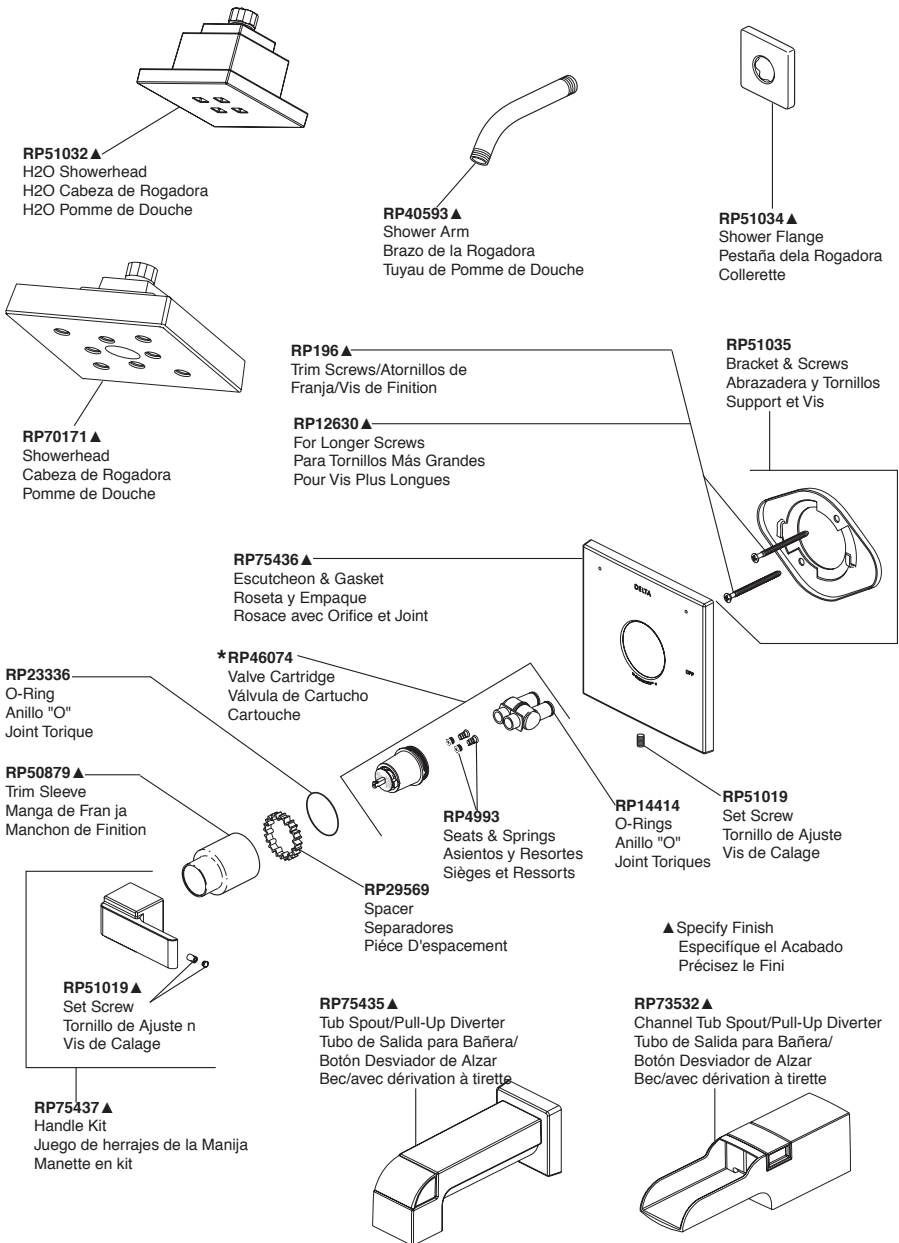

**T14067, T14267, T14267-H2O, T14267-LHD, T14467,
T144667-H2O, T14467-LHD Models / Modelos / Modèles**