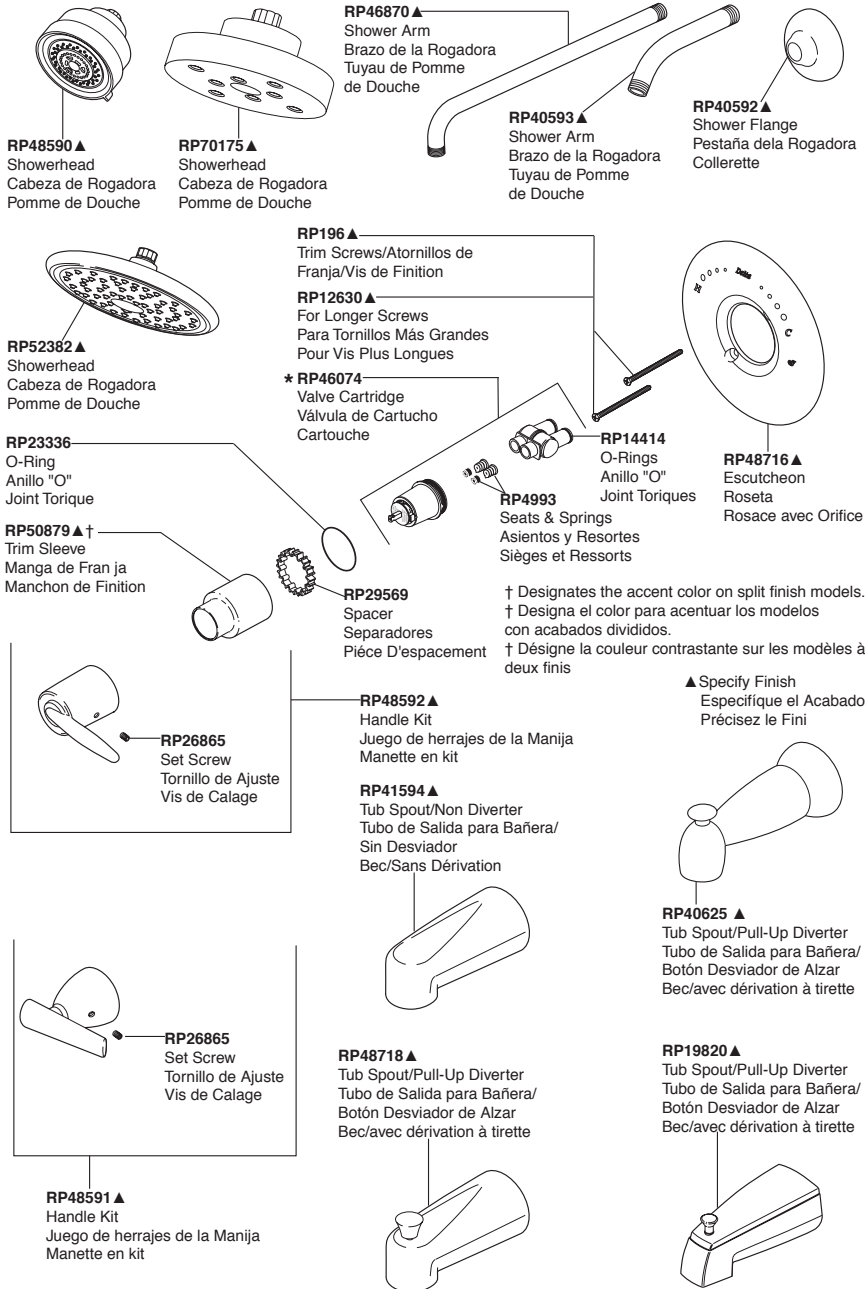

**T14082, T14085, T14185, T14282, T14285, T14285-H2O, T 14482,
T14485 & T14485-H2O Models / Modelos / Modèles**