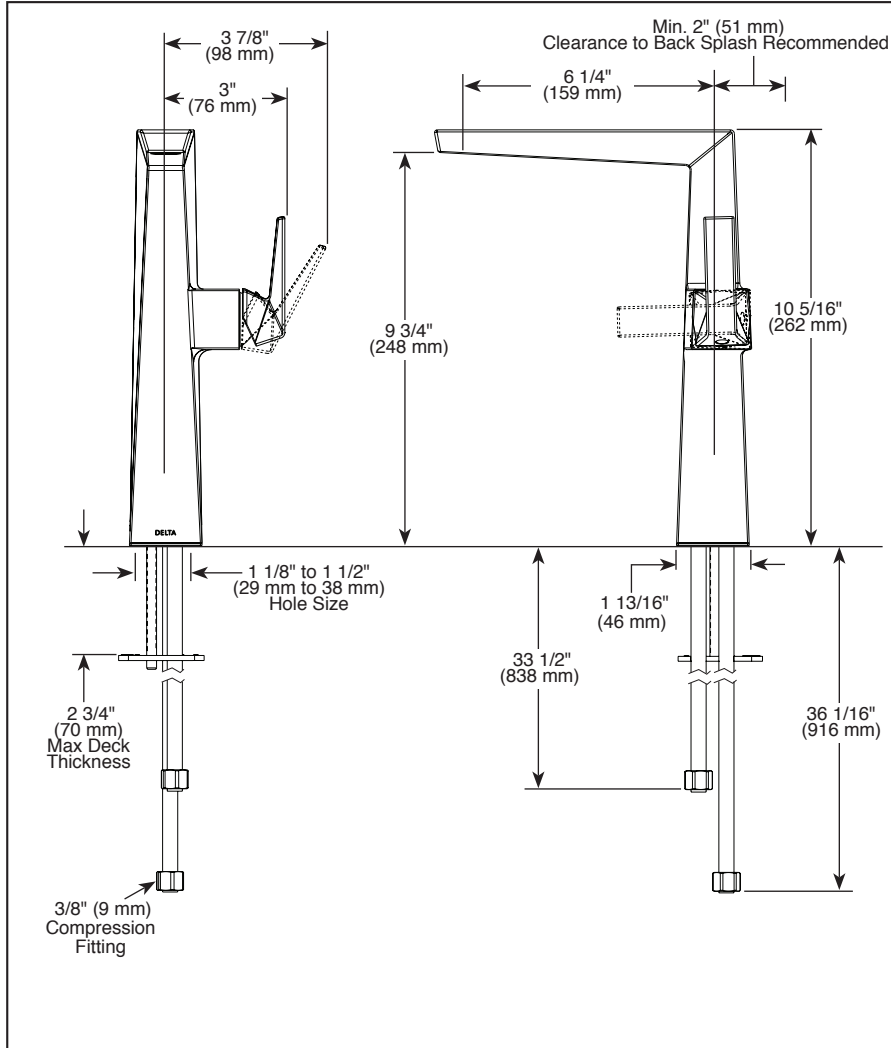

Submitted Model No.: _____

Specific Features: _____

▲ Designate Proper Finish Suffix

see what Delta can do™

BATHROOM FAUCET

- Trillian™ Bath Collection
- Single Handle Deck Mount Vessel

FEATURES:

- DIAMOND Seal® Technology
- Lumicoat™ Finish (-PR models only)
- Lumicoat™ Finishes easily wipe clean without cleaners and chemicals on the products most commonly touched areas

STANDARD SPECIFICATIONS:

- Max flow rate 1.2 gpm @ 60 psi, 4.5 L/min @ 414 kPa
- One hole mount
- Solid brass fabricated body
- Diamond coated ceramic cartridge
- 3/8" O.D. straight, staggered PEX supply tubes
- Red/blue indicator markings
- Drain sold separately