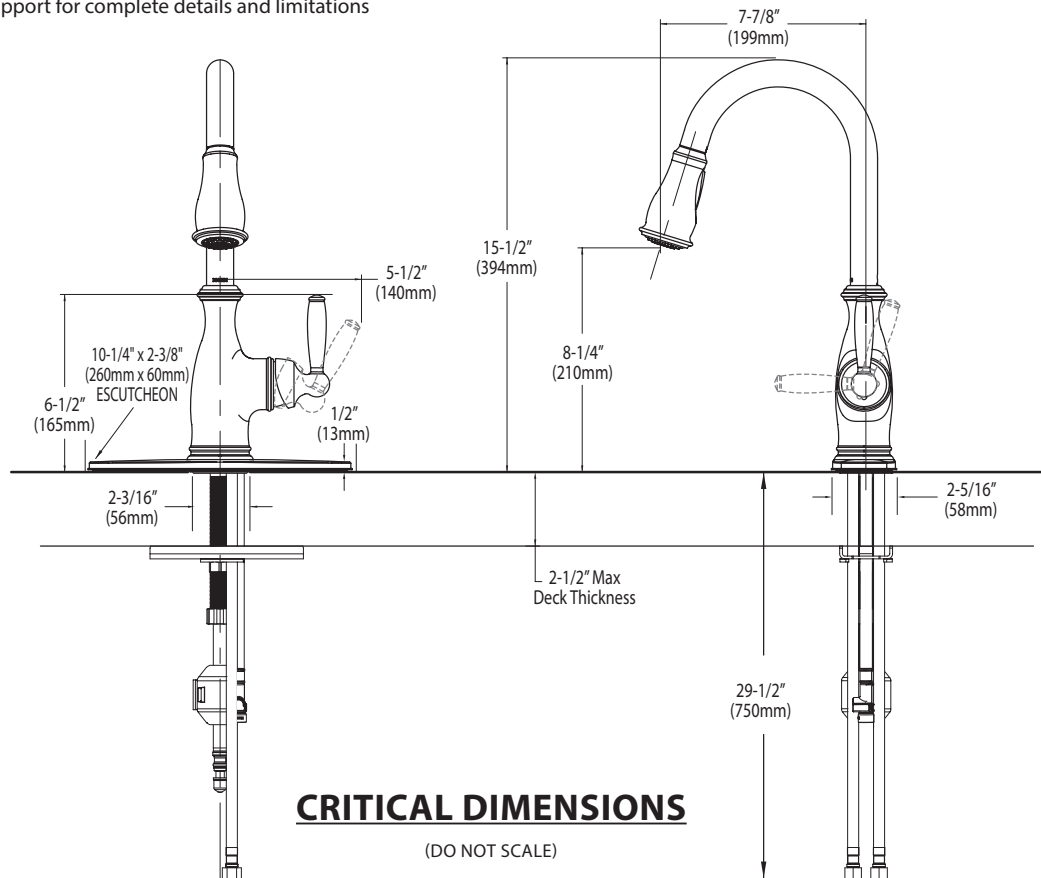

OPERATION

- Lever style handle
- Temperature controlled by 100° arc of handle travel
- Operates with less than 5 lbs. of force
- Operates in stream or spray mode in the pullout or retracted position
- When filling a vessel outside the sink, the pause feature conveniently stops the flow of water as the wand passes over the counter top

Visit www.moen.com/support for complete details and limitations

Specifications

BRANTFORD™ Single Handle High Arc Pulldown Kitchen Faucet

Models: 7185 series

NOTE: THIS FAUCET IS DESIGNED TO BE INSTALLED THROUGH 1 OR 3 HOLES, 1-1/2" (38mm) MIN. DIA.

CRITICAL DIMENSIONS

(DO NOT SCALE)

TO ORDER PARTS CALL: 1-800-BUY-MOEN

www.moen.com

Buy it for looks. Buy it for life.®

Specifications

FAUCET DESCRIPTION

- Reflex™ pulldown system offers smooth operation, easy movement and secure docking
- Power Clean™ spray technology
- Metal construction with various finishes identified by suffix
- Quick connect installation
- Pullout spray with 68" braided hose
- Flexible supply lines with 3/8" compression fittings
- High arc spout provides height and reach to fill or clean large pots while pull out wand provides the maneuverability for cleaning or rinsing
- 360° rotating spout