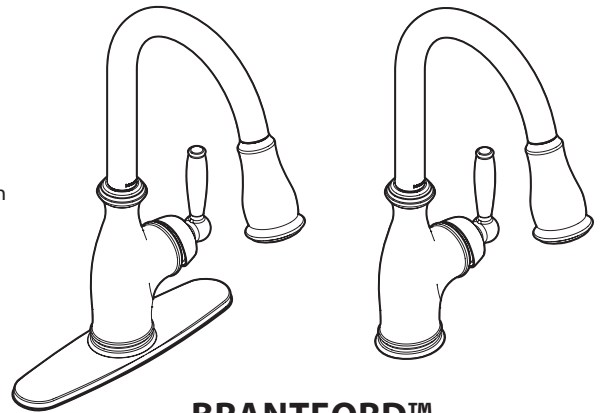

OPERATION

- Lever style handle
- Temperature controlled by 100° arc of handle travel
- Operates with less than 5 lbs. of force
- Operates in stream or spray mode in the pullout or retracted position
- When filling a vessel outside the sink, the pause feature conveniently stops the flow of water as the wand passes over the counter top

FLOW

- Standard flow is limited to 1.5 gpm (5.7 L/min) at 60 psi
- Power Boost™ Button activates Boosted Stream and Boosted Spray

CARTRIDGE

- 1255™ Duralast™ cartridge for Single-Handle Faucets

STANDARDS

- Third party certified to IAPMO Green, ASME A112.18.1/CSA B125.1 and all applicable requirements referenced therein
- Certified to NSF 61/9 & 372
- Meets CalGreen and Georgia SB370 requirements
- Complies with California Proposition 65 and with the Federal Safe Drinking Water Act
- The backflow protection system in the device consists of two independently operating check valves, a primary and a secondary which prevent backflow

Visit www.moen.com/support for complete details and limitations

Specifications

BRANTFORD™ Single Handle High Arc Pulldown Kitchen Faucet

Models: 7185 series

NOTE: THIS FAUCET IS DESIGNED TO BE INSTALLED THROUGH 1 OR 3 HOLES, 1-1/2" (38mm) MIN. DIA.