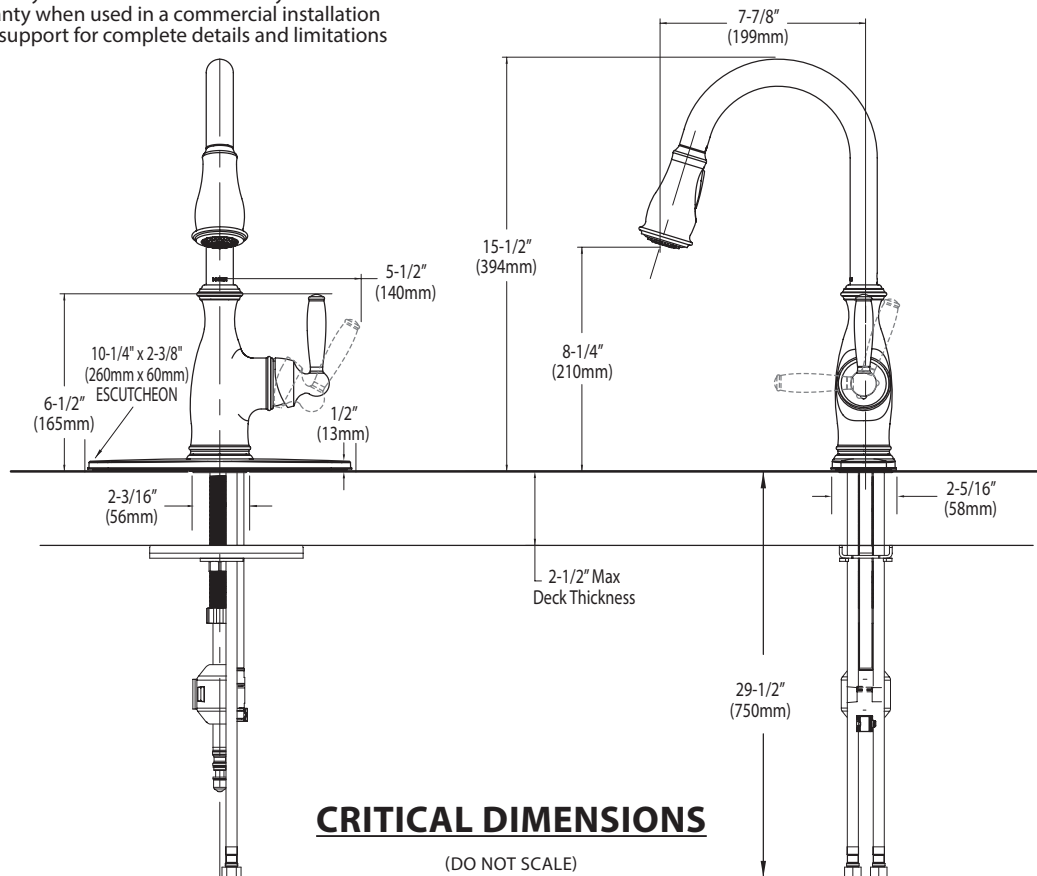

OPERATION

- Lever style handle
- Temperature controlled by 100° arc of handle travel
- Operates with less than 5 lbs. of force
- Operates in stream or spray mode in the pullout or retracted position
- When filling a vessel outside the sink, the pause feature conveniently stops the flow of water as the wand passes over the counter top

FLOW

- Flow is limited to 1.5 gpm (5.7 L/min) at 60 psi
- Power Boost™ Button activates Boosted Stream and Boosted Spray

CARTRIDGE

- 1255™ Duralast™ cartridge for Single-Handle Faucets

STANDARDS

- Third party certified to IAPMO Green, ASME A112.18.1/CSA B125.1 and all applicable requirements referenced therein
- Certified to NSF 61/9 & 372
- Meets CalGreen and Georgia SB370 requirements
- Complies with California Proposition 65 and with the Federal Safe Drinking Water Act
- The backflow protection system in the device consists of two independently operating check valves, a primary and a secondary which prevent backflow

BRANTFORD™ Single Handle High Arc Pulldown Kitchen Faucet

Models: 7185 series

NOTE: THIS FAUCET IS DESIGNED TO BE INSTALLED THROUGH 1 OR 3 HOLES, 1-1/2" (38mm) MIN. DIA.

CRITICAL DIMENSIONS

(DO NOT SCALE)