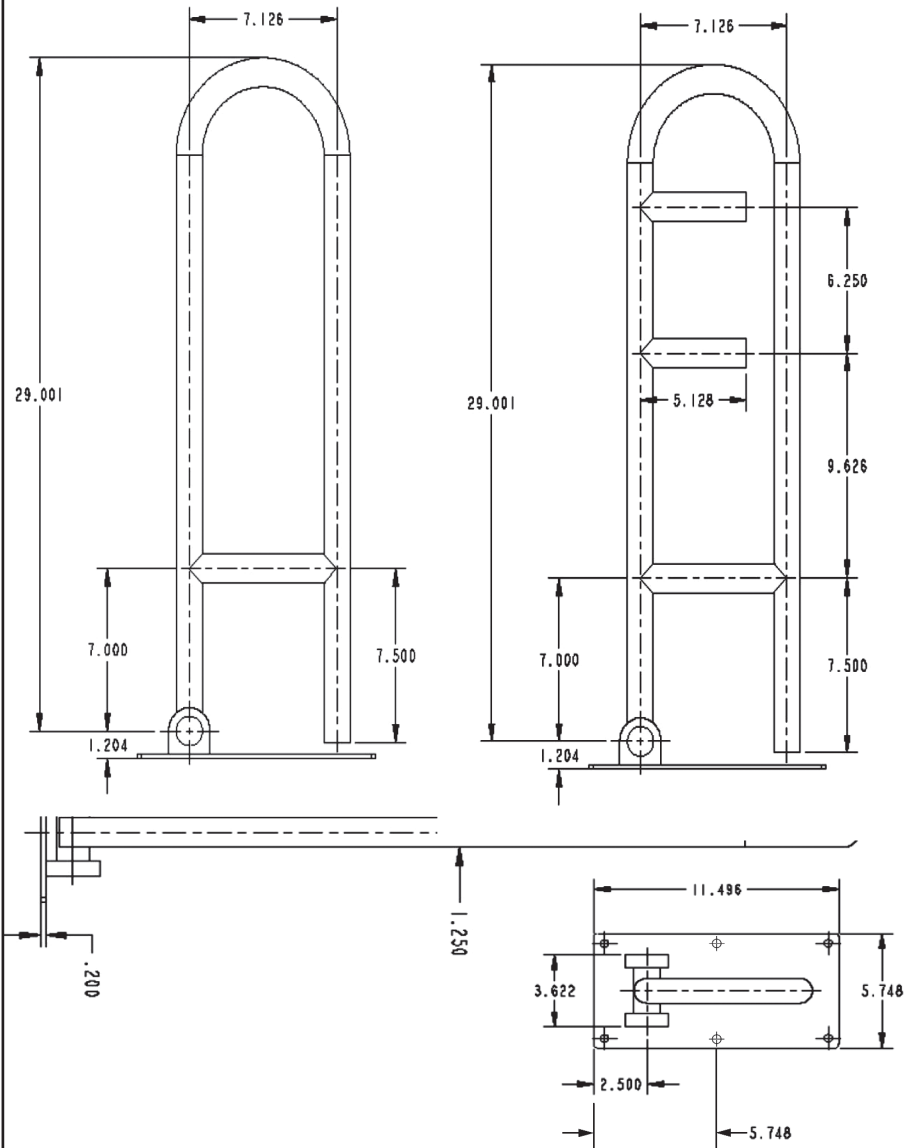

### Stock Numbers:

- R8960FD – Flip Up Grab Bar**  
Stainless Steel Peened Finish  
1 ¼" Diameter Bar
- R8962FD – Flip Up Grab Bar**  
Stainless Steel Peened Finish  
Toilet Paper Holder Included  
1 ¼" Diameter Bar
- R8960FDW – Flip Up Grab Bar**  
Stainless Steel White Finish  
1 ¼" Diameter Bar
- R8962FDW – Flip Up Grab Bar**  
Stainless Steel White Finish  
Toilet Paper Holder Included  
1 ¼" Diameter Bar

### Dimensions:

### Materials:

**Grab Bar** - 19 Gauge Type  
304 Stainless Steel  
**Mounting Plate** - 304 Stainless Steel