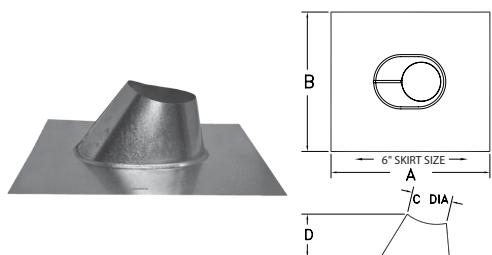

## FHA Roof Flashing

- Available in Adjustable Roof Flashing style (0/12-6/12).

SIZE	ORDER #	STOCK #	A	B	C	D
3"	3BVFHA	810017811	20 1/4"	15 1/2"	3 5/8"	4"
4"	4BVFHA	810017906	20 1/4"	18"	4 5/8"	5"
5"	5BVFHA	810017992	24"	19"	5 5/8"	4 9/16"
6"	6BVFHA	810018084	24"	19"	6 5/8"	6"

## DuraCap

- Required where pipe terminates above the roof line.
- Use for vertical installations only.

SIZE	ORDER #	STOCK #	A	B
3"	3BVDC	810017813	8"	5"
4"	4BVDC	810017902	8"	5"
5"	5BVDC	810017988	11"	7 1/2"
6"	6BVDC	810018080	11"	7 1/2"
7"	7BVDC	810018145	15"	7 1/4"
8"	8BVDC	810018212	15"	7 1/4"

## High-Wind Cap

- Provides improved performance in high wind conditions.
- For vertical terminations only.

SIZE	ORDER #	STOCK #	A	B
3"	3BVTTH	810017815	7 1/2"	7 1/4"
4"	4BVTTH	810017904	8 1/2"	8 1/4"
5"	5BVTTH	810017990	9 1/2"	9 3/8"
6"	6BVTTH	810018082	10 1/2"	9 1/4"
7"	7BVTTH	810018147	11 1/2"	11 3/4"
8"	8BVTTH	810018214	12 1/2"	12 3/4"
10"	10BVVT	810018241	17 1/2"	16"
12"	12BVVT	810018262	19 1/4"	18 3/4"
14"	14BVVT	810018281	24"	23"
16"	16BVVT	810018298	26"	19 1/2"
18"	18BVVT	810018316	30"	21 1/2"