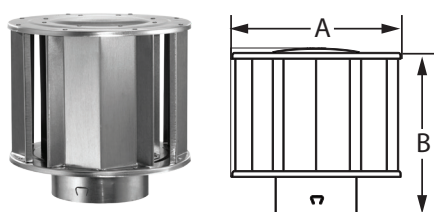

## FHA Roof Flashing

- Available in Adjustable Roof Flashing style (0/12-6/12).

SIZE	ORDER #	STOCK #	A	B	C	D
3"	3BVFHA	810017811	20 1/4"	15 1/2"	3 5/8"	4"
4"	4BVFHA	810017906	20 1/4"	18"	4 5/8"	5"
5"	5BVFHA	810017992	24"	19"	5 5/8"	4 9/16"
6"	6BVFHA	810018084	24"	19"	6 5/8"	6"

## DuraCap

- Required where pipe terminates above the roof line.
- Use for vertical installations only.

SIZE	ORDER #	STOCK #	A	B
3"	3BVDC	810017813	8"	5"
4"	4BVDC	810017902	8"	5"
5"	5BVDC	810017988	11"	7 1/2"
6"	6BVDC	810018080	11"	7 1/2"
7"	7BVDC	810018145	15"	7 1/4"
8"	8BVDC	810018212	15"	7 1/4"

## High-Wind Cap

- Provides improved performance in high wind conditions.
- For vertical terminations only.

SIZE	ORDER #	STOCK #	A	B
3"	3BVTTH	810017815	7 1/2"	7 1/4"
4"	4BVTTH	810017904	8 1/2"	8 1/4"
5"	5BVTTH	810017990	9 1/2"	9 3/8"
6"	6BVTTH	810018082	10 1/2"	9 1/4"
7"	7BVTTH	810018147	11 1/2"	11 3/4"
8"	8BVTTH	810018214	12 1/2"	12 3/4"
10"	10BVVT	810018241	17 1/2"	16"
12"	12BVVT	810018262	19 1/4"	18 3/4"
14"	14BVVT	810018281	24"	23"
16"	16BVVT	810018298	26"	19 1/2"
18"	18BVVT	810018316	30"	21 1/2"