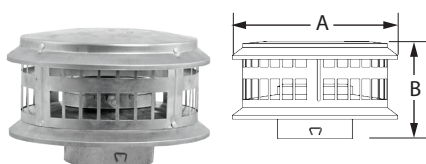

## FHA Roof Flashing

- Available in Adjustable Roof Flashing style (0/12-6/12).

SIZE	ORDER #	STOCK #	A	B	C	D
3"	3BVFHA	810017811	20 1/4"	15 1/2"	3 5/8"	4"
4"	4BVFHA	810017906	20 1/4"	18"	4 5/8"	5"
5"	5BVFHA	810017992	24"	19"	5 5/8"	4 9/16"
6"	6BVFHA	810018084	24"	19"	6 5/8"	6"

## DuraCap

- Required where pipe terminates above the roof line.
- Use for vertical installations only.

SIZE	ORDER #	STOCK #	A	B
3"	3BVDC	810017813	8"	5"
4"	4BVDC	810017902	8"	5"
5"	5BVDC	810017988	11"	7 1/2"
6"	6BVDC	810018080	11"	7 1/2"
7"	7BVDC	810018145	15"	7 1/4"
8"	8BVDC	810018212	15"	7 1/4"

## High-Wind Cap

- Provides improved performance in high wind conditions.
- For vertical terminations only.

SIZE	ORDER #	STOCK #	A	B
3"	3BVTTH	810017815	7 1/2"	7 1/4"
4"	4BVTTH	810017904	8 1/2"	8 1/4"
5"	5BVTTH	810017990	9 1/2"	9 3/8"
6"	6BVTTH	810018082	10 1/2"	9 1/4"
7"	7BVTTH	810018147	11 1/2"	11 3/4"
8"	8BVTTH	810018214	12 1/2"	12 3/4"
10"	10BVVT	810018241	17 1/2"	16"
12"	12BVVT	810018262	19 1/4"	18 3/4"
14"	14BVVT	810018281	24"	23"
16"	16BVVT	810018298	26"	19 1/2"
18"	18BVVT	810018316	30"	21 1/2"