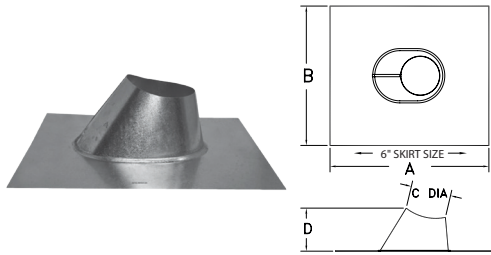

FHA Roof Flashing

- Available in Adjustable Roof Flashing style (0/12-6/12).

SIZE	ORDER #	STOCK #	A	B	C	D
3"	3BVFHA	810017811	20 ¼"	15 ½"	3 ⅝"	4"
4"	4BVFHA	810017906	20 ¼"	18"	4 ⅝"	5"
5"	5BVFHA	810017992	24"	19"	5 ⅝"	4 ⅞"
6"	6BVFHA	810018084	24"	19"	6 ⅝"	6"

DuraCap

- Required where pipe terminates above the roof line.
- Use for vertical installations only.

SIZE	ORDER #	STOCK #	A	B
3"	3BVDC	810017813	8"	5"
4"	4BVDC	810017902	8"	5"
5"	5BVDC	810017988	11"	7 ½"
6"	6BVDC	810018080	11"	7 ½"
7"	7BVDC	810018145	15"	7 ¼"
8"	8BVDC	810018212	15"	7 ¼"

High-Wind Cap

- Provides improved performance in high wind conditions.
- For vertical terminations only.

SIZE	ORDER #	STOCK #	A	B
3"	3BVTTH	810017815	7 ½"	7 ¼"
4"	4BVTTH	810017904	8 ½"	8 ¼"
5"	5BVTTH	810017990	9 ½"	9 ⅜"
6"	6BVTTH	810018082	10 ½"	9 ¼"
7"	7BVTTH	810018147	11 ½"	11 ¾"
8"	8BVTTH	810018214	12 ½"	12 ¾"
10"	10BVT	810018241	17 ½"	16"
12"	12BVT	810018262	19 ¼"	18 ¾"
14"	14BVT	810018281	24"	23"
16"	16BVT	810018298	26"	19 ½"
18"	18BVT	810018316	30"	21 ½"