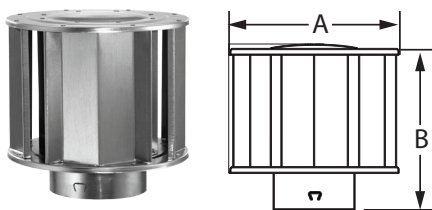

FHA Roof Flashing

- Available in Adjustable Roof Flashing style (0/12-6/12).

SIZE	ORDER #	STOCK #	A	B	C	D
3"	3BVFHA	810017811	20 ¼"	15 ½"	3 ⅝"	4"
4"	4BVFHA	810017906	20 ¼"	18"	4 ⅝"	5"
5"	5BVFHA	810017992	24"	19"	5 ⅝"	4 ⅞"
6"	6BVFHA	810018084	24"	19"	6 ⅝"	6"

DuraCap

- Required where pipe terminates above the roof line.
- Use for vertical installations only.

SIZE	ORDER #	STOCK #	A	B
3"	3BVDC	810017813	8"	5"
4"	4BVDC	810017902	8"	5"
5"	5BVDC	810017988	11"	7 ½"
6"	6BVDC	810018080	11"	7 ½"
7"	7BVDC	810018145	15"	7 ¼"
8"	8BVDC	810018212	15"	7 ¼"

High-Wind Cap

- Provides improved performance in high wind conditions.
- For vertical terminations only.

SIZE	ORDER #	STOCK #	A	B
3"	3BVTTH	810017815	7 ½"	7 ¼"
4"	4BVTTH	810017904	8 ½"	8 ¼"
5"	5BVTTH	810017990	9 ½"	9 ⅜"
6"	6BVTTH	810018082	10 ½"	9 ¼"
7"	7BVTTH	810018147	11 ½"	11 ¾"
8"	8BVTTH	810018214	12 ½"	12 ¾"
10"	10BVT	810018241	17 ½"	16"
12"	12BVT	810018262	19 ¼"	18 ¾"
14"	14BVT	810018281	24"	23"
16"	16BVT	810018298	26"	19 ½"
18"	18BVT	810018316	30"	21 ½"