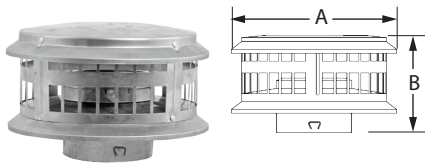

FHA Roof Flashing

- Available in Adjustable Roof Flashing style (0/12-6/12).

SIZE	ORDER #	STOCK #	A	B	C	D
3"	3BVFHA	810017811	20 ¼"	15 ½"	3 ⅝"	4"
4"	4BVFHA	810017906	20 ¼"	18"	4 ⅝"	5"
5"	5BVFHA	810017992	24"	19"	5 ⅝"	4 ⅞"
6"	6BVFHA	810018084	24"	19"	6 ⅝"	6"

DuraCap

- Required where pipe terminates above the roof line.
- Use for vertical installations only.

SIZE	ORDER #	STOCK #	A	B
3"	3BVDC	810017813	8"	5"
4"	4BVDC	810017902	8"	5"
5"	5BVDC	810017988	11"	7 ½"
6"	6BVDC	810018080	11"	7 ½"
7"	7BVDC	810018145	15"	7 ¼"
8"	8BVDC	810018212	15"	7 ¼"

High-Wind Cap

- Provides improved performance in high wind conditions.
- For vertical terminations only.

SIZE	ORDER #	STOCK #	A	B
3"	3BVTTH	810017815	7 ½"	7 ¼"
4"	4BVTTH	810017904	8 ½"	8 ¼"
5"	5BVTTH	810017990	9 ½"	9 ⅜"
6"	6BVTTH	810018082	10 ½"	9 ¼"
7"	7BVTTH	810018147	11 ½"	11 ¾"
8"	8BVTTH	810018214	12 ½"	12 ¾"
10"	10BVT	810018241	17 ½"	16"
12"	12BVT	810018262	19 ¼"	18 ¾"
14"	14BVT	810018281	24"	23"
16"	16BVT	810018298	26"	19 ½"
18"	18BVT	810018316	30"	21 ½"