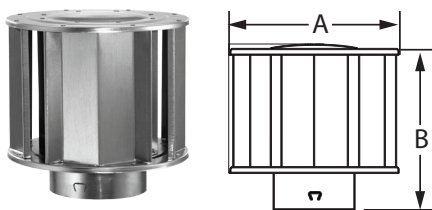

FHA Roof Flashing

- Available in Adjustable Roof Flashing style (0/12-6/12).

SIZE	ORDER #	STOCK #	A	B	C	D
3"	3BVFHA	810017811	20 ¼"	15 ½"	3 ⅝"	4"
4"	4BVFHA	810017906	20 ¼"	18"	4 ⅝"	5"
5"	5BVFHA	810017992	24"	19"	5 ⅝"	4 ⅞"
6"	6BVFHA	810018084	24"	19"	6 ⅝"	6"

DuraCap

- Required where pipe terminates above the roof line.
- Use for vertical installations only.

SIZE	ORDER #	STOCK #	A	B
3"	3BVDC	810017813	8"	5"
4"	4BVDC	810017902	8"	5"
5"	5BVDC	810017988	11"	7 ½"
6"	6BVDC	810018080	11"	7 ½"
7"	7BVDC	810018145	15"	7 ¼"
8"	8BVDC	810018212	15"	7 ¼"

High-Wind Cap

- Provides improved performance in high wind conditions.
- For vertical terminations only.

SIZE	ORDER #	STOCK #	A	B
3"	3BVTTH	810017815	7 ½"	7 ¼"
4"	4BVTTH	810017904	8 ½"	8 ¼"
5"	5BVTTH	810017990	9 ½"	9 ⅜"
6"	6BVTTH	810018082	10 ½"	9 ¼"
7"	7BVTTH	810018147	11 ½"	11 ¾"
8"	8BVTTH	810018214	12 ½"	12 ¾"
10"	10BVVT	810018241	17 ½"	16"
12"	12BVVT	810018262	19 ¼"	18 ¾"
14"	14BVVT	810018281	24"	23"
16"	16BVVT	810018298	26"	19 ½"
18"	18BVVT	810018316	30"	21 ½"