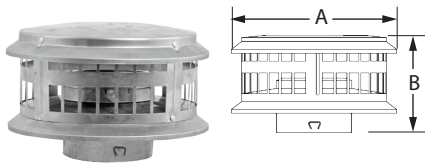

FHA Roof Flashing

- Available in Adjustable Roof Flashing style (0/12-6/12).

SIZE	ORDER #	STOCK #	A	B	C	D
3"	3BVFHA	810017811	20 ¼"	15 ½"	3 ⅝"	4"
4"	4BVFHA	810017906	20 ¼"	18"	4 ⅝"	5"
5"	5BVFHA	810017992	24"	19"	5 ⅝"	4 ⅞"
6"	6BVFHA	810018084	24"	19"	6 ⅝"	6"

DuraCap

- Required where pipe terminates above the roof line.
- Use for vertical installations only.

SIZE	ORDER #	STOCK #	A	B
3"	3BVDC	810017813	8"	5"
4"	4BVDC	810017902	8"	5"
5"	5BVDC	810017988	11"	7 ½"
6"	6BVDC	810018080	11"	7 ½"
7"	7BVDC	810018145	15"	7 ¼"
8"	8BVDC	810018212	15"	7 ¼"

High-Wind Cap

- Provides improved performance in high wind conditions.
- For vertical terminations only.

SIZE	ORDER #	STOCK #	A	B
3"	3BVTTH	810017815	7 ½"	7 ¼"
4"	4BVTTH	810017904	8 ½"	8 ¼"
5"	5BVTTH	810017990	9 ½"	9 ⅜"
6"	6BVTTH	810018082	10 ½"	9 ¼"
7"	7BVTTH	810018147	11 ½"	11 ¾"
8"	8BVTTH	810018214	12 ½"	12 ¾"
10"	10BVVT	810018241	17 ½"	16"
12"	12BVVT	810018262	19 ¼"	18 ¾"
14"	14BVVT	810018281	24"	23"
16"	16BVVT	810018298	26"	19 ½"
18"	18BVVT	810018316	30"	21 ½"