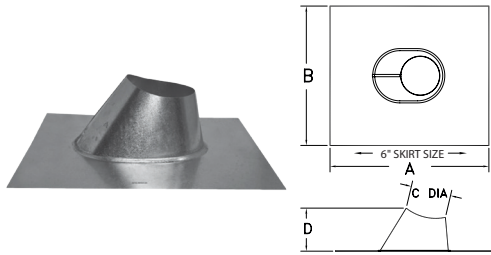

FHA Roof Flashing

- Available in Adjustable Roof Flashing style (0/12-6/12).

SIZE	ORDER #	STOCK #	A	B	C	D
3"	3BVFHA	810017811	20 ¼"	15 ½"	3 ⅝"	4"
4"	4BVFHA	810017906	20 ¼"	18"	4 ⅝"	5"
5"	5BVFHA	810017992	24"	19"	5 ⅝"	4 ⅞"
6"	6BVFHA	810018084	24"	19"	6 ⅝"	6"

DuraCap

- Required where pipe terminates above the roof line.
- Use for vertical installations only.

SIZE	ORDER #	STOCK #	A	B
3"	3BVDC	810017813	8"	5"
4"	4BVDC	810017902	8"	5"
5"	5BVDC	810017988	11"	7 ½"
6"	6BVDC	810018080	11"	7 ½"
7"	7BVDC	810018145	15"	7 ¼"
8"	8BVDC	810018212	15"	7 ¼"

High-Wind Cap

- Provides improved performance in high wind conditions.
- For vertical terminations only.

SIZE	ORDER #	STOCK #	A	B
3"	3BVTTH	810017815	7 ½"	7 ¼"
4"	4BVTTH	810017904	8 ½"	8 ¼"
5"	5BVTTH	810017990	9 ½"	9 ⅜"
6"	6BVTTH	810018082	10 ½"	9 ¼"
7"	7BVTTH	810018147	11 ½"	11 ¾"
8"	8BVTTH	810018214	12 ½"	12 ¾"
10"	10BVVT	810018241	17 ½"	16"
12"	12BVVT	810018262	19 ¼"	18 ¾"
14"	14BVVT	810018281	24"	23"
16"	16BVVT	810018298	26"	19 ½"
18"	18BVVT	810018316	30"	21 ½"