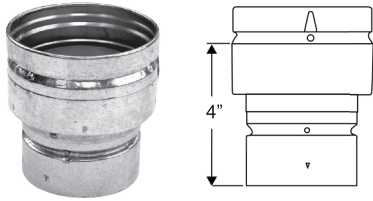

### Increaser

- Use to increase vent diameter.
- Additional sizes available through special order.

SIZE	ORDER #	STOCK #
3" x 4"	3BVX4	810017771
3" x 5"	3BVX5	810017772
4" x 5"	4BVX5	810017860
4" x 6"	4BVX6	810017861
4" x 10"	4BVX10	810017862
5" x 6"	5BVX6	810017950

### Large Diameter Increaser

- The increaser is used to increase the vent size.
- The maximum increase is 4 sizes.

SIZE	ORDER #	STOCK #	SIZE	ORDER #	STOCK #
6" x 10"	6BVX10	810018044	16" x 20"	16BVX20	810018296
6" x 12"	6BVX12	810018045	16" x 22"	16BVX22	810018297
7" x 10"	7BVX10	810018117	18" x 20"	18BVX20	810018312
7" x 12"	7BVX12	810018118	18" x 22"	18BVX22	810018313
8" x 10"	8BVX10	810018185	18" x 24"	18BVX24	810018314
8" x 12"	8BVX12	810018186	18" x 26"	18BVX26	810018315
8" x 14"	8BVX14	810018187	20" x 22"	20BVX22	810018330
10" x 12"	10BVX12	810018237	20" x 24"	20BVX24	810018331
10" x 14"	10BVX14	810018238	20" x 26"	20BVX26	810018332
10" x 16"	10BVX16	810018239	20" x 28"	20BVX28	810018333
10" x 18"	10BVX18	810018240	22" x 24"	22BVX24	810018347
12" x 14"	12BVX14	810018258	22" x 26"	22BVX26	810018348
12" x 16"	12BVX16	810018259	22" x 28"	22BVX28	810018349
12" x 18"	12BVX18	810018260	22" x 30"	22BVX30	810018350
12" x 20"	12BVX20	810018261	24" x 26"	24BVX26	810018364
14" x 16"	14BVX16	810018277	24" x 28"	24BVX28	810018365
14" x 18"	14BVX18	810018278	24" x 30"	24BVX30	810018366
14" x 20"	14BVX20	810018279	26" x 28"	26BVX28	810018380
14" x 22"	14BVX22	810018280	26" x 30"	26BVX30	810018381
16" x 18"	16BVX18	810018295	28" x 30"	28BVX30	810018395

### Appliance Increaser USA only

- Use to increase the vent diameter directly on top of the appliance.
- Increase 3" to 4" only.

SIZE	ORDER #	STOCK #
3"- 4"	3BVAX4	810017781
* 3"- 4"	3BVRRAX4	810017809

\* Only for use with Rheem / Ruud Appliances