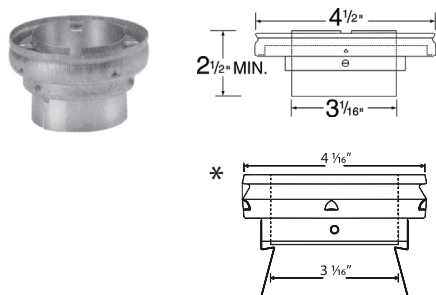

### Increaser

- Use to increase vent diameter.
- Additional sizes available through special order.

SIZE	ORDER #	STOCK #
3" x 4"	3BVX4	810017771
3" x 5"	3BVX5	810017772
4" x 5"	4BVX5	810017860
4" x 6"	4BVX6	810017861
4" x 10"	4BVX10	810017862
5" x 6"	5BVX6	810017950

### Large Diameter Increaser

- The increaser is used to increase the vent size.
- The maximum increase is 4 sizes.

SIZE	ORDER #	STOCK #	SIZE	ORDER #	STOCK #
6" x 10"	6BVX10	810018044	16" x 20"	16BVX20	810018296
6" x 12"	6BVX12	810018045	16" x 22"	16BVX22	810018297
7" x 10"	7BVX10	810018117	18" x 20"	18BVX20	810018312
7" x 12"	7BVX12	810018118	18" x 22"	18BVX22	810018313
8" x 10"	8BVX10	810018185	18" x 24"	18BVX24	810018314
8" x 12"	8BVX12	810018186	18" x 26"	18BVX26	810018315
8" x 14"	8BVX14	810018187	20" x 22"	20BVX22	810018330
10" x 12"	10BVX12	810018237	20" x 24"	20BVX24	810018331
10" x 14"	10BVX14	810018238	20" x 26"	20BVX26	810018332
10" x 16"	10BVX16	810018239	20" x 28"	20BVX28	810018333
10" x 18"	10BVX18	810018240	22" x 24"	22BVX24	810018347
12" x 14"	12BVX14	810018258	22" x 26"	22BVX26	810018348
12" x 16"	12BVX16	810018259	22" x 28"	22BVX28	810018349
12" x 18"	12BVX18	810018260	22" x 30"	22BVX30	810018350
12" x 20"	12BVX20	810018261	24" x 26"	24BVX26	810018364
14" x 16"	14BVX16	810018277	24" x 28"	24BVX28	810018365
14" x 18"	14BVX18	810018278	24" x 30"	24BVX30	810018366
14" x 20"	14BVX20	810018279	26" x 28"	26BVX28	810018380
14" x 22"	14BVX22	810018280	26" x 30"	26BVX30	810018381
16" x 18"	16BVX18	810018295	28" x 30"	28BVX30	810018395

### Appliance Increaser USA only

- Use to increase the vent diameter directly on top of the appliance.
- Increase 3" to 4" only.

SIZE	ORDER #	STOCK #
3"- 4"	3BVAX4	810017781
* 3"- 4"	3BVRRAX4	810017809

\* Only for use with Rheem / Ruud Appliances