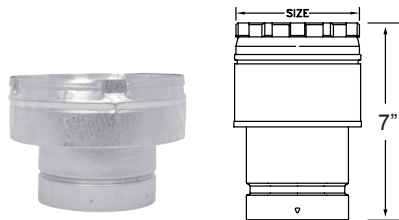

### Increaser

- Use to increase vent diameter.
- Additional sizes available through special order.

SIZE	ORDER #	STOCK #
3" x 4"	3BVX4	810017771
3" x 5"	3BVX5	810017772
4" x 5"	4BVX5	810017860
4" x 6"	4BVX6	810017861
4" x 10"	4BVX10	810017862
5" x 6"	5BVX6	810017950

### Large Diameter Increaser

- The increaser is used to increase the vent size.
- The maximum increase is 4 sizes.

SIZE	ORDER #	STOCK #	SIZE	ORDER #	STOCK #
6" x 10"	6BVX10	810018044	16" x 20"	16BVX20	810018296
6" x 12"	6BVX12	810018045	16" x 22"	16BVX22	810018297
7" x 10"	7BVX10	810018117	18" x 20"	18BVX20	810018312
7" x 12"	7BVX12	810018118	18" x 22"	18BVX22	810018313
8" x 10"	8BVX10	810018185	18" x 24"	18BVX24	810018314
8" x 12"	8BVX12	810018186	18" x 26"	18BVX26	810018315
8" x 14"	8BVX14	810018187	20" x 22"	20BVX22	810018330
10" x 12"	10BVX12	810018237	20" x 24"	20BVX24	810018331
10" x 14"	10BVX14	810018238	20" x 26"	20BVX26	810018332
10" x 16"	10BVX16	810018239	20" x 28"	20BVX28	810018333
10" x 18"	10BVX18	810018240	22" x 24"	22BVX24	810018347
12" x 14"	12BVX14	810018258	22" x 26"	22BVX26	810018348
12" x 16"	12BVX16	810018259	22" x 28"	22BVX28	810018349
12" x 18"	12BVX18	810018260	22" x 30"	22BVX30	810018350
12" x 20"	12BVX20	810018261	24" x 26"	24BVX26	810018364
14" x 16"	14BVX16	810018277	24" x 28"	24BVX28	810018365
14" x 18"	14BVX18	810018278	24" x 30"	24BVX30	810018366
14" x 20"	14BVX20	810018279	26" x 28"	26BVX28	810018380
14" x 22"	14BVX22	810018280	26" x 30"	26BVX30	810018381
16" x 18"	16BVX18	810018295	28" x 30"	28BVX30	810018395

### Appliance Increaser USA only

- Use to increase the vent diameter directly on top of the appliance.
- Increase 3" to 4" only.

SIZE	ORDER #	STOCK #
3"- 4"	3BVAX4	810017781
* 3"- 4"	3BVRRAX4	810017809

\* Only for use with Rheem / Ruud Appliances