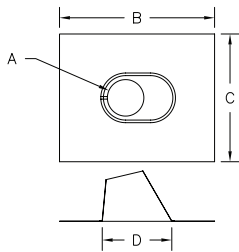

Large Diameter Adjustable Roof Flashing Flat to 6/12

- Fits flat to 6/12 pitch roof.
- Built with double-seamed construction for protection from leakage.

SIZE	ORDER #	STOCK #	A	B
10"	10BVF	810018235	24 1/8"	24 1/8"
12"	12BVF	810018256	25 1/16"	25 1/16"
14"	14BVF	810018275	28"	28"
16"	16BVF	810018293	30 5/32"	30 1/8"
18"	18BVF	810018310	31 1/2"	31 1/2"
20"	20BVF	810018328	34"	34"
22"	22BVF	810018345	34 1/2"	34 1/2"
24"	24BVF	810018362	37"	37"
26"	26BVF	810018378	43"	43"
28"	28BVF	810018393	45"	45"
30"	30BVF	810018407	46"	46"

Adjustable Step Roof Flashing 6/12 to 12/12

- Used where the vent passes through a roof.
- Adjustable 6/12 to 12/12 pitch.

SIZE	ORDER #	STOCK #	A	B	C	D
3"	3BVFSR	810017807	3 1/2"	18"	15 1/4"	10 1/4"
4"	4BVFSR	810017897	4 1/2"	19 1/8"	16"	11 1/8"
5"	5BVFSR	810017983	5 1/2"	20 1/4"	16 15/16"	12 1/4"
6"	6BVFSR	810018075	6 1/2"	24 1/4"	20"	15 5/8"
7"	7BVFSR	810018141	7 1/2"	24 1/4"	20"	15 5/8"
8"	8BVFSR	810018208	8 1/2"	25"	19 1/2"	17 1/8"

Tall Cone Adjustable Roof Flashing

- Used where the vent passes through a roof.
- Adjustable to 6/12 pitch

SIZE	ORDER #	STOCK #	A	B	C
3"	3BVFTA	810017806	8 3/4"	11"	19 1/2"
4"	4BVFTA	810017878	8 3/4"	11"	19 1/2"
5"	5BVFTA	810017960	8 3/4"	11"	19 1/2"
6"	6BVFTA	810018039	8 3/4"	11"	19 1/2"
7"	7BVFTA	810018126	8 3/4"	14"	22"
8"	8BVFTA	810018210	8 3/4"	15 3/16"	23"