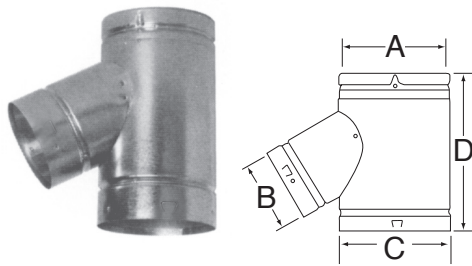

Tee Cap

- Used at bottom of Tee.
- Removable for easy system maintenance.

SIZE	ORDER #	STOCK #	SIZE	ORDER #	STOCK #
3"	3BVT	810017767	16"	16BVT	810018289
4"	4BVT	810017851	18"	18BVT	810018306
5"	5BVT	810017941	20"	20BVT	810018324
6"	6BVT	810018029	22"	22BVT	810018342
7"	7BVT	810018112	24"	24BVT	810018359
8"	8BVT	810018181	26"	26BVT	810018375
10"	10BVT	810018230	28"	28BVT	810018390
12"	12BVT	810018251	30"	30BVT	810018404
14"	14BVT	810018271			

Fixed Wye

- Used to transition system from horizontal to vertical orientation.
- Provides better flue gas flow than a traditional Tee.

SIZE	ORDER #	STOCK #	A	B	C	D
4" x 4" x 3"	4BVY43	810017896	4"	4"	3"	13 1/2"
4" x 4" x 4"	4BVY44	810017901	4"	4"	4"	10"
4" x 3" x 4"	4BVY34	810017888	4"	3"	4"	10"
5" x 3" x 4"	5BVY34	810017961	5"	3"	4"	11"
5" x 4" x 4"	5BVY44	810017972	5"	4"	4"	11 3/8"
5" x 3" x 5"	5BVY35	810017971	5"	3"	5"	10"
5" x 4" x 5"	5BVY45	810017985	5"	4"	5"	10"
6" x 3" x 4"	6BVY34	810018040	6"	3"	4"	13 1/2"
6" x 4" x 3"	6BVY43	810018053	6"	4"	3"	13 1/2"
6" x 4" x 4"	6BVY44	810018055	6"	4"	4"	13 1/2"
6" x 4" x 5"	6BVY45	810018064	6"	4"	5"	13 1/2"
6" x 3" x 5"	6BVY35	810018050	6"	3"	5"	13 1/2"
6" x 3" x 6"	6BVY36	810018052	6"	3"	6"	11"
6" x 4" x 6"	6BVY46	810018077	6"	4"	6"	11"
6" x 5" x 6"	6BVY56	810018114	6"	5"	6"	11"