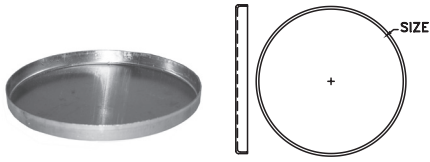

Tee Cap

- Used at bottom of Tee.
- Removable for easy system maintenance.

SIZE	ORDER #	STOCK #	SIZE	ORDER #	STOCK #
3"	3BVT	810017767	16"	16BVT	810018289
4"	4BVT	810017851	18"	18BVT	810018306
5"	5BVT	810017941	20"	20BVT	810018324
6"	6BVT	810018029	22"	22BVT	810018342
7"	7BVT	810018112	24"	24BVT	810018359
8"	8BVT	810018181	26"	26BVT	810018375
10"	10BVT	810018230	28"	28BVT	810018390
12"	12BVT	810018251	30"	30BVT	810018404
14"	14BVT	810018271			

Fixed Wye

- Used to transition system from horizontal to vertical orientation.
- Provides better flue gas flow than a traditional Tee.

SIZE	ORDER #	STOCK #	A	B	C	D
4" x 4" x 3"	4BVY43	810017896	4"	4"	3"	13 1/2"
4" x 4" x 4"	4BVY44	810017901	4"	4"	4"	10"
4" x 3" x 4"	4BVY34	810017888	4"	3"	4"	10"
5" x 3" x 4"	5BVY34	810017961	5"	3"	4"	11"
5" x 4" x 4"	5BVY44	810017972	5"	4"	4"	11 3/8"
5" x 3" x 5"	5BVY35	810017971	5"	3"	5"	10"
5" x 4" x 5"	5BVY45	810017985	5"	4"	5"	10"
6" x 3" x 4"	6BVY34	810018040	6"	3"	4"	13 1/2"
6" x 4" x 3"	6BVY43	810018053	6"	4"	3"	13 1/2"
6" x 4" x 4"	6BVY44	810018055	6"	4"	4"	13 1/2"
6" x 4" x 5"	6BVY45	810018064	6"	4"	5"	13 1/2"
6" x 3" x 5"	6BVY35	810018050	6"	3"	5"	13 1/2"
6" x 3" x 6"	6BVY36	810018052	6"	3"	6"	11"
6" x 4" x 6"	6BVY46	810018077	6"	4"	6"	11"
6" x 5" x 6"	6BVY56	810018114	6"	5"	6"	11"