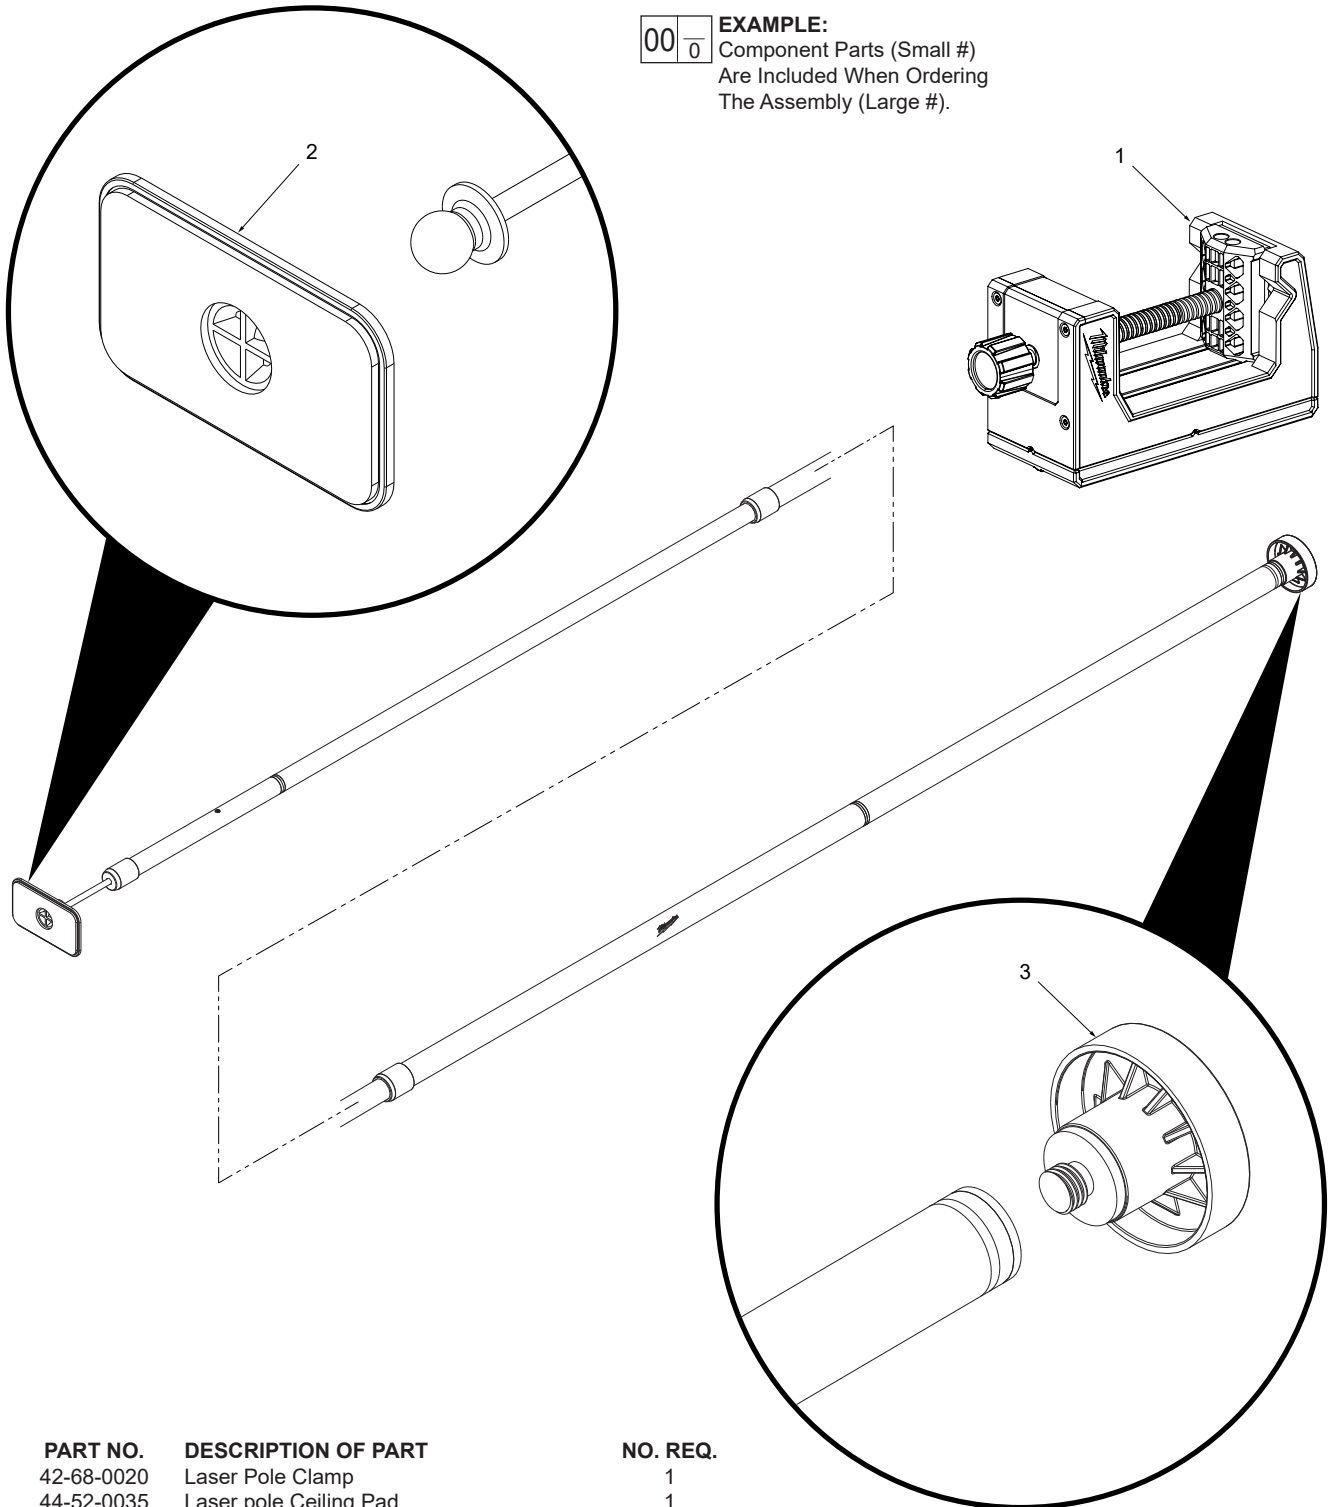

SERVICE PARTS LIST

BULLETIN NO.
54-07-3555

SPECIFY CATALOG NO. AND SERIAL NO. WHEN ORDERING PARTS		REVISED BULLETIN	DATE
Telescoping Laser Pole			Oct. 2022
CATALOG NO.	48-35-1511	STARTING SERIAL NO.	M50A
			WIRING INSTRUCTION

EXAMPLE:
Component Parts (Small #)
Are Included When Ordering
The Assembly (Large #).

FIG.	PART NO.	DESCRIPTION OF PART	NO. REQ.
1	42-68-0020	Laser Pole Clamp	1
2	44-52-0035	Laser pole Ceiling Pad	1
3	44-52-0036	Laser Pole Floor Pad	1
4	42-55-0048	Laser Pole & Clamp Carrying Bag (Not Shown)	1