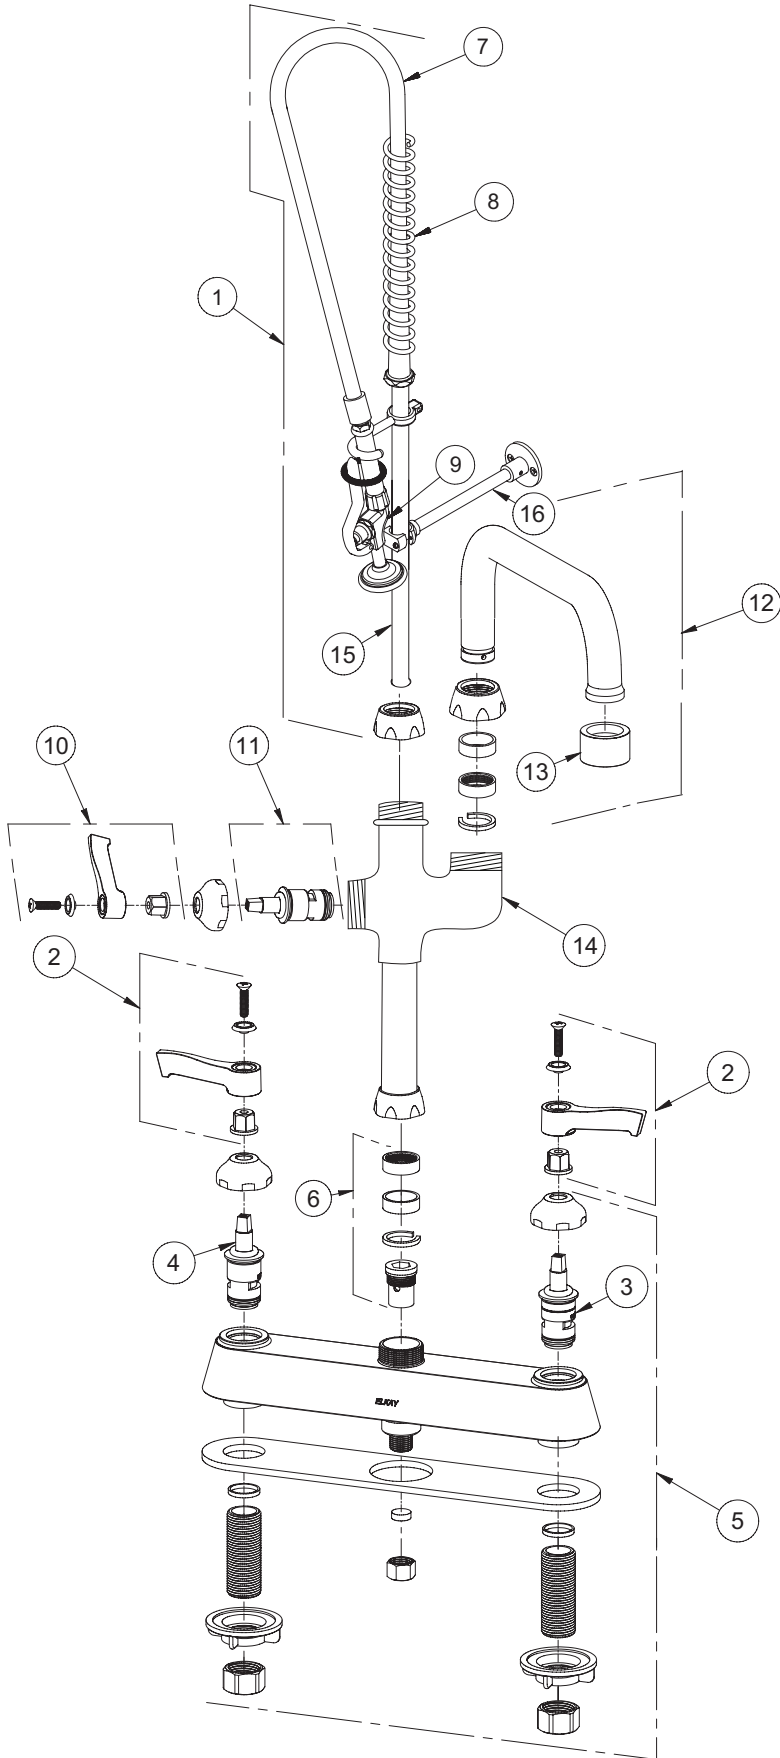

REPLACEMENT PARTS

Exposed Deck Mount 8" Center Pre-Rinse Commercial Faucet Models LK843AF08C, LK843AF10C

ITEM	IND. PART	DESCRIPTION
1	45938C	Pre-Rinse Assembly
2	45918C	Handle, 2"
3	45923C	Right Cold Cartridge
4	45924C	Left Hot Cartridge
5	45915C	Body
6	98554C	Backflow Kit
7	45943C	44" Hose
8	45944C	Spring
9	45942C	Spray Valve
10	A55385	Handle, 2"
11	P29121NL	Cartridge
12	A55393	Spout, 8"
12	A55395	Spout, 10"
13	LK734	2.2 GPM VR Aerator
14	45934C	Add On Faucet Body
15	45945C	Tall Riser
16	45946C	Support Rod