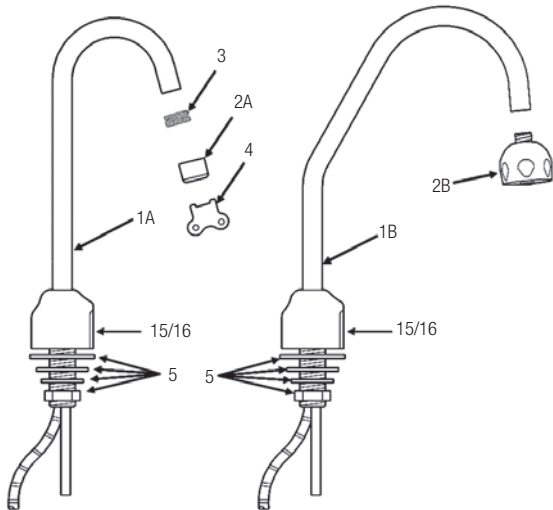

OLD Optima® EBF-750/EBF-750-S