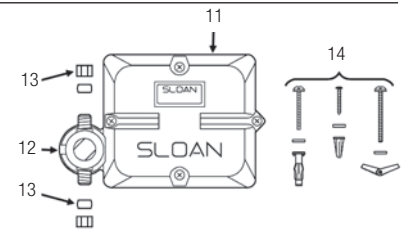

Item No.	Code No.	Part No.	Description
1A.	0315100PK	EBF-140-A	Faucet/Sensor Assembly with Standard Gooseneck Spout (EBF-750) w/ ETF-178.
1B.	0315101PK	EBF-141-A	Faucet/Sensor Assembly with Surgical Bend Gooseneck Spout (EBF-750-S) w/ ETF-178.
2A.	3365147	ETF-621-A	2.2 gpm (8.3 Lpm) Aerator Spray Head with Key (female thread)
	0365793	ETF-839	0.35 gpm (1.3 Lpm) Multi-Lam Spray Head
2B.	0328134	AC-55-A	Shower Spray Head Assembly, 2.2 gpm (8.3 Lpm)
3.	0305784	ETF-178	Adapter for Spray Heads (not required for AC-55-A Shower Spray Head)
4.	0305927	ETF-435	Replacement Key Only
5.	0365110	ETF-503-A	Spout Mounting Kit includes Rubber Gasket, Flat Washer, Lockwasher, Mounting Nut, and Union Compression Fitting
6.	0365758	ETF-740-A	6 VDC Solenoid Assembly
7.	0365752	ETF-735-A	Control Module
8.	3365461	ETF-617-A	Bak-Chek® Tee Assembly
9.	3365302	ETF-607-A	Optional 4" (102 mm) Centerset Trim Plate Kit includes Trim Plate Spacer and Single Hole Trim Plate Assembly
—.	0365838	ETF-1003	36" Extension Cable (Optional) for Sensor

For additional information about Sloan Mixing Valves or Trim Plates, consult our Installation Instructions and Maintenance Guides.

The current parts breakdown shown on the left has been in production since September 2009. For earlier EBF-650/615 faucet models, please refer to the parts breakdown below and right or consult your nearest Sloan representative.