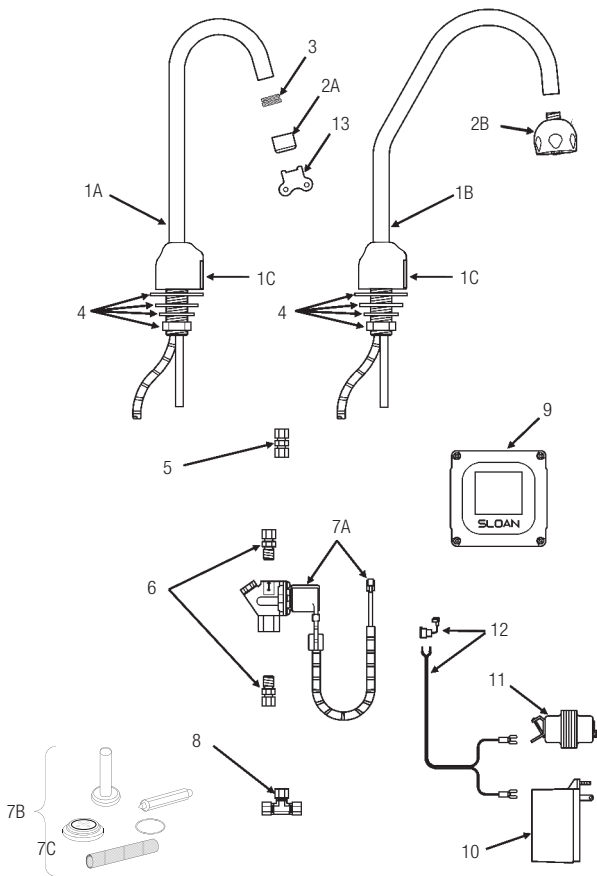

OLD Optima® ETF-700/ETF-700-S

PARTS LIST—ETF-700 FAUCET