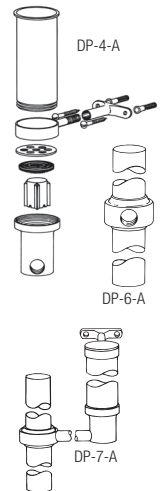

Code No.	Part No.	Description

For Model 120

0306093	F-2-AT	CP Coupling 1-1/2"
0393003	V-600-A	CP Vacuum Breaker
0396293	F-109	CP Tube 1-1/2" x 8" x 5" Bend
0306146	F-5-AT	CP Spud Coupling 1-1/2" x 3"

For Model 121

0306093	F-2-AT	CP Coupling 1-1/2"
0393003	V-600-A	CP Vacuum Breaker
0396316	F-109	CP Tube 1-1/2" x 13" x 5" Bend
0306146	F-5-AT	CP Spud Coupling 1-1/2" x 3"

For Model 122

0306093	F-2-AT	CP Coupling 1-1/2"
0393003	V-600-A	CP Vacuum Breaker
0396322	F-109	CP Tube 1-1/2" x 21" x 5" Bend
0306146	F-5-AT	CP Spud Coupling 1-1/2" x 3"

For Model 136

0393038	V-600-AA	CP Vacuum Breaker 1-1/2" x 36"
0306146	F-5-AT	CP Spud Coupling 1-1/2" x 3"

For Model 137

0306093	F-2-AT	CP Coupling 1-1/2"
0393003	V-600-A	CP Vacuum Breaker
0396339	F-109	CP Tube 1-1/2" x 36" x 5"
0306146	F-5-AT	CP Spud Coupling 1-1/2" x 3"

Drip Pocket Flush Connection Assemblies and Parts

DP-4-A Includes:

0330015	DP-4-A	Drip Pocket
0330026	DP-1002-A	Float & Seat Repair Kit For DP-4-A
0330002	DP-2-A	Drip Pocket Wall Support (Available upon request)

DP-6-A Includes:

0330021	DP-6-A	1-1/2" x 18-1/2" CP Outlet

DP-7-A Includes:

0330002	DP-2-A	D.P. Wall Support
0330015	DP-4-A	Drip Pocket Assembly
0330021	DP-6-A	Drip Pocket Flush Connection
0330004	F-33	Extension Nipple

Use on the following flush valve: 118

Special F-33 Includes:

0330004	F-33	Extension for DP-4-A