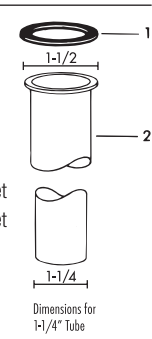

### F-45-A

<b>0396019</b>	F-45-A	3/4" Heavy Supply Flange with Set Screw for IPS
<b>0396020</b>	F-45-A	1" Heavy Supply Flange with Set Screw for IPS

For additional flanges, see 4.9.1

### Outlets

Item No.	Code No.	Part No.	Description
<b>F-1 (Flanged)</b>			
1	<b>5319086</b>	S-30	Gasket
2	<b>0306007</b>	F-1	1-1/2" x 1-1/4" x 6" CP Flanged Outlet
	<b>0306009</b>	F-1	1-1/2" x 1-1/4" x 8" CP Flanged Outlet
	<b>0306012</b>	F-1	1-1/2" x 1-1/4" x 10" CP Flanged Outlet
	<b>0306013</b>	F-1	1-1/2" x 1-1/4" x 12" CP Flanged Outlet
	<b>0306031</b>	F-1	1-1/2" x 6" CP Flanged Outlet
	<b>0306034</b>	F-1	1-1/2" x 8" CP Flanged Outlet
	<b>0306039</b>	F-1	1-1/2" x 10" CP Flanged Outlet
	<b>0306044</b>	F-1	1-1/2" x 12" CP Flanged Outlet