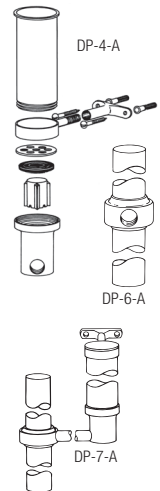

Code No.	Part No.	Description

For Model 120

0306093	F-2-AT	CP Coupling 1-1/2"
0393003	V-600-A	CP Vacuum Breaker
0396293	F-109	CP Tube 1-1/2" x 8" x 5" Bend
0306146	F-5-AT	CP Spud Coupling 1-1/2" x 3"

For Model 121

0306093	F-2-AT	CP Coupling 1-1/2"
0393003	V-600-A	CP Vacuum Breaker
0396316	F-109	CP Tube 1-1/2" x 13" x 5" Bend
0306146	F-5-AT	CP Spud Coupling 1-1/2" x 3"

For Model 122

0306093	F-2-AT	CP Coupling 1-1/2"
0393003	V-600-A	CP Vacuum Breaker
0396322	F-109	CP Tube 1-1/2" x 21" x 5" Bend
0306146	F-5-AT	CP Spud Coupling 1-1/2" x 3"

For Model 136

0393038	V-600-AA	CP Vacuum Breaker 1-1/2" x 36"
0306146	F-5-AT	CP Spud Coupling 1-1/2" x 3"

For Model 137

0306093	F-2-AT	CP Coupling 1-1/2"
0393003	V-600-A	CP Vacuum Breaker
0396339	F-109	CP Tube 1-1/2" x 36" x 5"
0306146	F-5-AT	CP Spud Coupling 1-1/2" x 3"

Drip Pocket Flush Connection Assemblies and Parts

DP-4-A Includes:

0330015	DP-4-A	Drip Pocket
0330026	DP-1002-A	Float & Seat Repair Kit For DP-4-A
0330002	DP-2-A	Drip Pocket Wall Support (Available upon request)

DP-6-A Includes:

0330021	DP-6-A	1-1/2" x 18-1/2" CP Outlet

DP-7-A Includes:

0330002	DP-2-A	D.P. Wall Support
0330015	DP-4-A	Drip Pocket Assembly
0330021	DP-6-A	Drip Pocket Flush Connection
0330004	F-33	Extension Nipple

Use on the following flush valve: 118

Special F-33 Includes:

0330004	F-33	Extension for DP-4-A