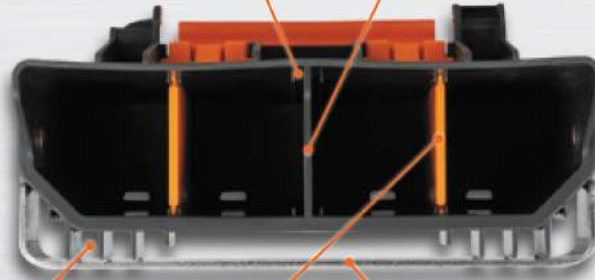

HOOK IN**LOCK****RELEASE**

Attachments connect with one hand to the rail system on MODbox™ components to make a custom mobile workstation.

TOOL CARRIER RAIL ATTACHMENT

Klein Tools MODbox™ Tool Carrier Rail Attachment connects to side rails to keep tools accessible on the worksite. The slim storage compartment is made with a fixed center divider and comes with removable dividers for added modularity. Steel rail is convenient for mounting magnetic tools or hanging tools with belt clips.

Store removable dividers in slots when not in use

Fixed center divider

Sized for commonly used drivers

Two removable dividers; for 2, 3, or 4 compartments

Steel rail for clips or magnetic mounts

KEEP COMMONLY USED TOOLS UPRIGHT AND ACCESSIBLE

PARTS BIN RAIL ATTACHMENT

Klein Tools MODbox™ Parts Bin Rail Attachment connects to side rails to keep tool accessible on the worksite. The storage compartment comes with removable dividers for added modularity. The clear lid provides visibility to contents and snaps shut.

Clear lid snaps shut to secure small items

Two removable dividers; for 2, 3, or 4 compartments

PERFECT FOR SMALL ITEMS SUCH AS WIRE NUTS, CONNECTORS, AND FASTENERS

Secure Rail Attachments inside the Rolling Toolbox (Cat. No. 54802MB) and Medium Toolbox (Cat. No. 54803MB) with the Internal Rail Accessory (Cat. No. 54818MB), all sold separately.