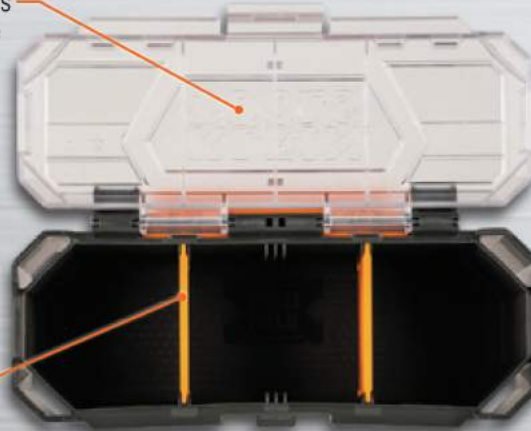

HOOK IN**LOCK****RELEASE**

Attachments connect with one hand to the rail system on MODbox™ components to make a custom mobile workstation.

TOOL CARRIER RAIL ATTACHMENT

Klein Tools MODbox™ Tool Carrier Rail Attachment connects to side rails to keep tools accessible on the worksite. The slim storage compartment is made with a fixed center divider and comes with removable dividers for added modularity. Steel rail is convenient for mounting magnetic tools or hanging tools with belt clips.

Store removable dividers in slots when not in use

Fixed center divider

Sized for commonly used drivers

Two removable dividers; for 2, 3, or 4 compartments

Steel rail for clips or magnetic mounts

KEEP COMMONLY USED TOOLS UPRIGHT AND ACCESSIBLE

PARTS BIN RAIL ATTACHMENT

Klein Tools MODbox™ Parts Bin Rail Attachment connects to side rails to keep tool accessible on the worksite. The storage compartment comes with removable dividers for added modularity. The clear lid provides visibility to contents and snaps shut.

Clear lid snaps shut to secure small items

Two removable dividers; for 2, 3, or 4 compartments

PERFECT FOR SMALL ITEMS SUCH AS WIRE NUTS, CONNECTORS, AND FASTENERS

Secure Rail Attachments inside the Rolling Toolbox (Cat. No. 54802MB) and Medium Toolbox (Cat. No. 54803MB) with the Internal Rail Accessory (Cat. No. 54818MB), all sold separately.