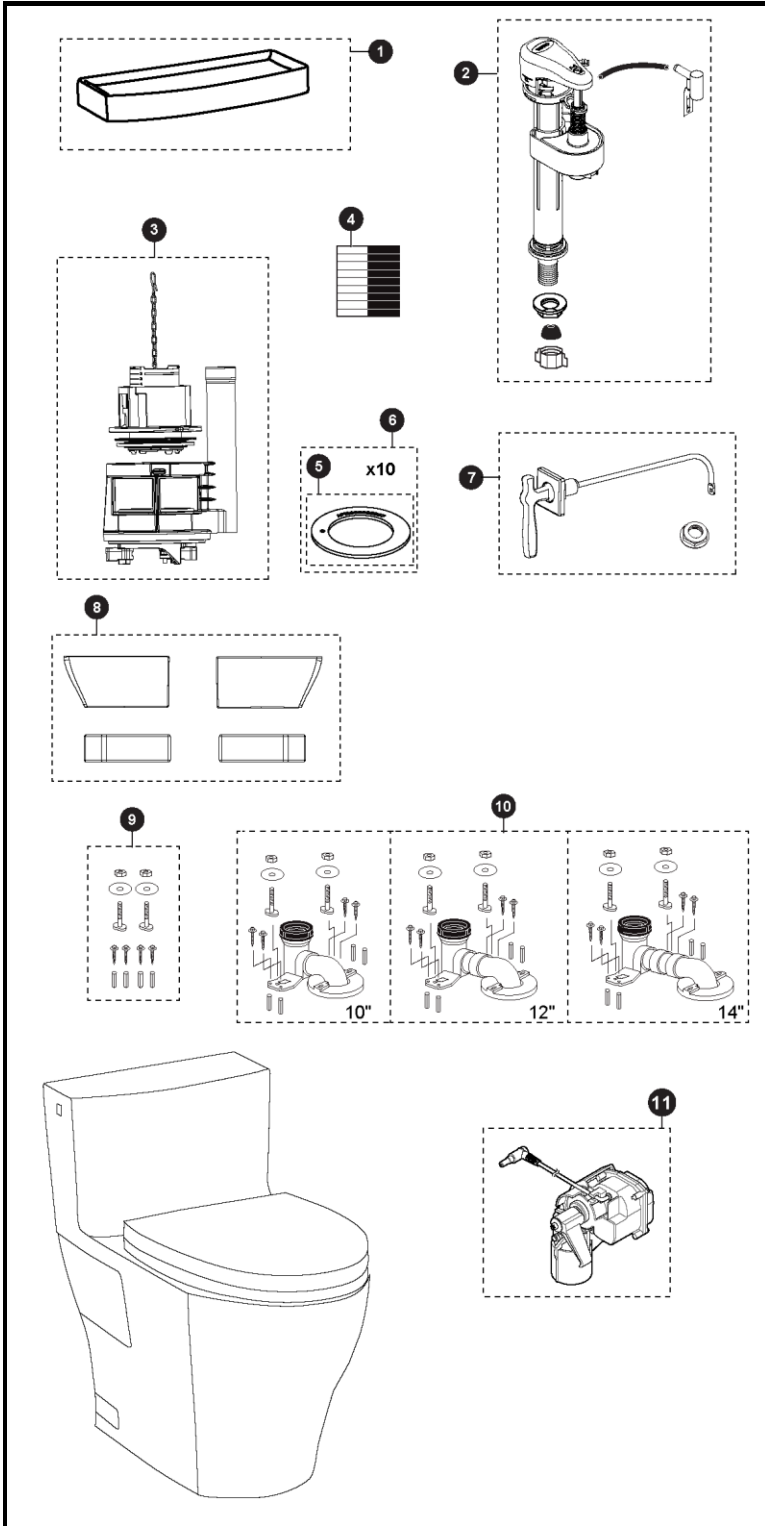

MS626124CEFG, MS626234CEFG, MW6263046CEFG(A) & MW6263056CEFG(A)

MS626124CEFG
CST626CEFGAT40
SS124

MS626234CEFG
CST626CEFGAT40
SS234

MW6263046CEFG(A)
CST626CEFGAT40
SW3046AT40

MW6263056CEFG(A)
CST626CEFGAT40
SW3056AT40

MS626124CEF
CST626CEFGAT40
SS124

Aimes® WASHLET®+

**1.28Gpf Toilet, Elongated, Universal Height,
TORNADO FLUSH®, Unifit Rough-in,
(including CEFIONTECT® & Auto Flush)**

Actual Product may vary slightly from illustration.

Item	Part	Description
1	TCU624CRE#01 TCU624CRE#03 TCU624CRE#11 TCU624CRE#12 TCU624CRE#51	Tank Lid - Cotton Tank Lid - Bone Tank Lid - Colonial White Tank Lid - Sedona Beige Tank Lid - Ebony
2	TSU51A	Fill Valve
3	THU780-A	Flush Valve
4	THU234	Velcro Tape
5	THU407	Seal Gasket (1 piece)
6	THU370	Seal Gasket (10 piece)
7	THU311#CP THU311#BN THU311#PN	Trip Lever - Chrome Plated Trip Lever - Brushed Nickel Trip Lever - Polished Nickel
8	THU344#01 THU344#03 THU344#11 THU344#12 THU344#51	Side Plates w/ Velcro Tape - Cotton Side Plates w/ Velcro Tape - Bone Side Plates w/ Velcro Tape - Colonial White Side Plates w/ Velcro Tape - Sedona Beige Side Plates w/ Velcro Tape - Ebony
9	THU020	UniFit Mounting Set
10	TSU03W.10R TSU03W.12R TSU03W.14R	UniFit - 10" Rough-in UniFit - 12" Rough-in UniFit - 14" Rough-in
11	THU767	Auto Flush unit for single flush

Note:

Product Number Explanations

One-piece Toilet

(MS) Toilet & Seat
(CST) Gravity type toilet
(MW) Toilet & Washlet
(626) Toilet Model
(124) Seat Model
(234) Seat Model

(C) TORNADO
FLUSH®
(E) 1.28gpf / 4.8Lpf
(F) Universal Height
(G) CEFIONTECT®
(A) Auto Flush
compatible
(T40) WASHLET®+