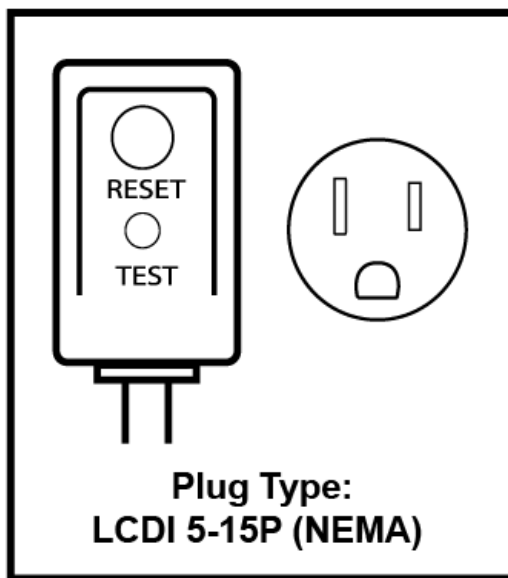

# Specifications

Model	WTC8001W	WTC10001W	WTC12001W	WTC14001W
Voltage	115V	230V	230V	230V
Frequency	60Hz	60Hz	60Hz	60Hz
Plug Type (NEMA)	5-15P	6-20P	6-20P	6-20P
BTUs (cooling)	8,000	10,000	12,000	14,000
BTU's (heating)	4,200	10,600	10,600	10,600
Current (cooling)	7.8A	4.6A	5.5A	6.9A
Current (heating)	12.0A	15.0A	15.0A	15.0A
Color	White	White	White	White
Coolant	R410A: 14.81 oz.	R410A: 17.99 oz.	R410A: 21.87 oz.	R410A: 21.52 oz.
Timer	24 Hour	24 Hour	24 Hour	24 Hour
Dimensions W x D x H	24 1/4" x 20 3/8" x 14 1/2"	24 1/4" x 20 3/8" x 14 1/2"	24 1/4" x 20 3/8" x 14 1/2"	24 1/4" x 20 3/8" x 14 1/2"
Net Weight	66.6 lbs.	70.5 lbs.	78.3 lbs.	78.5 lbs