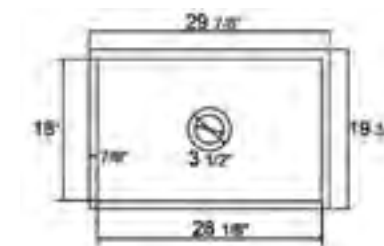

29 7/8" x 18 1/8" x 10"  
97 lbs.

Smooth

Grid ABGR3018

AB511 **LIP** Front Apron

White

29 7/8" x 19 3/4" x 10"  
90 lbs.

Grid GR510

AB3018SB **SMOOTH** Front Apron