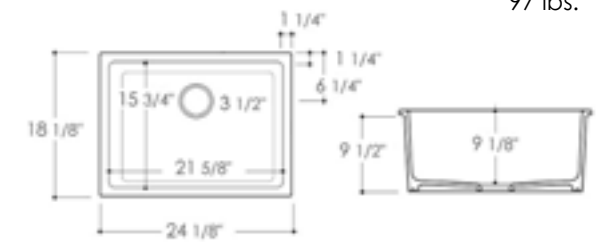

White

32" x 18" x 8"
72 lbs.

AB2418UD **UNDERMOUNT / DROP IN**

White Black Matte

24" x 18 1/8" x 10"
97 lbs.

White Black Matte

29 7/8" x 18 1/8" x 10"
111 lbs.

White

30" x 18" x 10"
32 lbs.

White Black Matte
Grey Matte

27" x 18" 10"
55 lbs.

- AB5007-BSS Soap Dispenser
- ABGR27 Stainless Steel Grid
- ABF2718UD-GM Undermount Fireclay Farm Sink