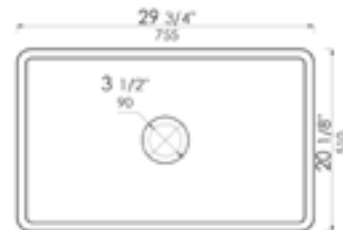

FIRECLAY FARM SINKS

NEW
ABFS3020 SMOOTH
Apron Single Bowl Step Rim

White Black Matte
Grey Matte

30" x 20" x 10"
83 lbs.

ABCO3020SB SMOOTH Front Apron

Concrete Color

29 3/4" x 20 7/8" x 9 7/8"
100 lbs.

AB3020SB SMOOTH / DECO
Reversible Front Apron

White Biscuit
Black Glossy Black Matte

29 3/4" x 20 7/8" x 9 7/8"
100 lbs.

Smooth

FIRECLAY FARM SINKS

AB2609-PC	Air Gap
AB5008-PSS	Water Dispenser
AB5004-PSS	Soap Dispenser
GR538	Grid
AB2034-PSS	Faucet
AB538-W	Fireclay Farm Sink