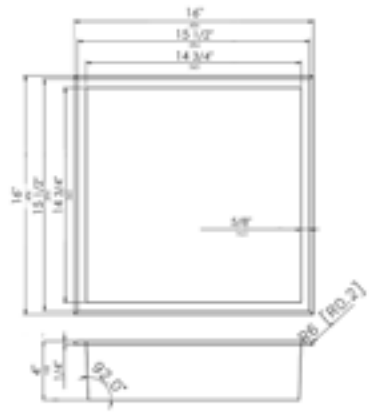

ABN1212

PSS, BSS

12" x 12" Square stainless steel shower / bathroom niche

ABN1616

PSS, BSS

16" x 16" Square stainless steel shower / bathroom niche

ABNC2412

24" x 12" Horizontal stainless steel shower / bathroom niche