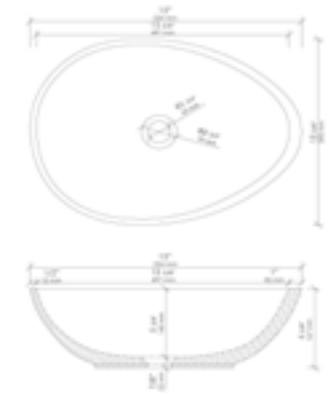

16 3/4" x 4"  
16 lbs.

NEW

ABCO21O

Concrete

21" x 15" x 6"  
21 lbs.

ABCO108

Concrete

15 3/4" x 8 3/4" x 4"  
15 lbs.