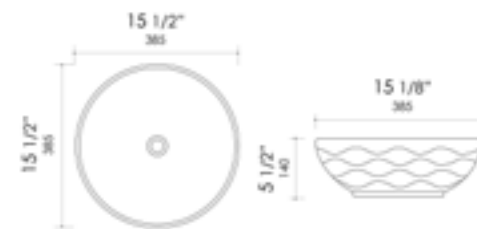

15 1/2" x 15 1/2" x 5 1/2"  
12 lbs.

ABC908 Above Mount

Black & White

15 1/2" x 15 1/2" x 5 1/2"  
12 lbs.

ABC909 Above Mount

White

15 1/2" x 15 1/2" x 5 1/2"  
14 lbs.

ABC910 Above Mount