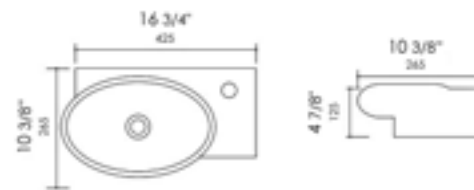

20 1/4" x 9.875" x 6 3/4"  
15 lbs.

ABC116 Wall Mount

White

19 3/4" x 10" x 5 3/4"  
24 lbs.

ABC117 Wall Mount

White

16 3/4" x 10 3/8" x 10 7/8"  
14 lbs.

ABC118 Wall Mount