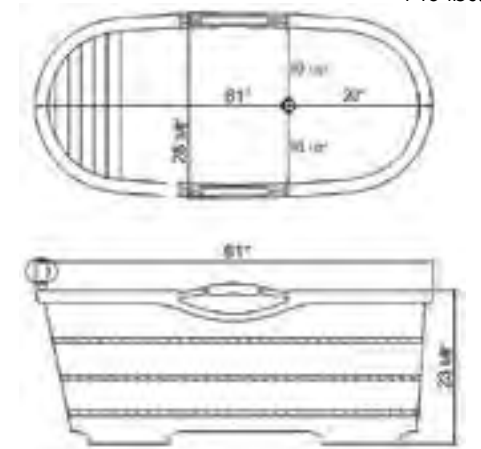

FREE STANDING RUBBER WOOD TUBS

AB1136

Cedar Wood

61" x 28 3/8" x 23 5/8"  
113 lbs.

AB1163

Rubber Wood

61" x 28 3/8" x 23 5/8"  
140 lbs.

AB1130  
2 Person Tub