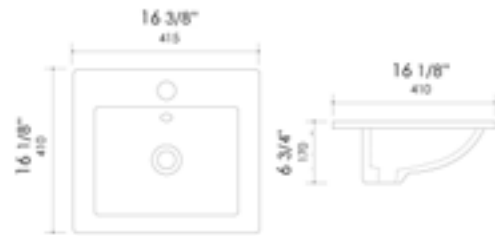

White

16 3/8" x 16 1/8" x 6 3/4"
16 lbs.