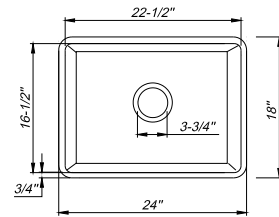

ABF2418 **SMOOTH** Apron Single Bowl

White Black Matte
Grey Matte

24" x 18" x 10"
60 lbs.

ABGR24

White

24" x 20" x 10"
68 lbs.