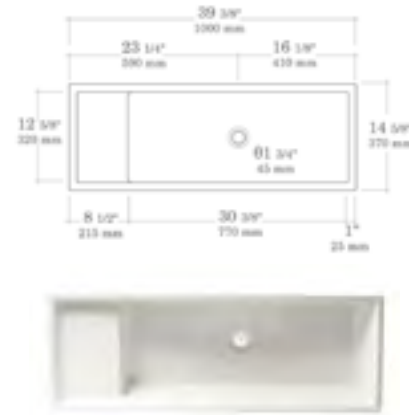

NEW

AB36TRGM

Grey Matte

35 1/2" x 17 3/4" x 7 7/8"  
66 lbs.

These three sinks are reversible, with concave design on one side and a lip design on the other side.

**NEW**  
AB39TR

White

39" x 14" x 7"  
70 lbs.