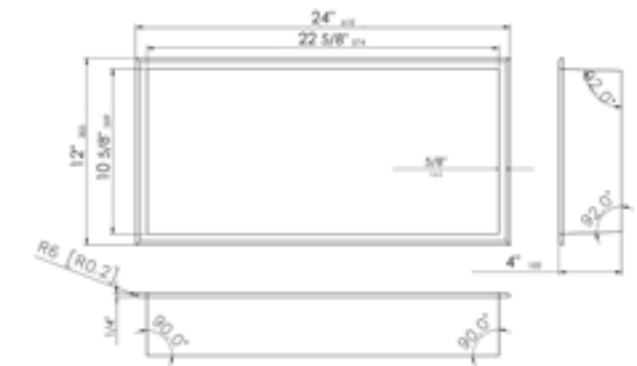

BLACK & WHITE SHOWER NICHES

Made of stainless steel and powder coated

ABNC1212

Black Matte/White

12" x 12" Square stainless steel shower / bathroom niche

ABNC1616

Black Matte/White

16" x 16" Square stainless steel shower / bathroom niche

ABN1212

PSS, BSS

12" x 12" Square stainless steel shower / bathroom niche

ABN1616

PSS, BSS

16" x 16" Square stainless steel shower / bathroom niche

24" x 12" Horizontal stainless steel shower / bathroom niche

Black Matte/White

ABN2412

24" x 12" Horizontal stainless steel shower / bathroom niche

PSS, BSS

ABNC0836

Black Matte/White

8" x 36" Three shelf stainless steel shower / bathroom niche

ABNC1224

Black Matte/White

12" x 24" Two shelf stainless steel shower / bathroom niche

ABN0836

PSS, BSS

8" x 36" Three shelf stainless steel shower / bathroom niche

ABN1224

PSS, BSS

12" x 24" Two shelf stainless steel shower / bathroom niche