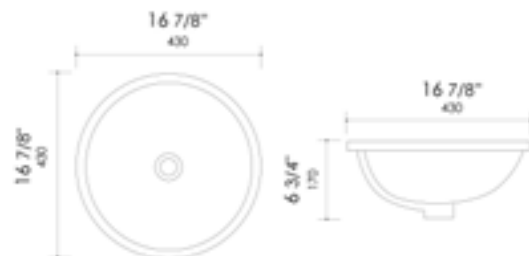

White

16 7/8" x 16 7/8" x 6 3/4"
14 lbs.