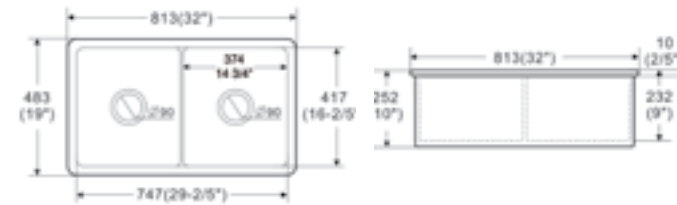

White

23" x 16 1/8" x 8"
71 lbs.