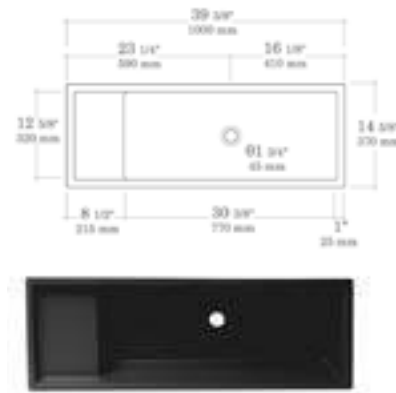

NEW
AB39TRGM

Grey Matte

39" x 14" x 7"
70 lbs.