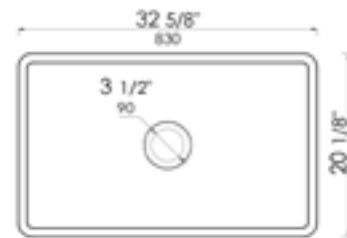

White Black Matte
Grey Matte

33" x 18" x 10"
84 lbs.