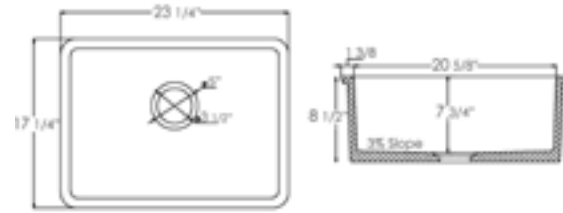

UNDERMOUNT FIRECLAY FARM SINKS

FIRECLAY PREP SINKS & ACCESSORIES

AB2317 **UNDERMOUNT**

White Biscuit

23 1/4" x 17 1/4" x 8 1/2"
45 lbs.

White Biscuit

20" x 17" x 8"
42 lbs.