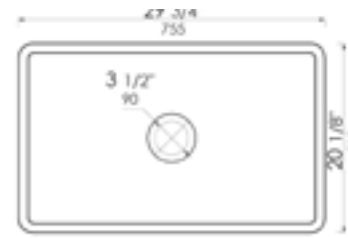

AB3020SB SMOOTH / DECO
Reversible Front Apron

White Biscuit
Black Glossy Black Matte

29 3/4" x 20 7/8" x 9 7/8"
100 lbs.