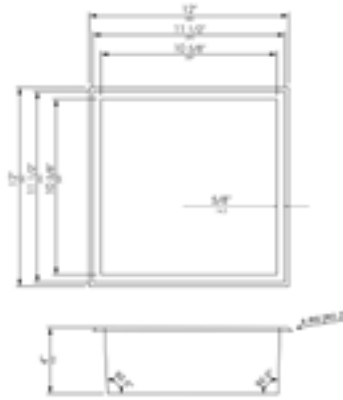

BLACK & WHITE SHOWER NICHES

Made of stainless steel and powder coated

ABNC1212

Black Matte/White

12" x 12" Square stainless steel shower / bathroom niche

ABNC1616