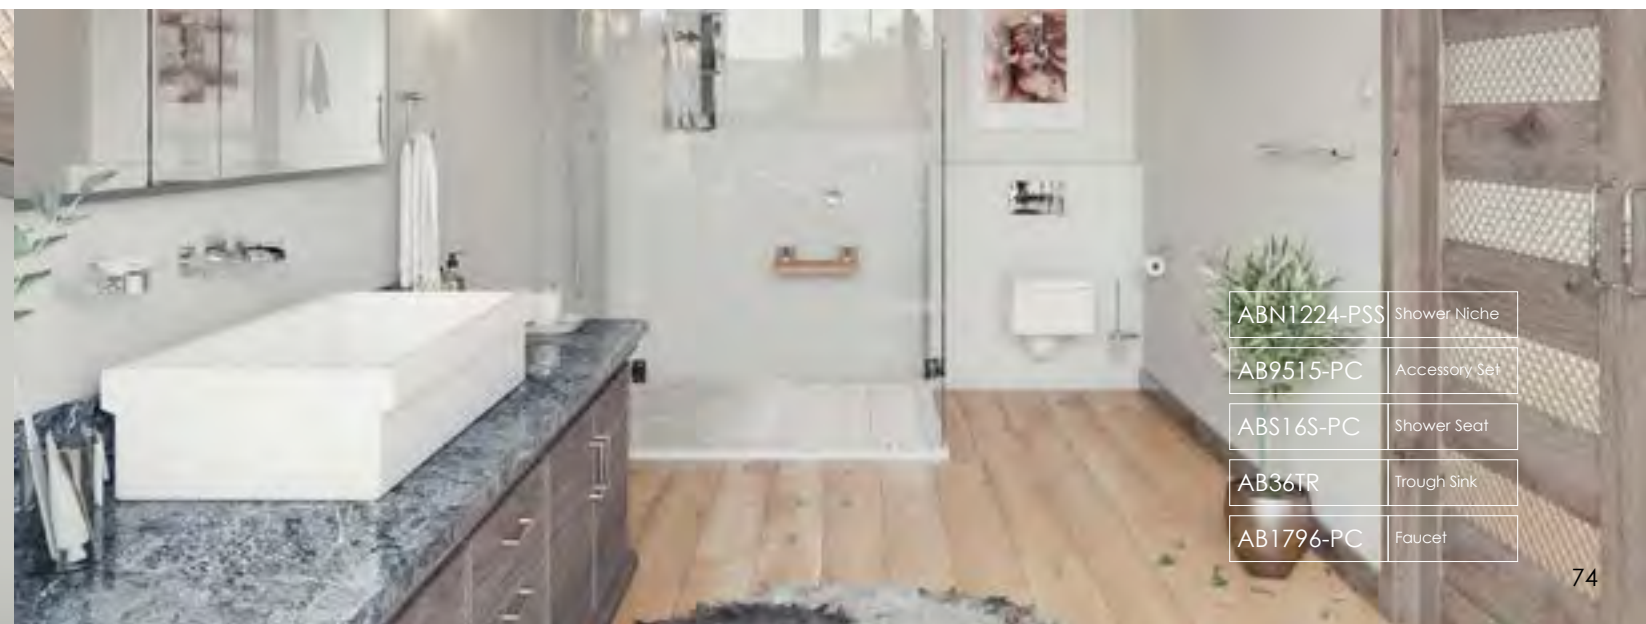

ABN1224-PSS	Shower Niche
AB9515-PC	Accessory Set
ABS16S-PC	Shower Seat
AB36TR	Trough Sink
AB1796-PC	Faucet