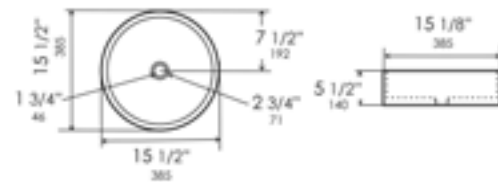

White, Black Matte

15 1/2" x 15 1/2" x 5 1/2"
12 lbs.