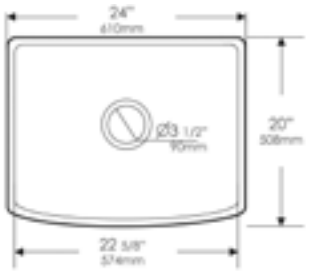

AB3918ARCH **ARCHED** Front Apron

White Biscuit

39" x 18" x 10"  
169 lbs.

Grid ABGR3918

AB3618DB **SMOOTH** Front Apron

White Biscuit

36" x 18" x 10"  
158 lbs.

Grid ABGR3618S

Grid Included

AB3918ARCH **ARCHED** Front Apron

White Biscuit

39" x 18" x 10"  
169 lbs.

Grid ABGR3918

AB3918DB **SMOOTH** Front Apron

White Biscuit

39" x 18" x 10"  
169 lbs.

24" x 18" x 10"  
60 lbs.

ABGR24

ABFC2420 **CURVED** Apron Single Bowl

White

24" x 20" x 10"  
68 lbs.

Grid Included

AB2418HS **SMOOTH / FLUTED**  
Reversible

White Biscuit Black Matte

24" x 18 1/8" x 10"  
97 lbs.

Smooth

Grid ABGR2418

AB503 **SMOOTH** Front Apron

23 1/2" x 16" x 8"  
48 lbs.

Grid GR503

AB507 **LIP** Front Apron

19 1/2" x 15 5/8" x 8"  
40 lbs.