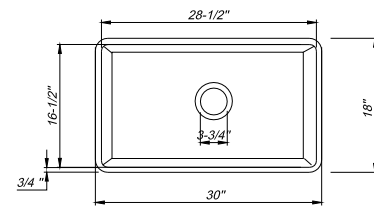

White

Biscuit

24" x 18" x 10"  
97 lbs.

Grid ABGR2418

ABF3018 **SMOOTH** Apron Single Bowl

White Black Matte  
Grey Matte

30" x 18" x 10"  
77 lbs.

ABGR30