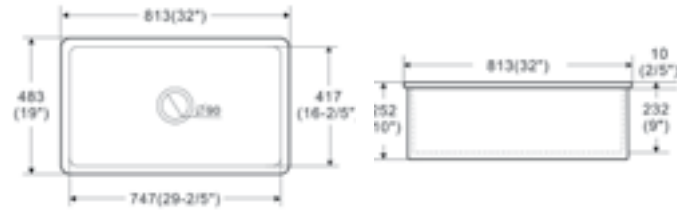

27" x 18" 10"  
55 lbs.

Grid ABGR27

- AB5007-BSS Soap Dispenser
- ABGR27 Stainless Steel Grid
- ABF2718UD-GM Undermount Fireclay Farm Sink

**NEW**  
ABF3219SUD **UNDERMOUNT**

White

32" x 19" x 10"  
34 lbs.