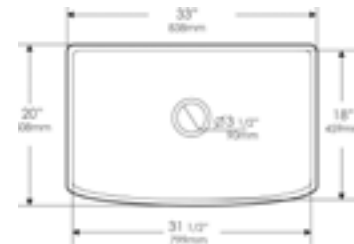

33" x 20" x 10"  
47 lbs.

Grid Included

Includes: Grid, Cutting Board, Drain Mat

**NEW**  
**ABFS3320S SMOOTH** Apron Single Bowl Step Rim White

33" x 20" x 10"  
 88 lbs.

Grid Included

**ABFC3320S SMOOTH** Curved Apron Single Bowl White

33" x 20" x 10"  
 83 lbs.

Grid Included

**ABFC3320D SMOOTH** Curved Apron Double Bowl White

33" x 20" x 10"  
 83 lbs.

Grid Included

**ABF3318D FLUTED / SMOOTH** Apron Double Bowl

White Black Matte  
 Grey Matte