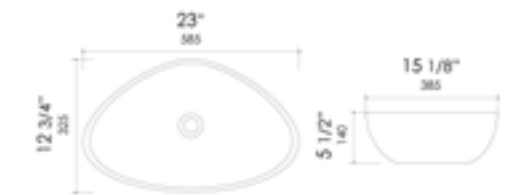

ABC913 Above Mount

White

15 3/8" x 12 3/4" x 5 1/2"  
13 lbs.

ABC914 Above Mount

White

23" x 12 3/4" x 5 1/2"  
20 lbs.

ABC801 Drop In

White