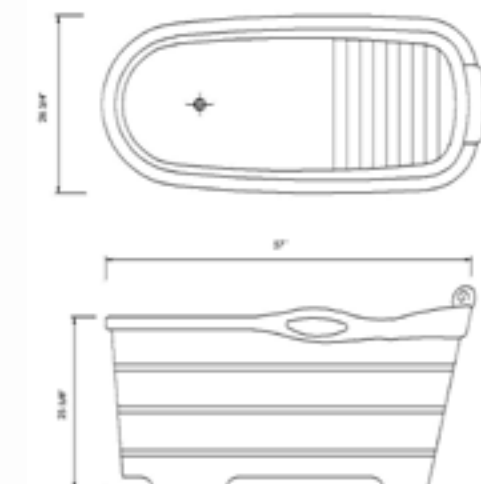

Cedar Wood

65" x 30 3/4" x 23 5/8"  
159 lbs.

AB1148

Rubber Wood

59" x 26 3/4" x 23 5/8"  
155 lbs.

AB1187

Rubber Wood

57" x 26 3/4" x 25 5/8"  
157 lbs.