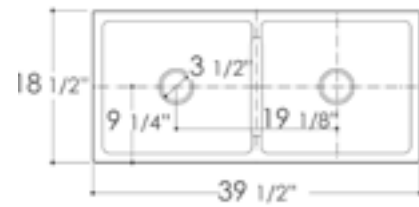

Grid Included

AB3918ARCH **ARCHED** Front Apron

White Biscuit

39" x 18" x 10"  
169 lbs.

Grid ABGR3918

AB3918DB **SMOOTH** Front Apron

White Biscuit

39" x 18" x 10"  
169 lbs.