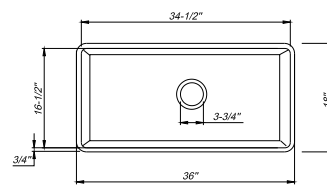

Grid ABGR36

White

36" x 20" x 10"