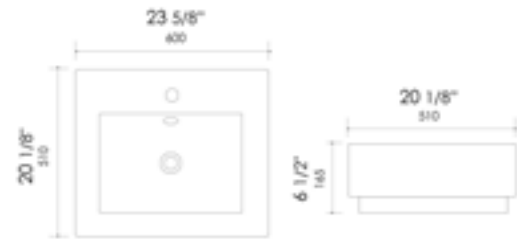

White

23 5/8" x 20 1/8" x 6 1/2"
46 lbs.

ABC702 Semi Recessed