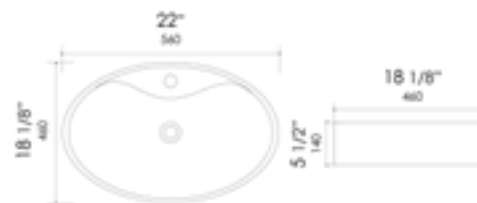

White

22" x 18 1/8" x 5 1/2"
27 lbs.