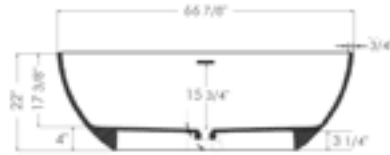

AB9952BM

Solid Surface Black & White Matte Rectangular Soaking Tub

67" x 31" x 23"

AB9941

Solid Surface Oval Soaking Tub

67" x 39" x 22"

**NEW**  
ABST55 White Solid Surface Resin Bathroom / Shower Stool

**NEW**  
ABST55BM Black Matte Solid Surface Resin Bathroom / Shower Stool