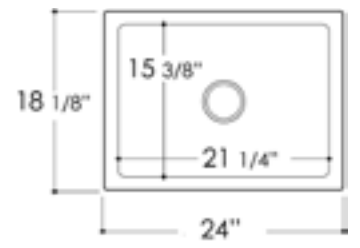

White Black Matte
Grey Matte

30" x 18" x 10"
77 lbs.