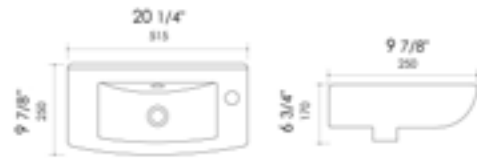

White

20 1/4" x 9.875" x 6 3/4"
15 lbs.