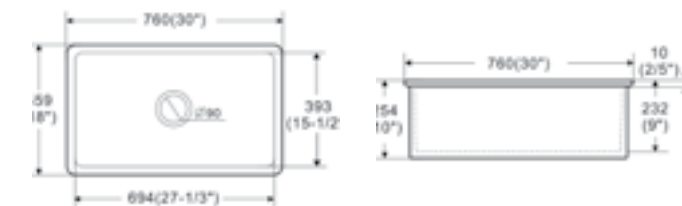

White

32" x 18" x 8"
72 lbs.

White Black Matte

24" x 18 1/8" x 10"
97 lbs.

White Black Matte

29 7/8" x 18 1/8" x 10"
111 lbs.

NEW ABF3018UD **UNDERMOUNT**

White

30" x 18" x 10"
32 lbs.

White Black Matte
Grey Matte

27" x 18" 10"
55 lbs.

- AB5007-BSS Soap Dispenser
- ABGR27 Stainless Steel Grid
- ABF2718UD-GM Undermount Fireclay Farm Sink