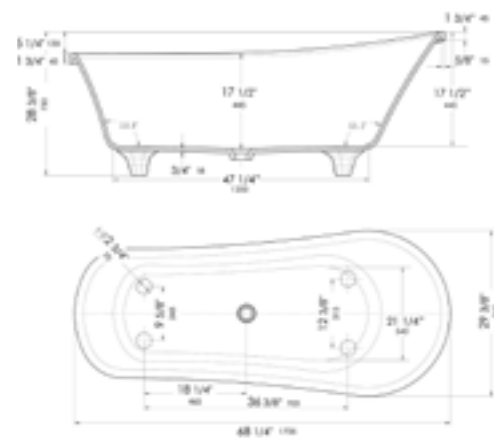

Solid Surface Black & White Matte Clawfoot Tub

68" x 30" x 17 1/2"