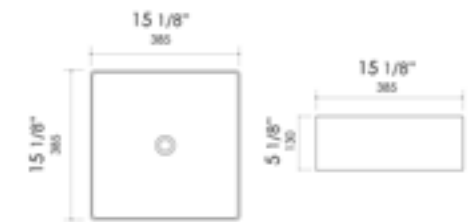

White, Black Matte

24" x 13 5/8" x 4 3/8"  
33 lbs.

ABC903 Above Mount

White, Black Matte

15 1/8" x 15 1/8" x 5 1/8"  
25 lbs.

ABC904 Above Mount

White

25 3/4" x 15 1/2" x 5 1/2"  
25 lbs.