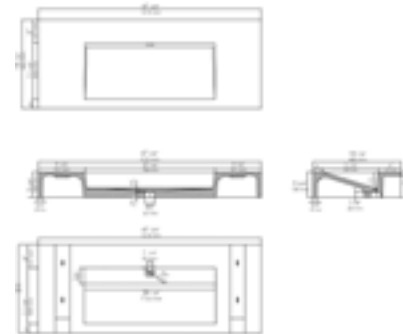

Concrete

15 3/4" x 8 3/4" x 4"
15 lbs.

NEW
AB4048BR