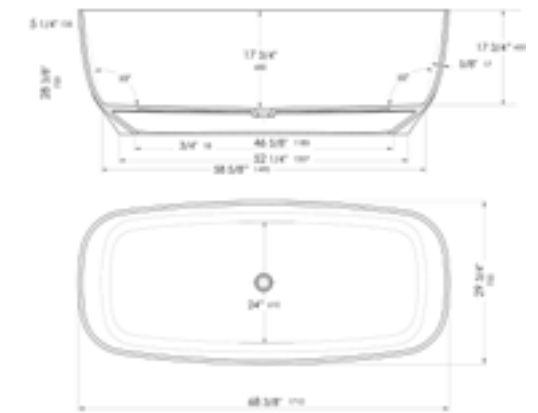

67" x 30" x 22"

AB9975

Solid Surface Contemporary Tub

68" x 30" x 17 3/4"

AB9980

Solid Surface Contemporary Tub

68" x 30" x 17 3/4"

AB9975BM