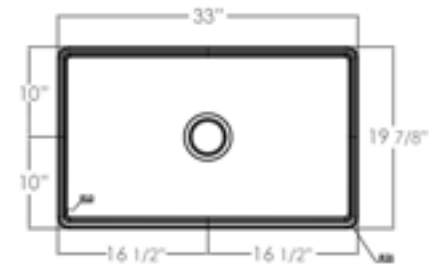

33" x 18" x 10"  
84 lbs.

ABGR33S

**AB532 FLUTED** Front Apron

White

33" x 20" x 10"  
99 lbs.

Grid GR533

**NEW** **ABFS3320D** Workstation Double Bowl Step Rim

White

33" x 20" x 10"  
47 lbs.

Grid Included

Includes: Grid, Cutting Board, Drain Mat

**NEW**  
**ABFS3320S SMOOTH** Apron Single Bowl Step Rim White

33" x 20" x 10"  
 88 lbs.

Grid Included

**ABFC3320S SMOOTH** Curved Apron Single Bowl White