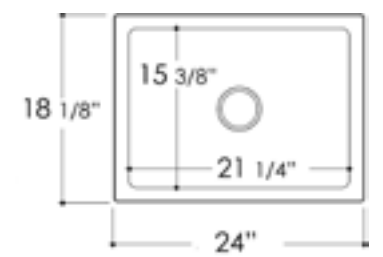

White

26" x 20" x 10"
71 lbs.