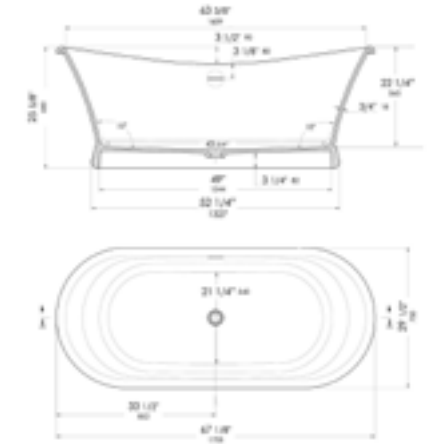

67" x 30" x 22"

AB9975

Solid Surface Contemporary Tub

68" x 30" x 17 3/4"

AB9980

Solid Surface Contemporary Tub

68" x 30" x 17 3/4"

AB9975BM