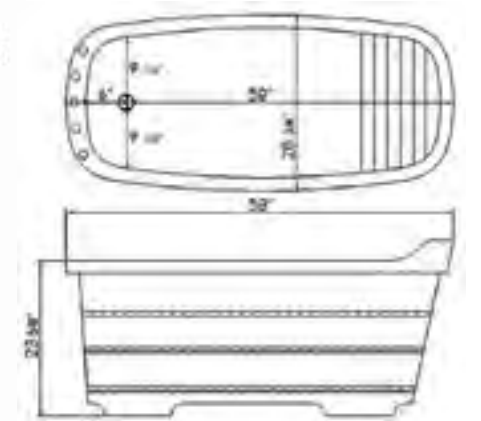

Cedar Wood

65" x 30 3/4" x 23 5/8"  
159 lbs.

AB1148

Rubber Wood

59" x 26 3/4" x 23 5/8"  
155 lbs.

AB1187

Rubber Wood

57" x 26 3/4" x 25 5/8"  
157 lbs.