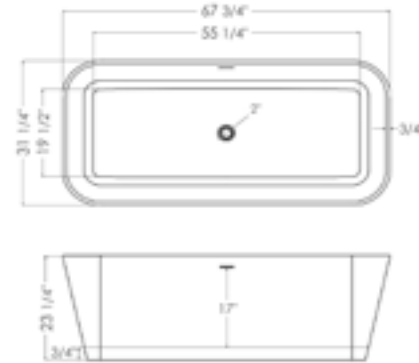

AB9952BM

Solid Surface Black & White Matte Rectangular Soaking Tub

67" x 31" x 23"