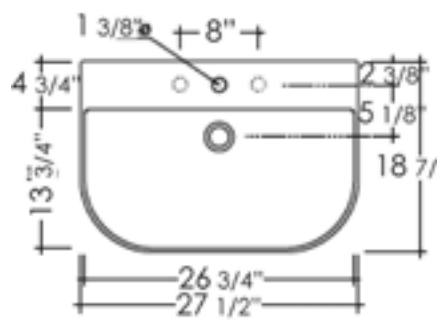

BATHROOM CERAMIC SINKS

White

17 1/4" x 13 1/2" x 7 3/4"
17 lbs.

White

19 3/4" x 18 7/8" x 5 1/2"
31 lbs.

White

23 5/8" x 18 7/8" x 5 1/2"
35 lbs.

White

27 1/2" x 18 7/8" x 5 1/2"
40 lbs.

(Faucets Not Included)

BATHROOM CERAMIC SINKS

AB9515-BM	Accessory Set
ABC906	Ceramic Sink
AB1796-BM	Faucet