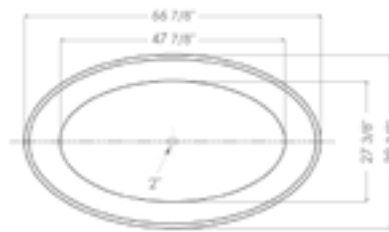

AB9952BM

Solid Surface Black & White Matte Rectangular Soaking Tub

67" x 31" x 23"

AB9941

Solid Surface Oval Soaking Tub

67" x 39" x 22"

**NEW**  
ABST55 White Solid Surface Resin Bathroom / Shower Stool

**NEW**  
ABST55BM Black Matte Solid Surface Resin Bathroom / Shower Stool