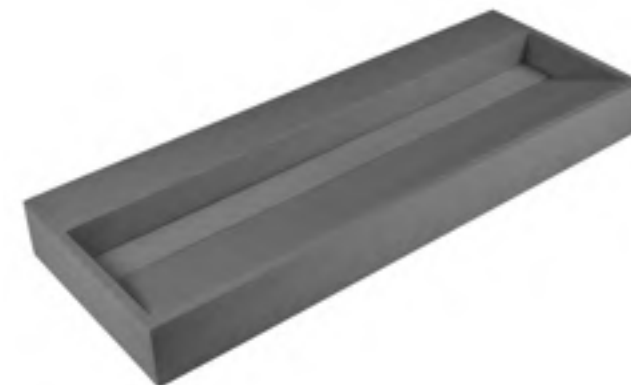

Concrete

39 1/4" x 18 1/2" x 5"  
62.5 lbs.

ABCO48TR

Concrete

48" x 18" x 3 1/4"  
99 lbs.

NEW

ABCO59TUB

Concrete