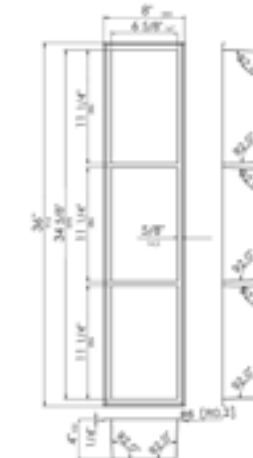

Black/Gold/Copper

ABNP2412

24" x 12" Horizontal PVD stainless steel shower / bathroom niche

Black/Gold/Copper

ABNP0836

8" x 36" Three shelf PVD stainless steel shower / bathroom niche

Black/Gold/Copper

ABNP1224