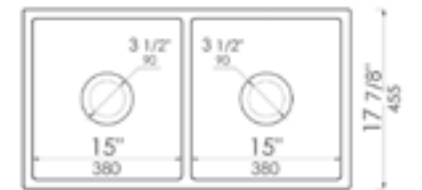

33" x 18" x 10"  
 86 lbs.

Smooth

ABGR33D

**ABCO3318DB FLUTED/SMOOTH**  
 Reversible Smooth or Fluted Double Bowl  
 Edged Corners

Concrete Color

32 5/8" x 17 7/8" x 9 7/8"  
 108 lbs.

Fluted

**AB539 LIP** Front Apron