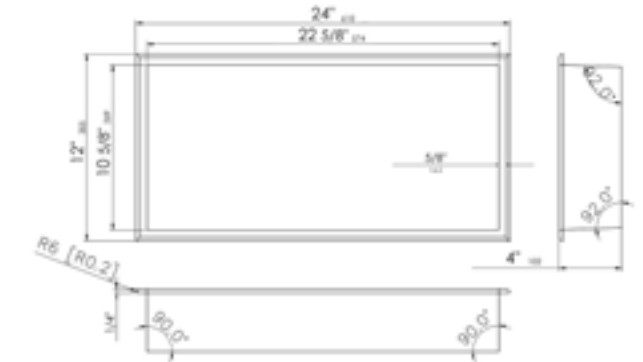

24" x 12" Horizontal PVD stainless steel shower / bathroom niche

Black/Gold/Copper

ABNP0836