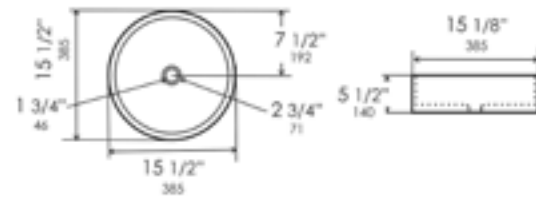

Black & White

15 1/2" x 15 1/2" x 5 1/2"
12 lbs.