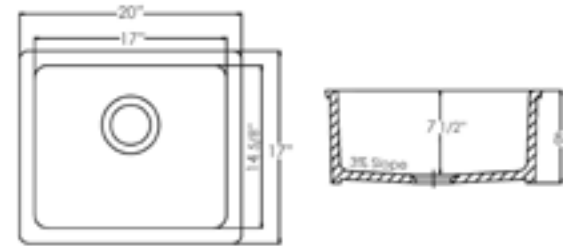

UNDERMOUNT FIRECLAY FARM SINKS

FIRECLAY PREP SINKS & ACCESSORIES

White Biscuit

23 1/4" x 17 1/4" x 8 1/2"
45 lbs.

AB2017 **UNDERMOUNT**

White Biscuit

20" x 17" x 8"
42 lbs.

17 3/4" x 17 3/4" x 8"
19 lbs.

White, Grey Matte, Black Matte

18 1/8" x 18 1/8" x 8"
33 lbs.

White, Grey Matte, Black Matte

12 1/4" x 18 1/4" x 7 3/8"
22 lbs.

White

18" x 18 1/2" x 8"
0.5 lbs.
PSS, BSS

AB5006-PSS Soap Dispenser

AB2017 Undermount Fireclay Sink