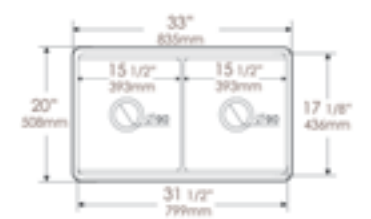

33" x 18" x 10"  
84 lbs.

ABGR33S

**AB532 FLUTED** Front Apron

White

33" x 20" x 10"  
99 lbs.

Grid GR533

**NEW** **ABFS3320D** Workstation Double Bowl Step Rim

White

33" x 20" x 10"  
47 lbs.

Grid Included

Includes: Grid, Cutting Board, Drain Mat

**NEW**  
**ABFS3320S SMOOTH** Apron Single Bowl Step Rim White

33" x 20" x 10"  
 88 lbs.

Grid Included

**ABFC3320S SMOOTH** Curved Apron Single Bowl White