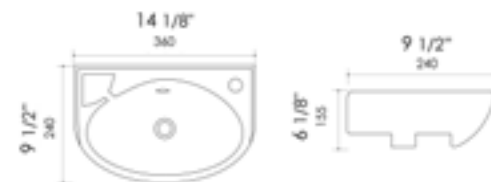

White

14 1/8" x 9 1/2" x 6 1/8"
12 lbs.