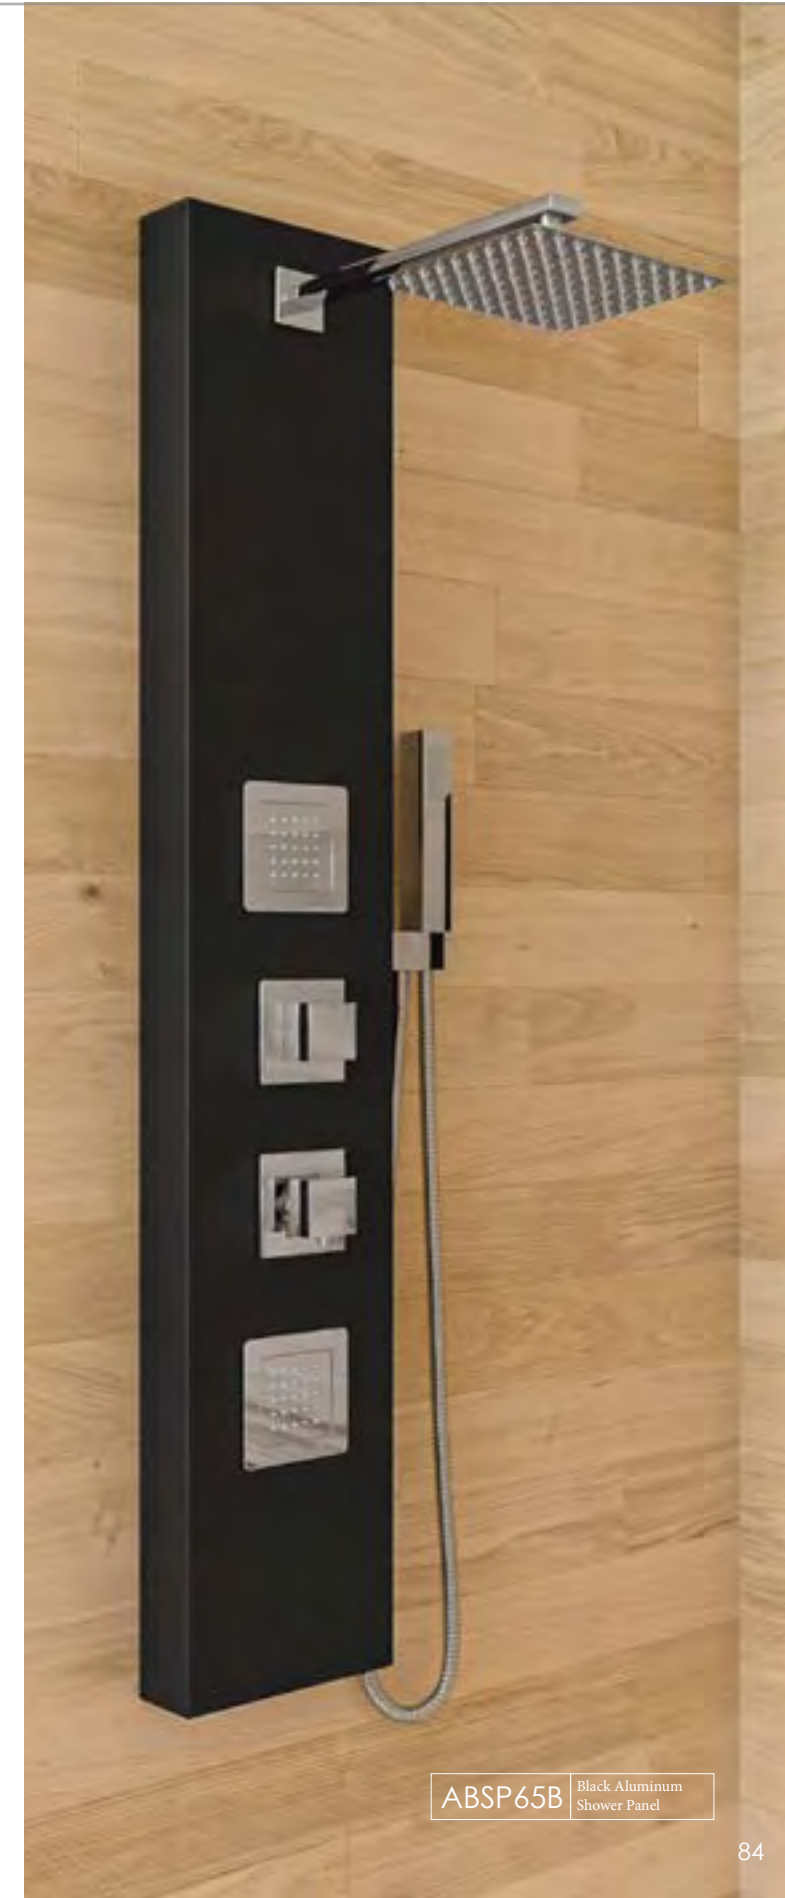

ABSP55B

Black Glass  
Shower Panel  
with 2 Body  
Sprays

ABSP60W

White Aluminum  
Shower Panel  
with 2 Body  
Sprays

ABSP65B

Black Aluminum  
Shower Panel  
with 2 Body  
Sprays

ABSP65B Black Aluminum Shower Panel