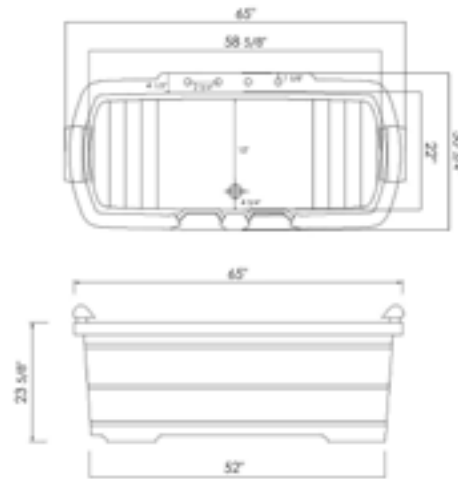

AB1130
2 Person Tub

Cedar Wood

65" x 30 3/4" x 23 5/8"
159 lbs.