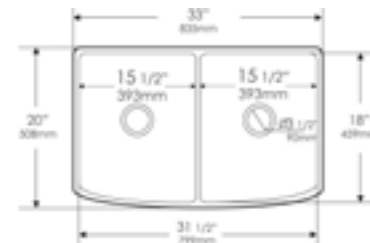

33" x 20" x 10"  
47 lbs.

Grid Included

Includes: Grid, Cutting Board, Drain Mat

**NEW**  
**ABFS3320S SMOOTH** Apron Single Bowl Step Rim White

33" x 20" x 10"  
 88 lbs.

Grid Included

**ABFC3320S SMOOTH** Curved Apron Single Bowl White

33" x 20" x 10"  
 83 lbs.

Grid Included

**ABFC3320D SMOOTH** Curved Apron Double Bowl White

33" x 20" x 10"  
 83 lbs.

Grid Included

**ABF3318D FLUTED / SMOOTH** Apron Double Bowl

White Black Matte  
 Grey Matte

33" x 18" x 10"  
 86 lbs.

Smooth

ABGR33D

**ABCO3318DB FLUTED/SMOOTH**  
 Reversible Smooth or Fluted Double Bowl  
 Edged Corners

Concrete Color

32 5/8" x 17 7/8" x 9 7/8"  
 108 lbs.

Fluted

**AB539 LIP** Front Apron