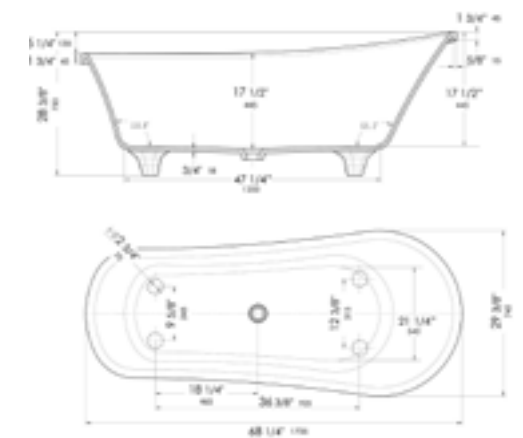

Solid Surface Clawfoot Tub

68" x 30" x 17 1/2"