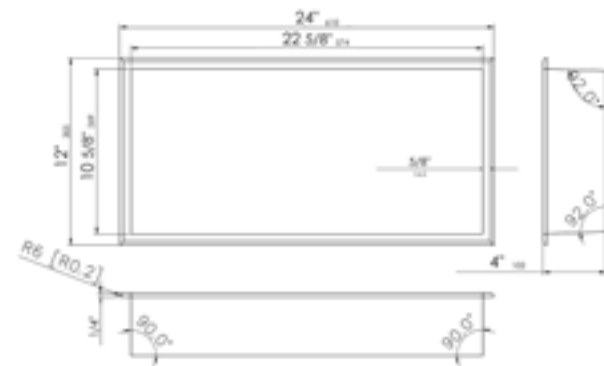

24" x 12" Horizontal stainless steel shower / bathroom niche

Black Matte/White

ABN2412

24" x 12" Horizontal stainless steel shower / bathroom niche

PSS, BSS