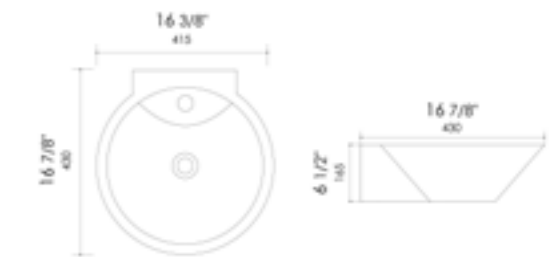

White

16 3/8" x 16 3/8" x 6 1/2"
21 lbs.