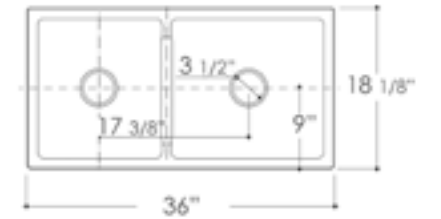

White Biscuit

39" x 18" x 10"
169 lbs.

White Biscuit

39" x 18" x 10"
169 lbs.

White Biscuit

36" x 18" x 10"
158 lbs.

AB3618DB **SMOOTH** Front Apron

White Biscuit

36" x 18" x 10"
158 lbs.

White Black Matte
Black Glossy

36" x 18" x 10"
87 lbs.

Smooth