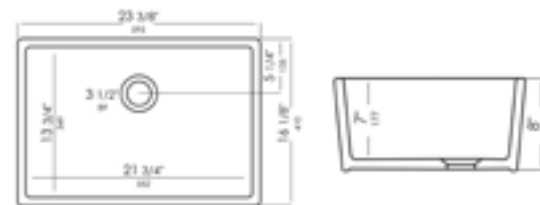

White

32" x 19" x 10"
34 lbs.

White

32" x 19" x 10"
34 lbs.

AB503UM **UNDERMOUNT**

White

23" x 16 1/8" x 8"
71 lbs.

AB5008-BSS	Water Dispenser
ABGR33S	Stainless Steel Grid
AB2013	Faucet
ABF3318S-W	Undermount Fireclay Sink