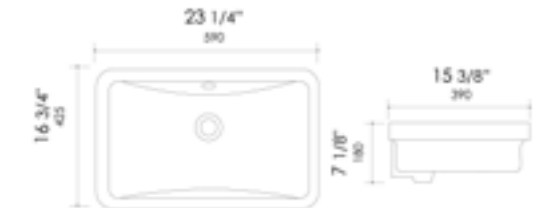

White

16 7/8" x 16 7/8" x 6 3/4"  
14 lbs.

ABC602 Under Mount

White

22 1/2" x 16 3/4" x 8 1/4"  
20 lbs.

ABC603 Under Mount

White

23 1/4" x 16 3/4" x 7 1/8"  
19 lbs.