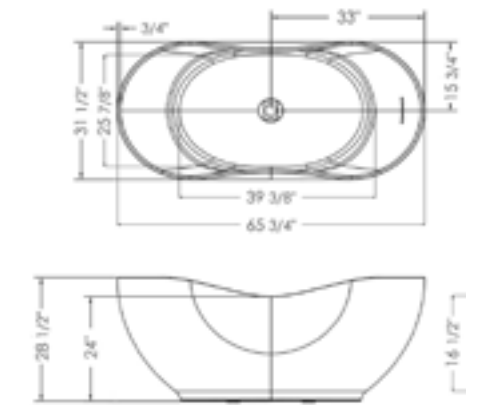

Solid Surface Slipper Soaking Tub

72" x 33" x 34"

AB9949

Solid Surface Soaking Tub

66" x 32" x 28"

AB9942

Solid Surface Rectangular Soaking Tub

67" x 35" x 23"