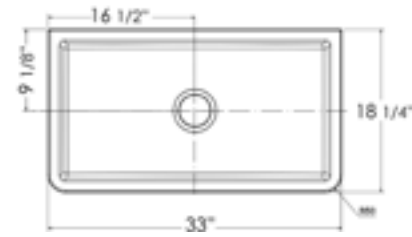

White

33" x 18 1/4" x 10"  
132 lbs.

Sharp

Grid ABGR3318

**AB533 SMOOTH** Front Apron

White

33" x 20" x 10"  
99 lbs.

Grid GR533