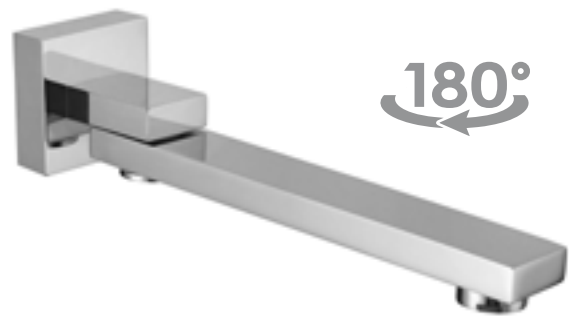

**AB9101** 3 Way Shower Diverter  
PC, BN

**AB9209** 3 Way Shower Diverter  
PC, BN

**AB2545** Shower Set w/ Body Spray

**ABN1212** 12" X 12" Square Shower Niche

**AB2867** Shower Set w/ Body Spray

AB7701 Square Foldable Tub Spout  
PC, BN, BM