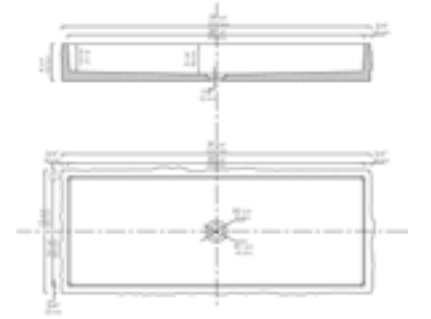

Concrete

15 3/4" x 8 3/4" x 4"  
15 lbs.

**NEW**  
AB4048BR

Wall mount installation brackets for ABCO40R and ABCO48R

**NEW**  
ABCO39TR

Concrete

15 3/4" x 8 3/4" x 4"  
15 lbs.

ABCO40TR