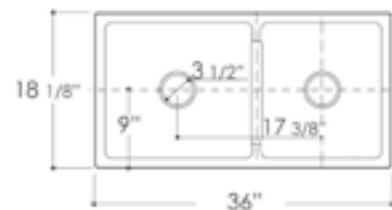

White Biscuit

39" x 18" x 10"
169 lbs.

White Biscuit

39" x 18" x 10"
169 lbs.

AB3618ARCH **ARCHED** Front Apron

White Biscuit

36" x 18" x 10"
158 lbs.

White Biscuit

36" x 18" x 10"
158 lbs.

White Black Matte
Black Glossy

36" x 18" x 10"
87 lbs.

Smooth