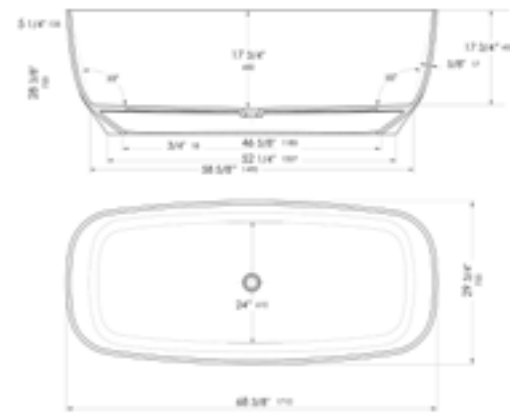

67" x 30" x 22"

AB9975

Solid Surface Contemporary Tub

68" x 30" x 17 3/4"

AB9980

Solid Surface Contemporary Tub

68" x 30" x 17 3/4"

AB9975BM