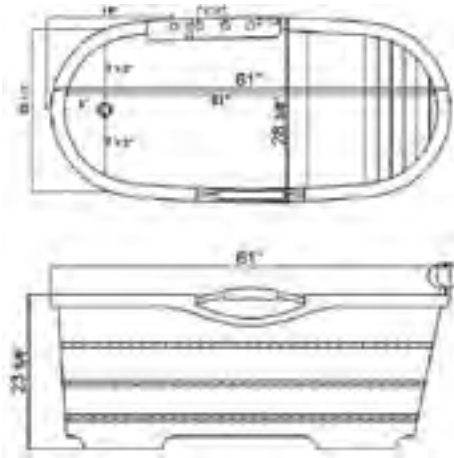

FREE STANDING CEDAR WOOD TUBS

FREE STANDING RUBBER WOOD TUBS

AB1136

Cedar Wood

61" x 28 3/8" x 23 5/8"
113 lbs.