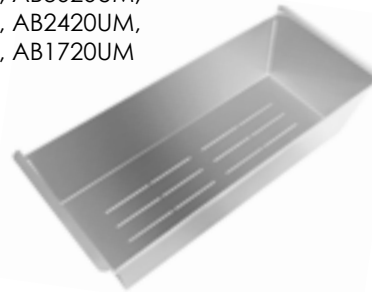

AB85SSC Colander Insert
for AB3420DI, AB3420UM,
AB3020DI, AB3020UM,
AB2420DI, AB2420UM,
AB1720DI, AB1720UM