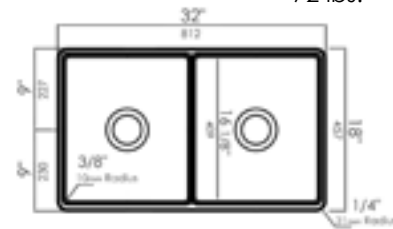

AB512UM **UNDERMOUNT**

White

32" x 18" x 8"
72 lbs.

Grid GR512L Grid GR512R

White Black Matte

24" x 18 1/8" x 10"
97 lbs.