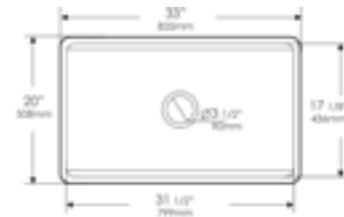

33" x 20" x 10"  
47 lbs.

Grid Included

Includes: Grid, Cutting Board, Drain Mat

**NEW**  
**ABFS3320S SMOOTH** Apron Single Bowl Step Rim White

33" x 20" x 10"  
 88 lbs.

Grid Included

**ABFC3320S SMOOTH** Curved Apron Single Bowl White