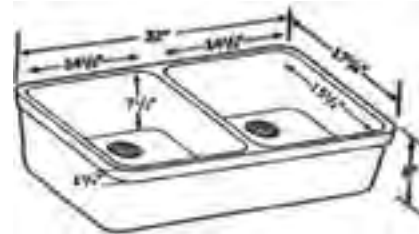

White

32 3/4" x 19 7/8" x 10"  
 103 lbs.

Grid GR538

AB512 **LIP** Front Apron

White Biscuit

31 3/4" x 17 3/4" x 8 1/2"  
72 lbs.

Grid GR512L Grid GR512R

AB5123 **LIP** Front Apron