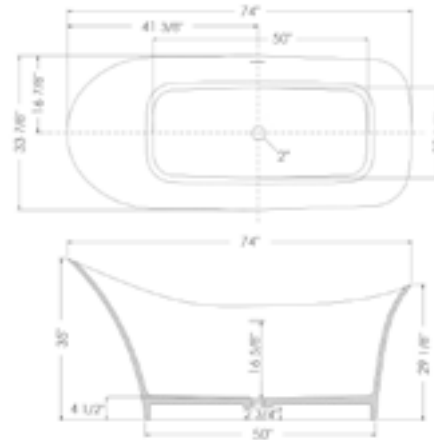

SOLID SURFACE RESIN SOAKING TUBS

SOLID SURFACE RESIN SOAKING TUBS

AB9915

Solid Surface Slipper Soaking Tub

72" x 33" x 34"

AB9949

Solid Surface Soaking Tub

66" x 32" x 28"