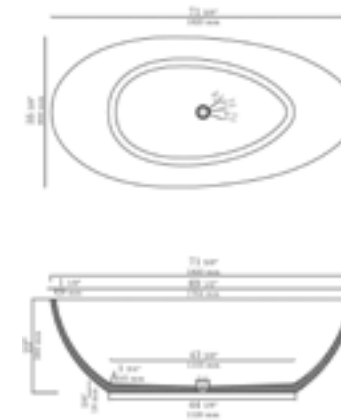

NEW

ABCO72TUB

Concrete

72" x 35" x 22"
438 lbs.