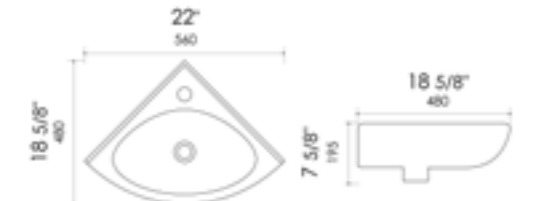

White

14 1/8" x 9 1/2" x 6 1/8"  
12 lbs.

ABC119 Wall Mount

White

16" x 10 5/8" x 5 1/2"  
16 lbs.

ABC120 Wall Mount

White

22" x 18 5/8" x 7 5/8"  
17 lbs.