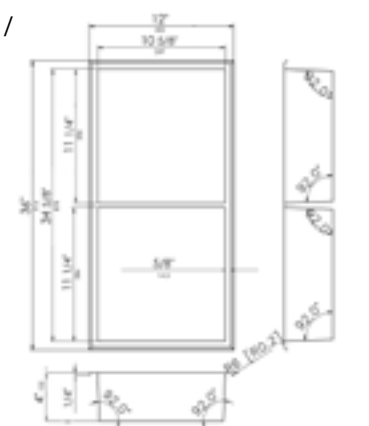

# HAMMOCKTUB1

**HammockTub1-BM**  
Black Matte 79" Acrylic Suspended Wall Mounted Hammock Bathtub  
78 3/4" x 33 1/2" x 22 1/4"  
95 lbs. Also available in White Matte