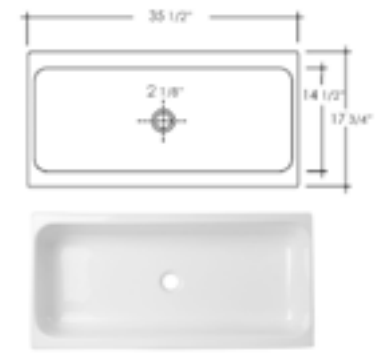

BATHROOM TROUGH SINK

AB36TR

White

35 1/2" x 17 3/4" x 7 7/8"
66 lbs.