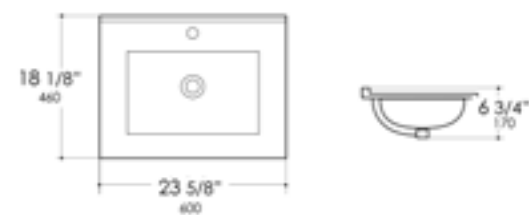

16 3/8" x 16 1/8" x 6 3/4"  
16 lbs.

ABC802 Drop In

White

20 7/8" x 17 1/2" x 7 5/8"  
15 lbs.

ABC803 Drop In

White

23 5/8" x 18 1/8" x 6 3/4"  
28 lbs.

ABC601 Under Mount