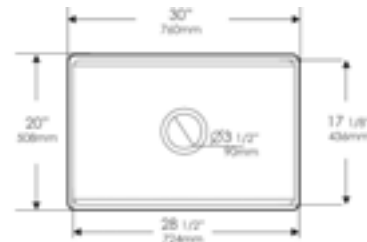

ABCO3020SB SMOOTH Front Apron

Concrete Color

29 3/4" x 20 7/8" x 9 7/8"
100 lbs.