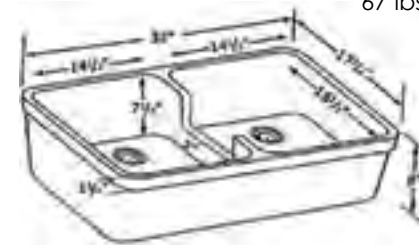

White

32 3/4" x 19 7/8" x 10"
103 lbs.