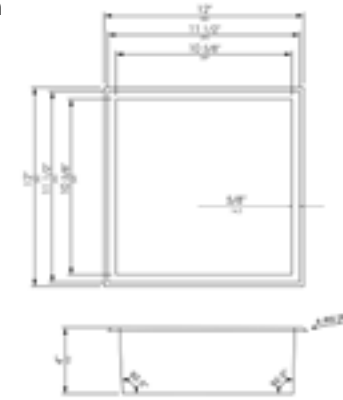

PSS, BSS

12" x 12" Square stainless steel shower / bathroom niche

ABN1616