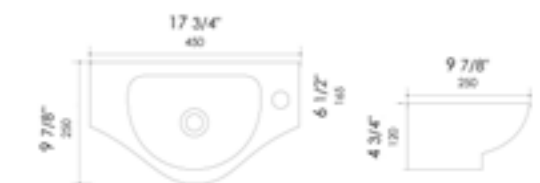

ABC113 Wall Mount

White

16 3/8" x 16 3/8" x 6 1/2"  
21 lbs.

ABC114 Wall Mount

White

17 3/4" x 9 7/8" x 4 3/4"  
16 lbs.

ABC115 Wall Mount

White