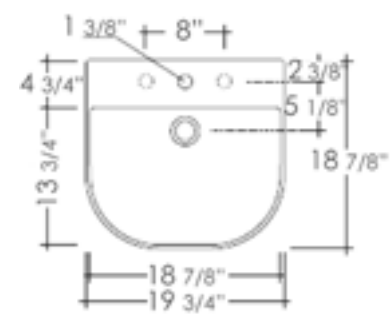

White

17 1/4" x 13 1/2" x 7 3/4"  
17 lbs.

AB110 Wall Mount

White

19 3/4" x 18 7/8" x 5 1/2"  
31 lbs.

AB111 Wall Mount

White

23 5/8" x 18 7/8" x 5 1/2"  
35 lbs.