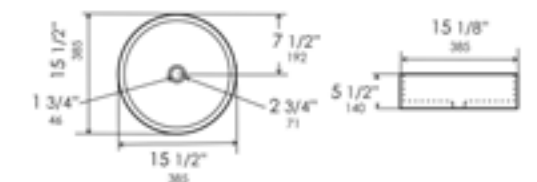

ABC905 Above Mount

White

15 1/8" x 15 1/8" x 5 3/4"  
12 lbs.

ABC906 Above Mount

Black & White

15 1/8" x 15 1/8" x 5 1/8"  
12 lbs.

ABC907 Above Mount

White, Black Matte