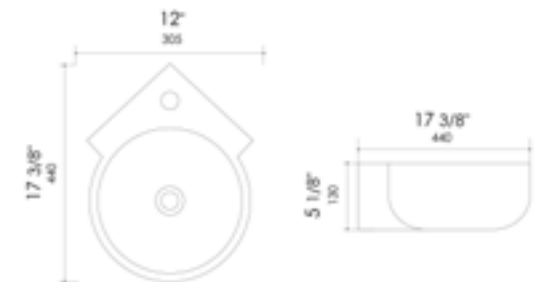

White

12" x 17 3/8" x 5 1/8"
14 lbs.