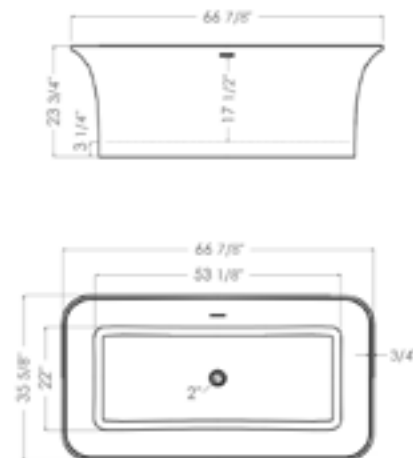

Solid Surface Slipper Soaking Tub

72" x 33" x 34"

AB9949

Solid Surface Soaking Tub

66" x 32" x 28"

AB9942

Solid Surface Rectangular Soaking Tub

67" x 35" x 23"