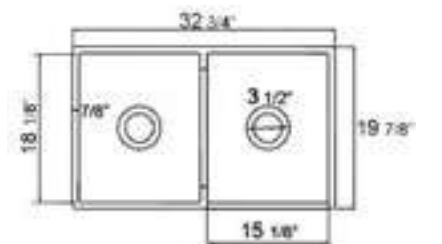

White

32 3/4" x 19 7/8" x 10"
103 lbs.

Grid GR538