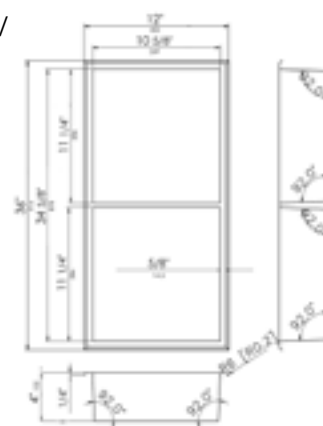

Black Matte/White

12" x 24" Two shelf stainless steel shower / bathroom niche

ABN0836