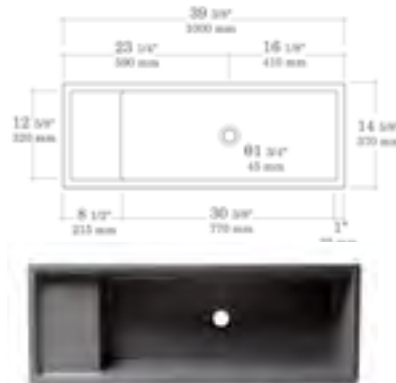

NEW
AB39TR

White

39" x 14" x 7"
70 lbs.

NEW
AB39TRBM

Black Matte

39" x 14" x 7"
70 lbs.

NEW
AB39TRGM

Grey Matte

39" x 14" x 7"
70 lbs.

AB48TR

White

47 1/4" x 17 3/4" x 7 7/8"
93 lbs.

AB5009
Pop-Up Drain without Overflow
PSS, BSS

NEW
AB48TRBM

Black Matte

47 1/4" x 17 3/4" x 7 7/8"
93 lbs.

NEW
AB48TRGM

Grey Matte

47 1/4" x 17 3/4" x 7 7/8"
93 lbs.

These three sinks are reversible, with concave design on one side and a lip design on the other side.