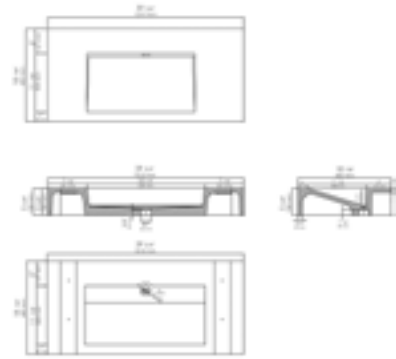

NEW

ABCO24R

Concrete

24" x 15" x 5"  
50 lbs.

**NEW**  
ABCO40R

Concrete

16 3/4" x 4"  
16 lbs.

**NEW**  
ABCO48R