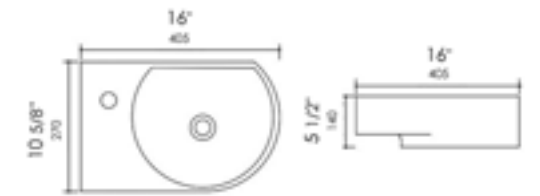

White

14 1/8" x 9 1/2" x 6 1/8"  
12 lbs.

ABC119 Wall Mount

White

16" x 10 5/8" x 5 1/2"  
16 lbs.

ABC120 Wall Mount

White

22" x 18 5/8" x 7 5/8"  
17 lbs.