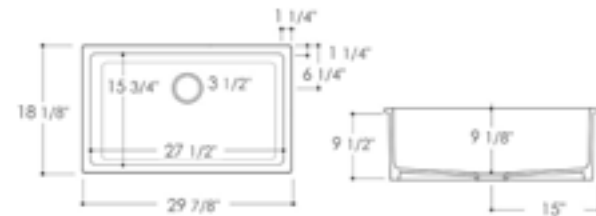

White Black Matte

29 7/8" x 18 1/8" x 10"
111 lbs.

White

30" x 18" x 10"
32 lbs.