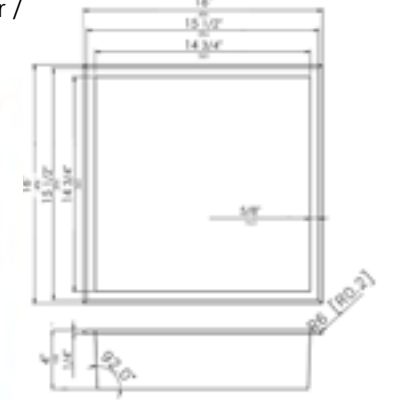

16" x 16" PVD Square stainless steel shower / bathroom niche

Black/Gold/Copper

ABNP2412