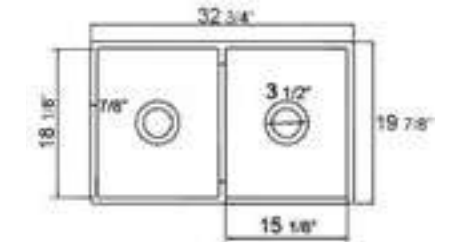

White

30" x 20" x 10"
80 lbs.