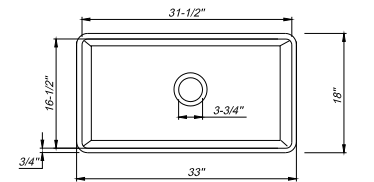

33" x 18" x 10"  
84 lbs.

ABGR33S

**AB532 FLUTED** Front Apron

White

33" x 20" x 10"  
99 lbs.

Grid GR533

**NEW** **ABFS3320D** Workstation Double Bowl Step Rim

White