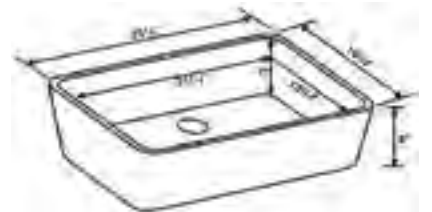

24" x 18 1/8" x 10"  
97 lbs.

Smooth

Grid ABGR2418

AB503 **SMOOTH** Front Apron

23 1/2" x 16" x 8"  
48 lbs.

Grid GR503

AB507 **LIP** Front Apron

19 1/2" x 15 5/8" x 8"  
40 lbs.