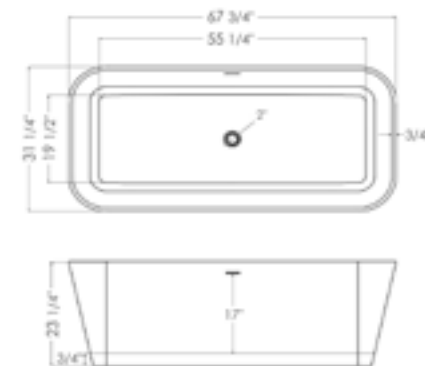

AB9951

Solid Surface Slipper Soaking Tub

73" x 30" x 36"

AB9952

Solid Surface Rectangular Soaking Tub

67" x 31" x 23"

- AB9949 Resin Soaking Tub
- ABMC2432BT Medicine Cabinet
- AB2843-PC Floor Mounted Tub Filler
- AB1433-BN Faucet
- ABC122 Bathroom Sink