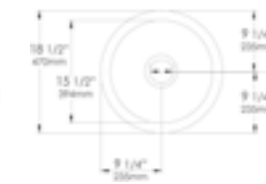

ABF1818R **ROUND** Prep Sink

17 3/4" x 17 3/4" x 8"
19 lbs.