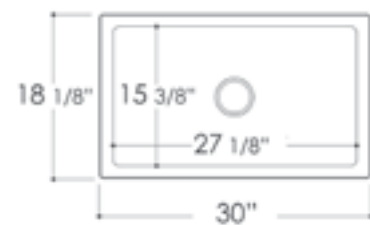

White

30" x 18" x 10"
111 lbs.

Grid ABGR3018