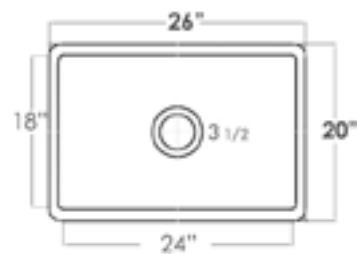

AB3918ARCH **ARCHED** Front Apron

White Biscuit

39" x 18" x 10"  
169 lbs.

Grid ABGR3918

AB3618DB **SMOOTH** Front Apron

White Biscuit

36" x 18" x 10"  
158 lbs.

Grid ABGR3618S

AB2418SB **SMOOTH** Front Apron

White

Biscuit

24" x 18" x 10"  
97 lbs.

Grid ABGR2418

AB505 **SMOOTH** Front Apron

White

26" x 20" x 10"  
71 lbs.