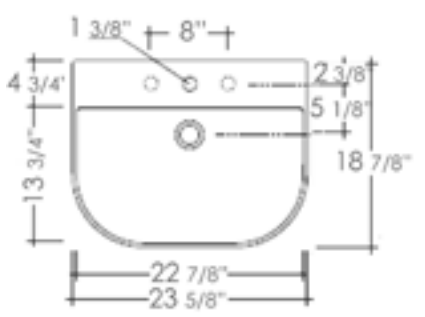

White

17 1/4" x 13 1/2" x 7 3/4"  
17 lbs.

AB110 Wall Mount

White

19 3/4" x 18 7/8" x 5 1/2"  
31 lbs.

AB111 Wall Mount

White

23 5/8" x 18 7/8" x 5 1/2"  
35 lbs.