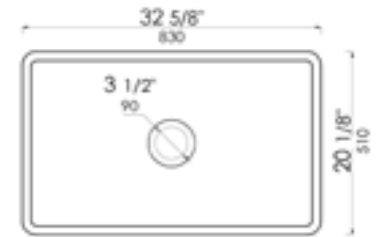

White Biscuit

36" x 18" x 10"
158 lbs.

White Biscuit

36" x 18" x 10"
158 lbs.

White Biscuit Black Glossy
Black Matte

33 1/8" x 18 1/8" x 10"
76 lbs.

Smooth

Concrete Color

32 5/8" x 20 7/8" x 9 7/8"
122 lbs.

Fluted

ABST35-BSS	Strainer
AB5006-BSS	Soap Dispenser
ABKF3001-BN	Faucet
AB3318HS-BM	Reversible Sink