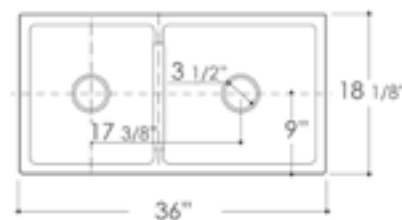

AB3918ARCH **ARCHED** Front Apron

White Biscuit

39" x 18" x 10"  
169 lbs.

Grid ABGR3918

AB3618DB **SMOOTH** Front Apron

White Biscuit

36" x 18" x 10"  
158 lbs.

Grid ABGR3618S