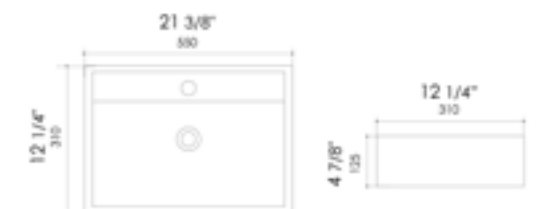

White

21 3/8" x 12 1/4" x 4 7/8"
22 lbs.