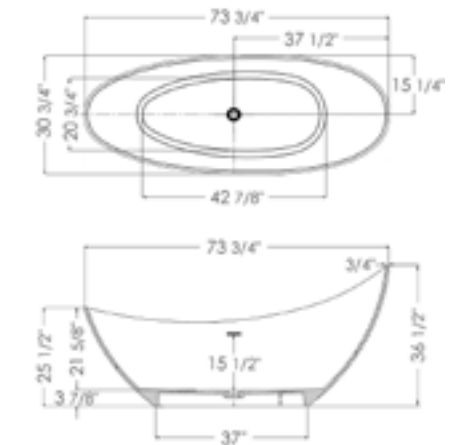

SOLID SURFACE RESIN SOAKING TUBS

SOLID SURFACE RESIN SOAKING TUBS

AB9915

Solid Surface Slipper Soaking Tub

72" x 33" x 34"

AB9949

Solid Surface Soaking Tub

66" x 32" x 28"

AB9942

Solid Surface Rectangular Soaking Tub

67" x 35" x 23"

AB9951

Solid Surface Slipper Soaking Tub

73" x 30" x 36"

AB9952

Solid Surface Rectangular Soaking Tub

67" x 31" x 23"

- AB9949 Resin Soaking Tub
- ABMC2432BT Medicine Cabinet
- AB2843-PC Floor Mounted Tub Filler
- AB1433-BN Faucet
- ABC122 Bathroom Sink