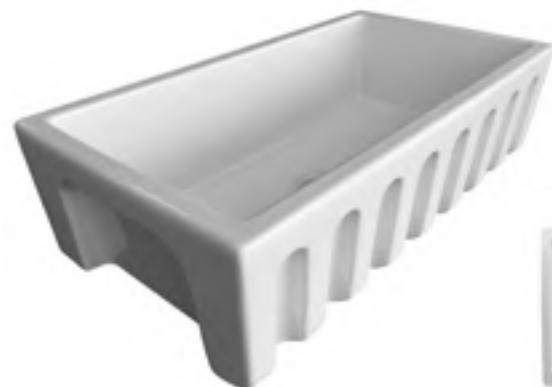

Grid ABGR3918

AB3618ARCH **ARCHED** Front Apron

White Biscuit

36" x 18" x 10"  
158 lbs.

Grid ABGR3618L

Grid ABGR3618S

AB3618DB **SMOOTH** Front Apron

White Biscuit

36" x 18" x 10"  
158 lbs.

Grid ABGR3618S

Grid ABGR3618L

AB3618HS **SMOOTH / FLUTED**  
Reversible

White Black Matte  
Black Glossy

36" x 18" x 10"  
87 lbs.

Smooth

Grid ABGR3618H

ABGR36	Stainless Steel Grid
ABF3618-GM	Reversible Sink

AB3618DB **SMOOTH** Front Apron

White Biscuit

36" x 18" x 10"  
158 lbs.

Grid ABGR3618S Grid ABGR3618L

AB3618ARCH **ARCHED** Front Apron

White Biscuit

36" x 18" x 10"  
158 lbs.

Grid ABGR3618L Grid ABGR3618S

AB3318HS **FLUTED/SMOOTH**  
Reversible Sharp or Round  
Edged Corners

White Biscuit Black Glossy  
Black Matte

33 1/8" x 18 1/8" x 10"  
76 lbs.

Smooth

Grid ABGR3318

ABCO3320SB **FLUTED/SMOOTH**  
Reversible Smooth or Fluted  
Edged Corners