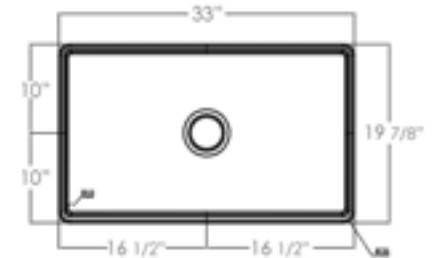

White

33" x 18 1/4" x 10"  
132 lbs.

Sharp

Grid ABGR3318

**AB533 SMOOTH** Front Apron

White

33" x 20" x 10"  
99 lbs.

Grid GR533