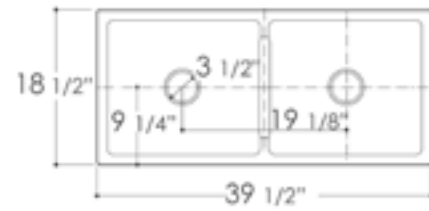

Grid Included

AB3918ARCH **ARCHED** Front Apron

White Biscuit

39" x 18" x 10"  
169 lbs.

Grid ABGR3918

AB3918DB **SMOOTH** Front Apron

White Biscuit

39" x 18" x 10"  
169 lbs.