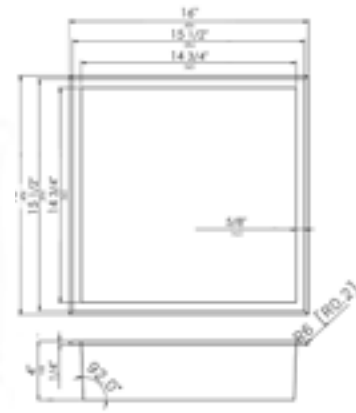

# BLACK & WHITE SHOWER NICHES

Made of stainless steel and powder coated

ABNC1212

Black Matte/White

12" x 12" Square stainless steel shower / bathroom niche

ABNC1616

Black Matte/White

16" x 16" Square stainless steel shower / bathroom niche