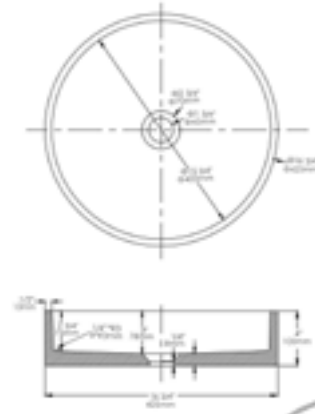

ABCO17R

Concrete

16 3/4" x 4"
16 lbs.