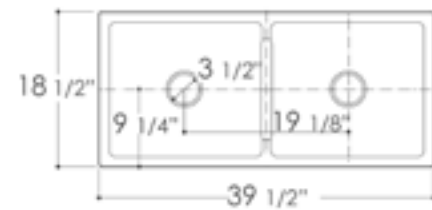

AB3918ARCH **ARCHED** Front Apron

White Biscuit

39" x 18" x 10"  
169 lbs.

Grid ABGR3918

AB3618DB **SMOOTH** Front Apron

White Biscuit

36" x 18" x 10"  
158 lbs.

Grid ABGR3618S