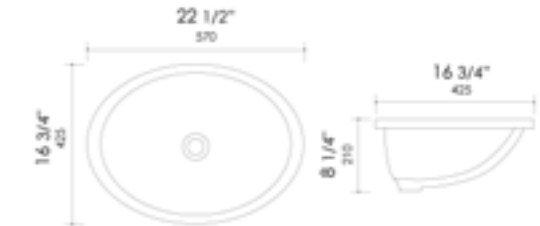

White

16 7/8" x 16 7/8" x 6 3/4"  
14 lbs.

ABC602 Under Mount

White

22 1/2" x 16 3/4" x 8 1/4"  
20 lbs.

ABC603 Under Mount

White

23 1/4" x 16 3/4" x 7 1/8"  
19 lbs.