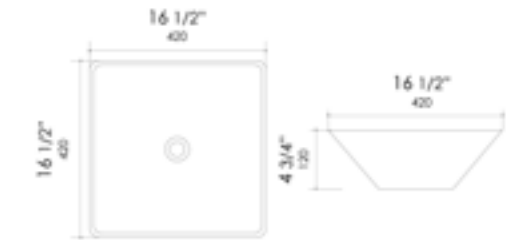

White

22" x 18 1/8" x 5 1/2"  
27 lbs.

ABC911 Above Mount

White

21 5/8" x 17 1/2" x 5 1/4"  
24 lbs.

ABC912 Above Mount

White

16 1/2" x 16 1/2" x 4 3/4"  
16 lbs.