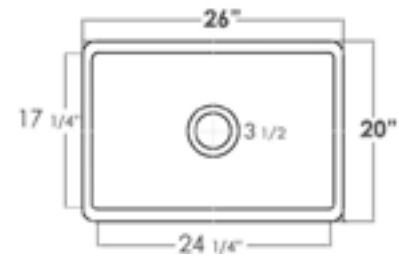

30" x 18" x 10"  
111 lbs.

Grid ABGR3018

GR503	Stainless Steel Grid
AB503-W	Fireclay Farm Sink

AB506 **LIP** Front Apron

White

26" x 20" x 10"  
71 lbs.

Grid GR505

AB2418ARCH **ARCHED** Front Apron