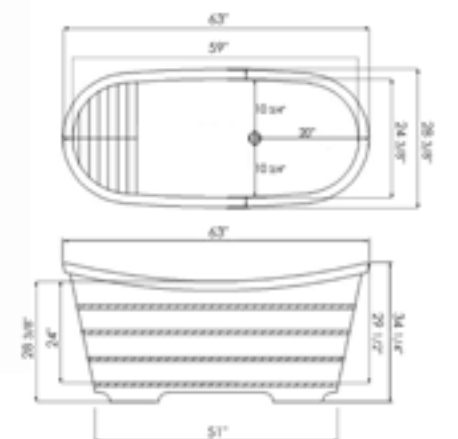

## FREE STANDING CEDAR WOOD TUBS

AB1103

Cedar Wood

59" x 25 5/8" x 26 3/4"  
122 lbs.

AB1105

Cedar Wood

63" x 28 3/8" x 34 1/4"  
122 lbs.

FREE STANDING CEDAR WOOD TUBS