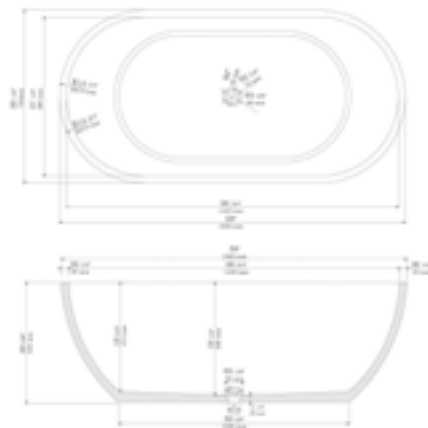

NEW

ABCO59TUB

Concrete

59" x 29 1/2" x 20 1/2"
324 lbs.