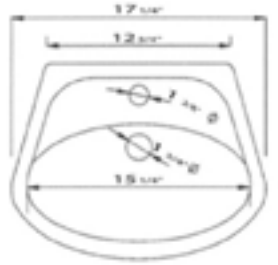

BATHROOM CERAMIC SINKS

AB106 Wall Mount

White

17 1/4" x 13 1/2" x 7 3/4"
17 lbs.

White

19 3/4" x 18 7/8" x 5 1/2"
31 lbs.