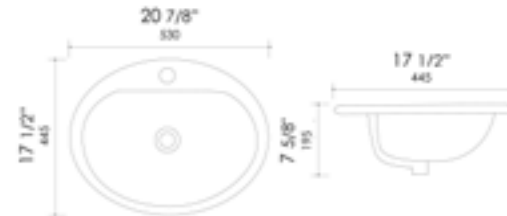

White

20 7/8" x 17 1/2" x 7 5/8"
15 lbs.