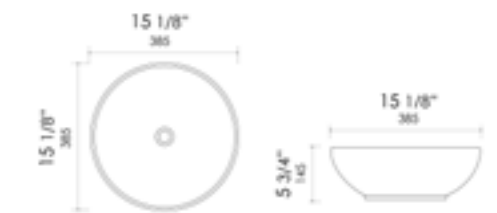

White

15 1/8" x 15 1/8" x 5 3/4"
12 lbs.