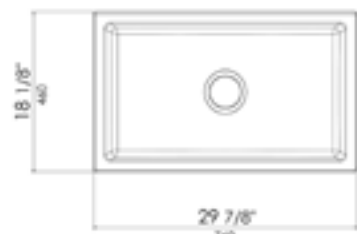

29 7/8" x 18 1/8" x 10"  
97 lbs.

Smooth

Grid ABGR3018

AB511 **LIP** Front Apron

White

29 7/8" x 19 3/4" x 10"  
90 lbs.

Grid GR510

AB3018SB **SMOOTH** Front Apron