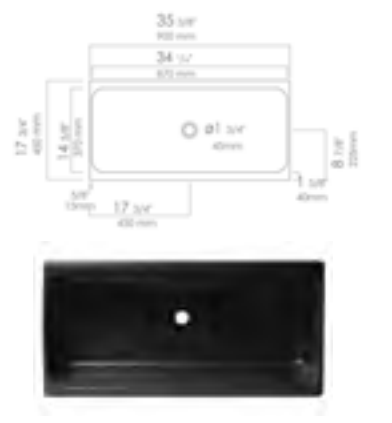

BATHROOM TROUGH SINK

AB36TR

White

35 1/2" x 17 3/4" x 7 7/8"  
66 lbs.

NEW

AB36TRBM

Black Matte

35 1/2" x 17 3/4" x 7 7/8"  
66 lbs.