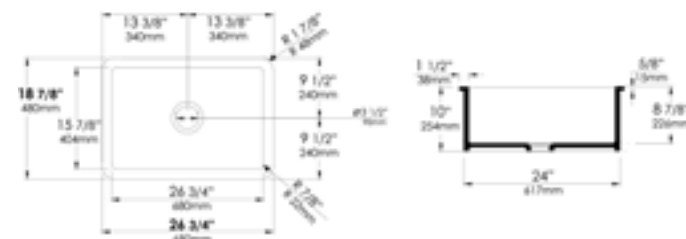

White Black Matte
Grey Matte

27" x 18" 10"
55 lbs.