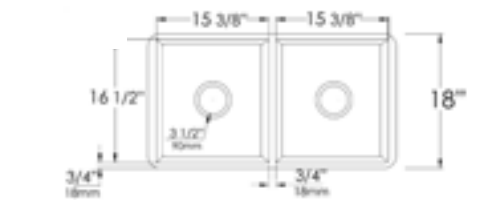

ABGR33D

Concrete Color

32 5/8" x 17 7/8" x 9 7/8"
108 lbs.