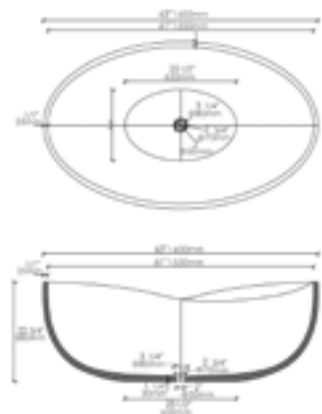

ABCO63TUB

Concrete

63" x 38 1/2" x 22 3/4"
397 lbs.