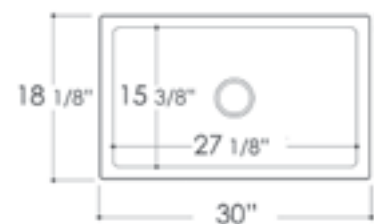

Grid ABGR3018

White

29 7/8" x 19 3/4" x 10"
90 lbs.