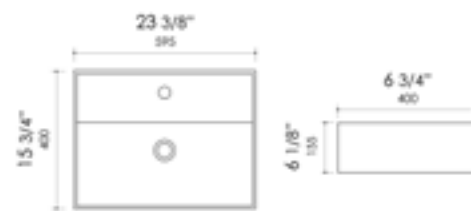

23 5/8" x 20 1/8" x 6 1/2"  
46 lbs.

ABC702 Semi Recessed

White

19 1/8" x 19 1/8" x 5 3/4"  
25 lbs.

ABC901 Above Mount

White, Black Matte

23 3/8" x 15 3/4" x 6 1/8"  
30 lbs.

ABC902 Above Mount