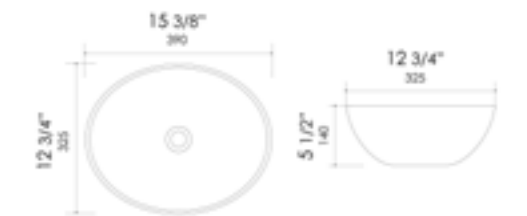

White

15 3/8" x 12 3/4" x 5 1/2"
13 lbs.