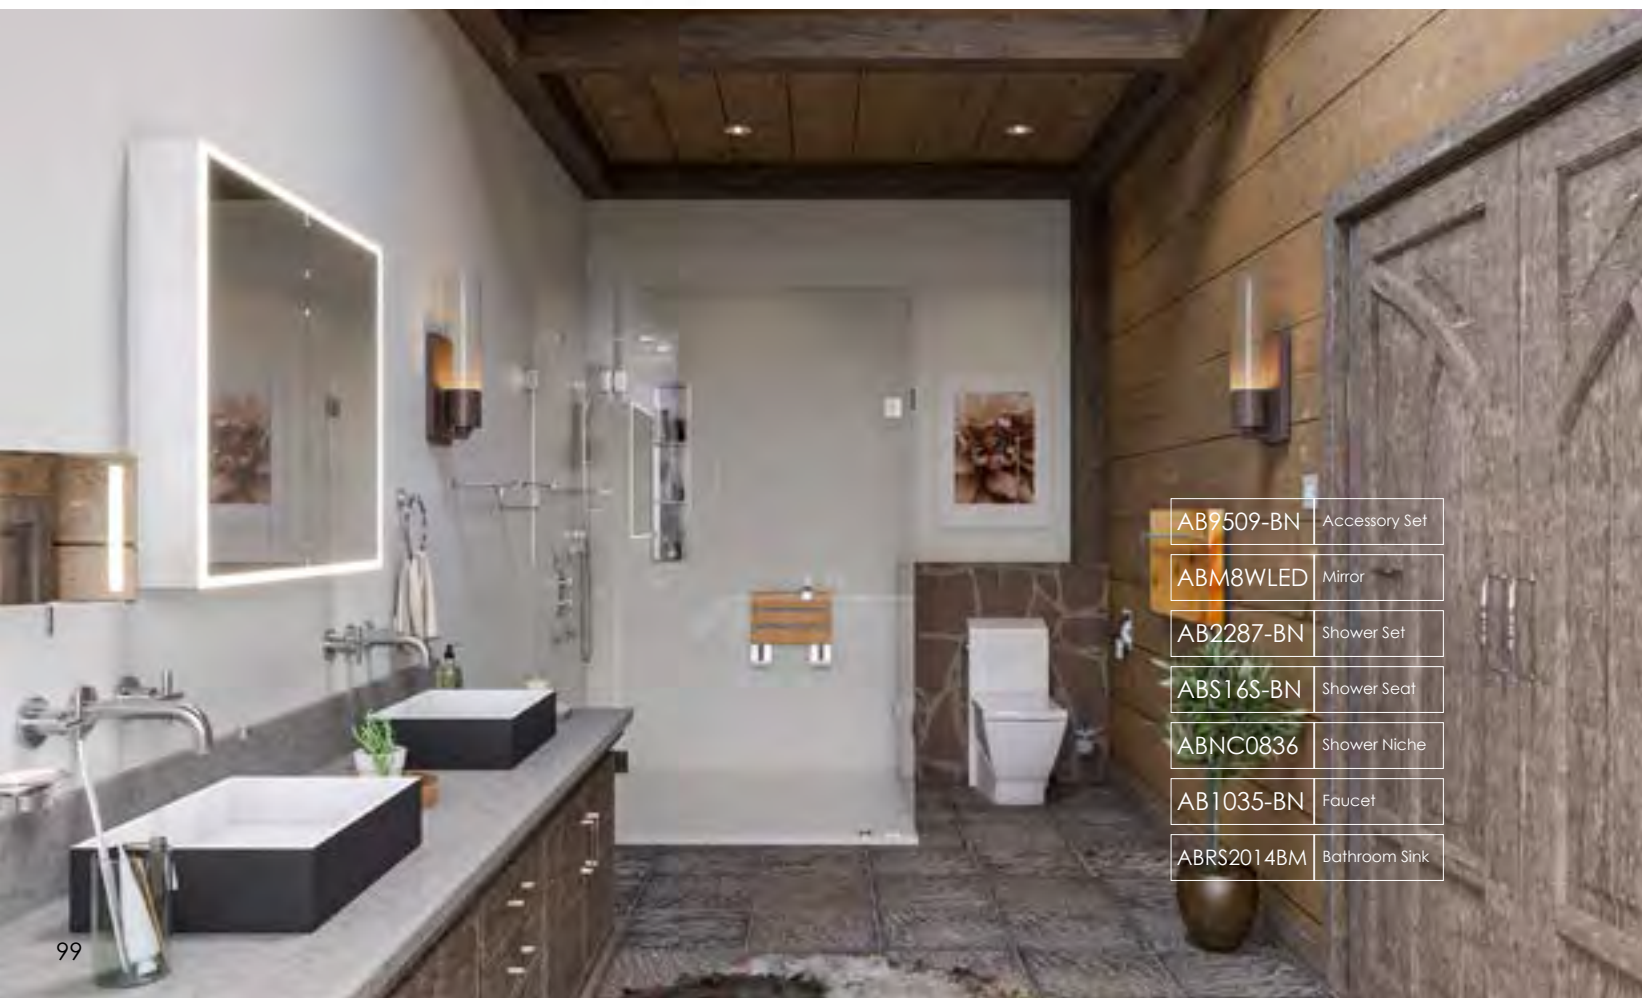

AB9521 PC, BN

- AB9509-BN Accessory Set
- ABM8WLED Mirror
- AB2287-BN Shower Set
- ABS16S-BN Shower Seat
- ABNC0836 Shower Niche
- AB1035-BN Faucet
- ABRS2014BM Bathroom Sink