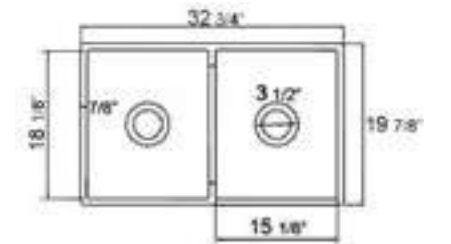

White

31 3/4" x 17 3/4" x 8 1/2"  
67 lbs.

Grid GR512L Grid GR512R

AB537 **FLUTED** Front Apron

White

32 3/4" x 19 7/8" x 10"  
103 lbs.

Grid GR538

AB538 **SMOOTH** Front Apron