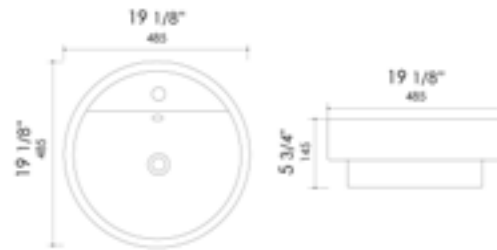

White

19 1/8" x 19 1/8" x 5 3/4"
25 lbs.