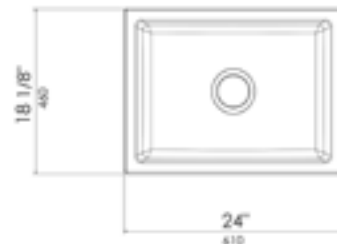

23 1/2" x 16" x 8"
48 lbs.