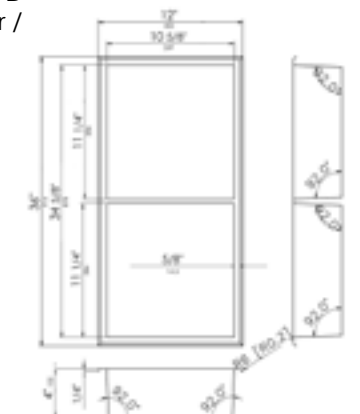

12" x 24" Two shelf PVD stainless steel shower / bathroom niche

Black/Gold/Copper