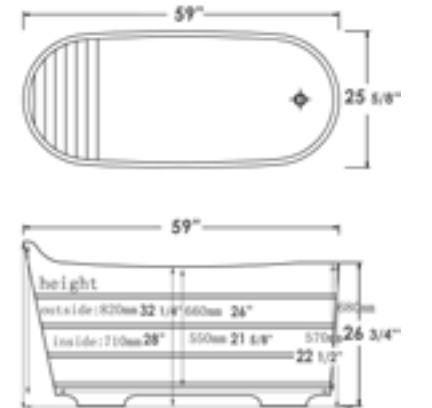

## FREE STANDING CEDAR WOOD TUBS

AB1103

Cedar Wood

59" x 25 5/8" x 26 3/4"  
122 lbs.

AB1105

Cedar Wood

63" x 28 3/8" x 34 1/4"  
122 lbs.

FREE STANDING CEDAR WOOD TUBS