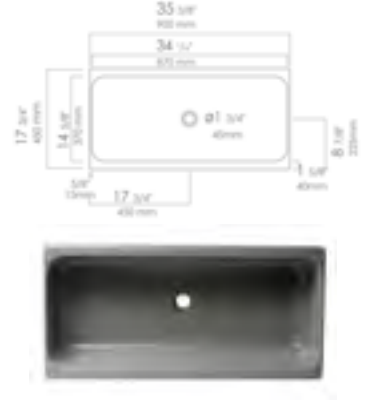

NEW

AB36TRGM

Grey Matte

35 1/2" x 17 3/4" x 7 7/8"
66 lbs.