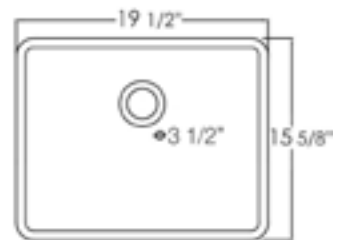

24" x 18 1/8" x 10"  
97 lbs.

Smooth

Grid ABGR2418

AB503 **SMOOTH** Front Apron

23 1/2" x 16" x 8"  
48 lbs.

Grid GR503

AB507 **LIP** Front Apron

19 1/2" x 15 5/8" x 8"  
40 lbs.