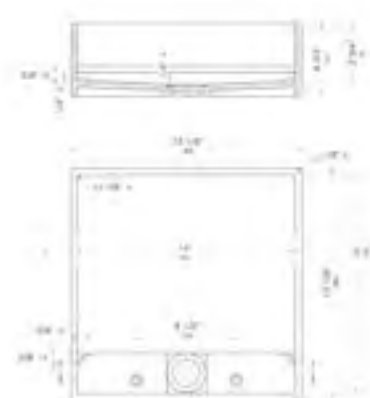

ABRS14S

White Matte

15 1/8" x 15 1/8" x 4 3/4"
13 lbs.