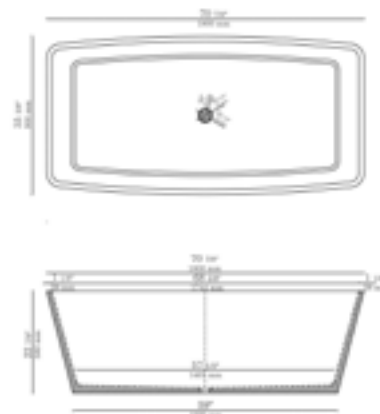

59" x 29 1/2" x 20 1/2"  
324 lbs.

ABCO63TUB

Concrete

63" x 38 1/2" x 22 3/4"  
397 lbs.

NEW

ABCO71TUB

Concrete

71" x 35" x 22"  
664 lbs.