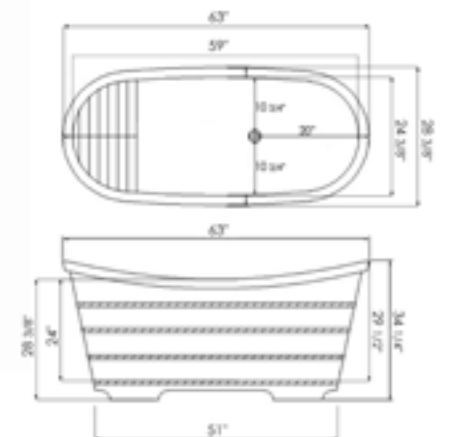

FREE STANDING CEDAR WOOD TUBS

AB1103

Cedar Wood

59" x 25 5/8" x 26 3/4"
122 lbs.

AB1105

Cedar Wood

63" x 28 3/8" x 34 1/4"
122 lbs.

FREE STANDING CEDAR WOOD TUBS