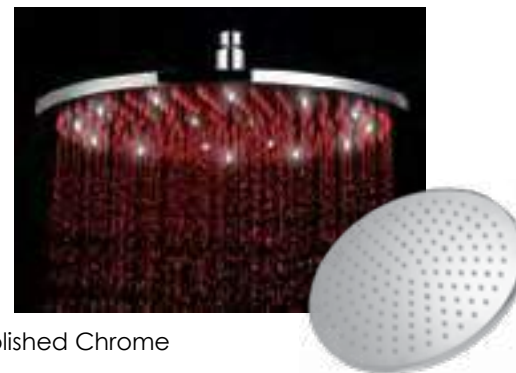

Polished Chrome

LED16R 16" Round PC, BN