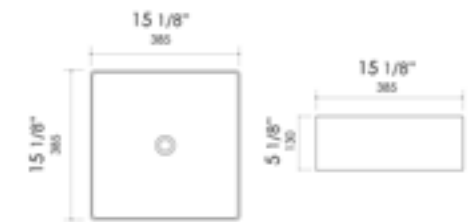

White, Black Matte

24" x 13 5/8" x 4 3/8"
33 lbs.

ABC903 Above Mount

White, Black Matte

15 1/8" x 15 1/8" x 5 1/8"
25 lbs.

ABC904 Above Mount

White

25 3/4" x 15 1/2" x 5 1/2"
25 lbs.