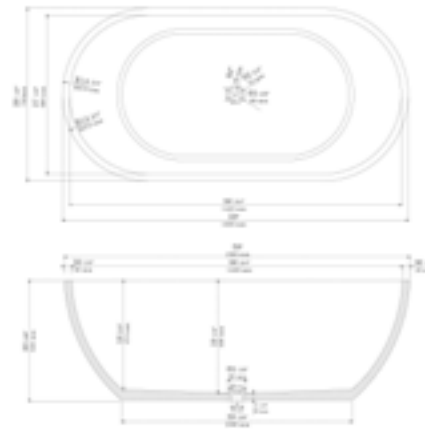

39 1/4" x 18 1/2" x 5"
62.5 lbs.

ABCO48TR

Concrete

48" x 18" x 3 1/4"
99 lbs.

NEW

ABCO59TUB

Concrete

59" x 29 1/2" x 20 1/2"
324 lbs.