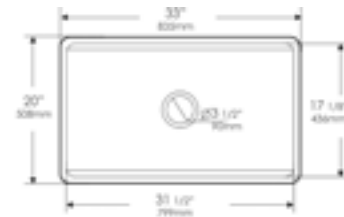

33" x 20" x 10"
47 lbs.

Grid Included

Includes: Grid, Cutting Board, Drain Mat

NEW ABFS3320S **SMOOTH** Apron Single Bowl Step Rim White

33" x 20" x 10"
88 lbs.

Grid Included

ABFC3320S **SMOOTH** Curved Apron Single Bowl White