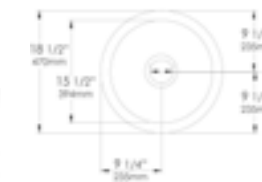

23 1/4" x 17 1/4" x 8 1/2"
45 lbs.

AB2017 **UNDERMOUNT**

White Biscuit

20" x 17" x 8"
42 lbs.

ABF1818R **ROUND** Prep Sink

17 3/4" x 17 3/4" x 8"
19 lbs.

Grid GR18R

White, Grey Matte, Black Matte