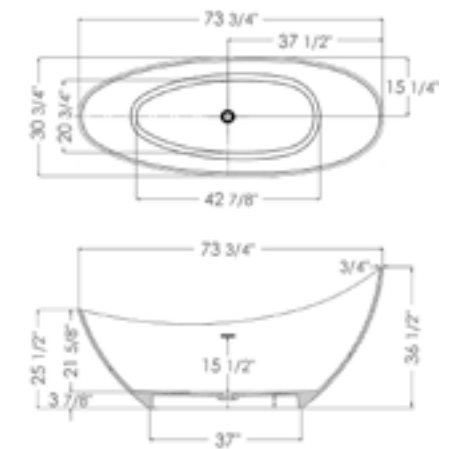

AB9951 Solid Surface Slipper Soaking Tub 73" x 30" x 36"