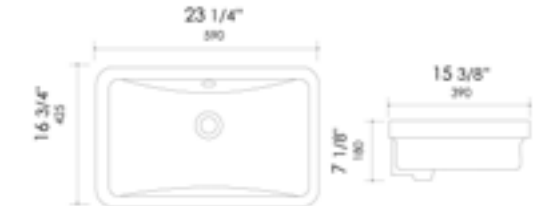

White

16 7/8" x 16 7/8" x 6 3/4"
14 lbs.

ABC602 Under Mount

White

22 1/2" x 16 3/4" x 8 1/4"
20 lbs.

ABC603 Under Mount

White

23 1/4" x 16 3/4" x 7 1/8"
19 lbs.