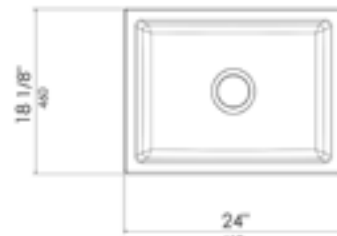

23 1/2" x 16" x 8"
48 lbs.