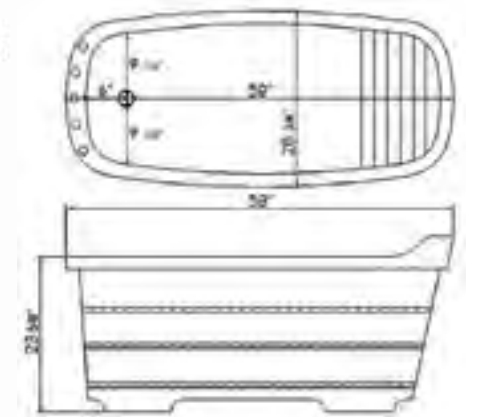

Cedar Wood

65" x 30 3/4" x 23 5/8"
159 lbs.

AB1148

Rubber Wood

59" x 26 3/4" x 23 5/8"
155 lbs.

AB1187

Rubber Wood

57" x 26 3/4" x 25 5/8"
157 lbs.