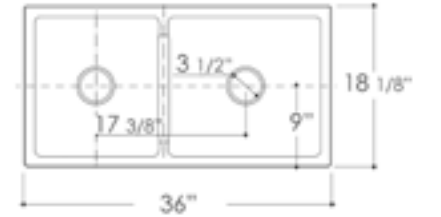

AB3918ARCH **ARCHED** Front Apron

White Biscuit

39" x 18" x 10"
169 lbs.

Grid ABGR3918

AB3918DB **SMOOTH** Front Apron

White Biscuit

39" x 18" x 10"
169 lbs.

Grid ABGR3918

AB3618ARCH **ARCHED** Front Apron

White Biscuit

36" x 18" x 10"
158 lbs.

Grid ABGR3618L

Grid ABGR3618S

AB3618DB **SMOOTH** Front Apron

White Biscuit

36" x 18" x 10"
158 lbs.