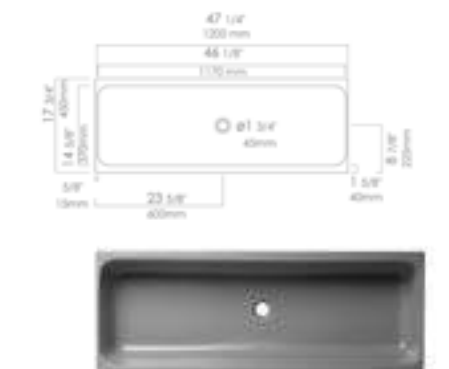

NEW
AB48TRGM

Grey Matte

47 1/4" x 17 3/4" x 7 7/8"
93 lbs.