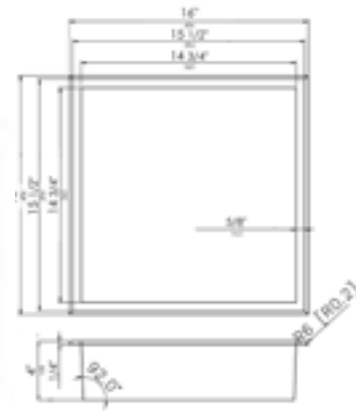

ABNC1212

Black Matte/White

12" x 12" Square stainless steel shower / bathroom niche

ABNC1616

Black Matte/White

16" x 16" Square stainless steel shower / bathroom niche

ABN1212

PSS, BSS