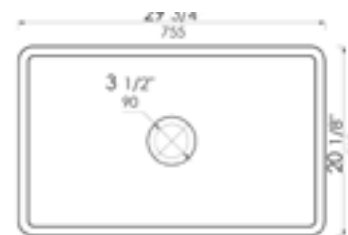

Grid GR510

AB3020SB SMOOTH / DECO
Reversible Front Apron

White Biscuit
Black Glossy Black Matte

29 3/4" x 20 7/8" x 9 7/8"
100 lbs.