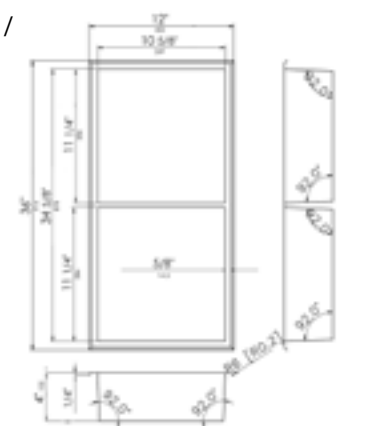

HAMMOCKTUB1

HammockTub1-BM
Black Matte 79" Acrylic Suspended Wall Mounted Hammock Bathtub
78 3/4" x 33 1/2" x 22 1/4"
95 lbs. Also available in White Matte

HAMMOCKTUB2

HammockTub2-WM
White or Black Matte 71" Solid Surface Resin Suspended Wall Mounted Hammock Bathtub
70.75" x 33.5" x 20"
106 lbs. Also available in Black Matte