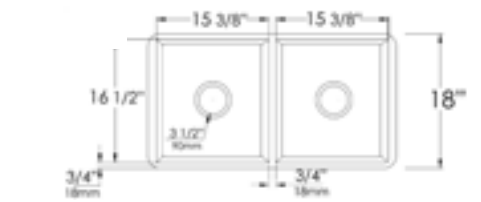

ABGR33D

Concrete Color

32 5/8" x 17 7/8" x 9 7/8"
108 lbs.