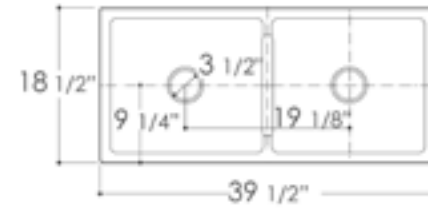

AB3918ARCH **ARCHED** Front Apron

White Biscuit

39" x 18" x 10"
169 lbs.

Grid ABGR3918

AB3918DB **SMOOTH** Front Apron

White Biscuit

39" x 18" x 10"
169 lbs.

Grid ABGR3918