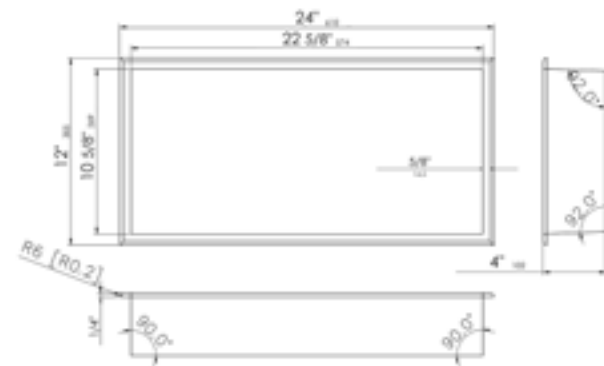

12" x 12" Square stainless steel shower / bathroom niche

ABN1616

PSS, BSS

16" x 16" Square stainless steel shower / bathroom niche

ABNC2412

24" x 12" Horizontal stainless steel shower / bathroom niche

Black Matte/White