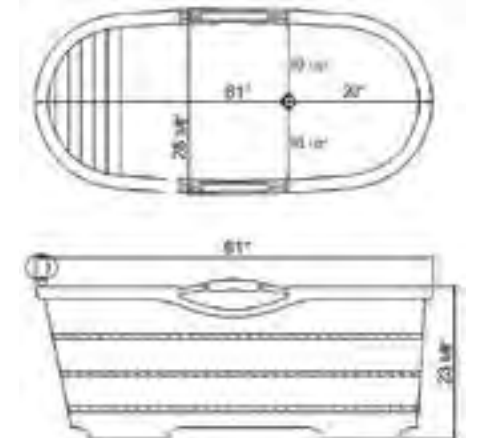

FREE STANDING RUBBER WOOD TUBS

AB1136

Cedar Wood

61" x 28 3/8" x 23 5/8"
113 lbs.

AB1163

Rubber Wood

61" x 28 3/8" x 23 5/8"
140 lbs.

AB1130
2 Person Tub