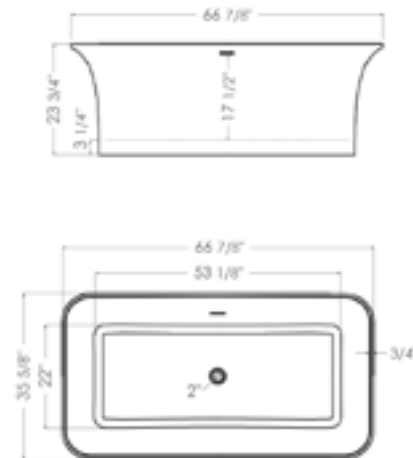

AB9942 Solid Surface Rectangular Soaking Tub 67" x 35" x 23"