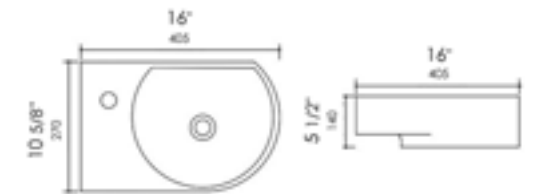

White

14 1/8" x 9 1/2" x 6 1/8"
12 lbs.

ABC119 Wall Mount

White

16" x 10 5/8" x 5 1/2"
16 lbs.

ABC120 Wall Mount

White

22" x 18 5/8" x 7 5/8"
17 lbs.