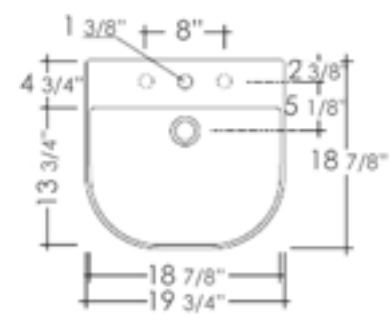

White

17 1/4" x 13 1/2" x 7 3/4"
17 lbs.

AB110 Wall Mount

White

19 3/4" x 18 7/8" x 5 1/2"
31 lbs.

AB111 Wall Mount

White

23 5/8" x 18 7/8" x 5 1/2"
35 lbs.