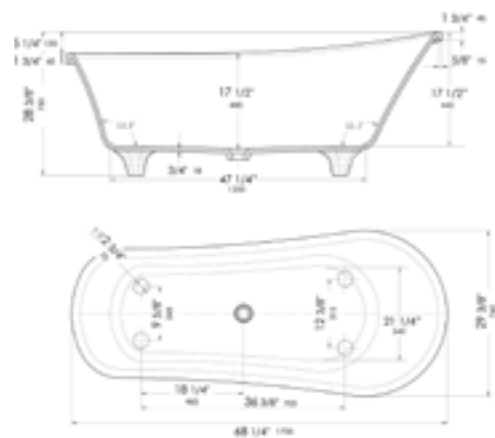

Solid Surface Black & White Matte Clawfoot Tub

68" x 30" x 17 1/2"