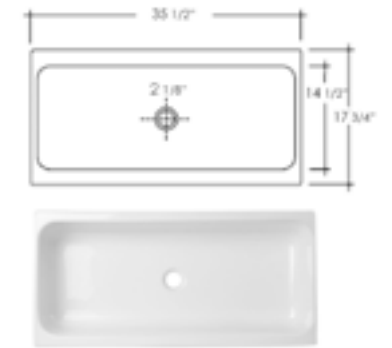

BATHROOM TROUGH SINK

AB36TR

White

35 1/2" x 17 3/4" x 7 7/8"
66 lbs.