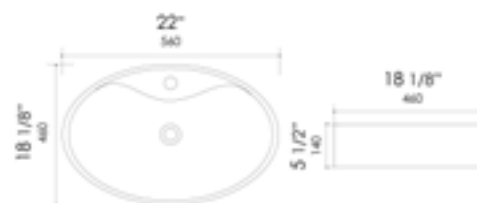

White

22" x 18 1/8" x 5 1/2"
27 lbs.