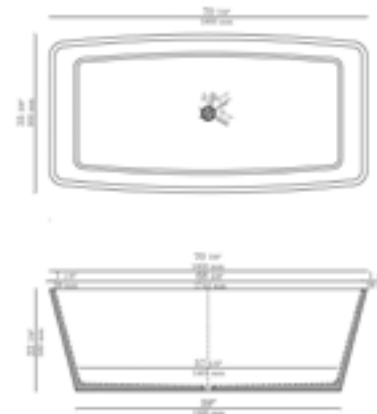

ABCO63TUB

Concrete

63" x 38 1/2" x 22 3/4"
397 lbs.

NEW

ABCO71TUB

Concrete

71" x 35" x 22"
664 lbs.

NEW