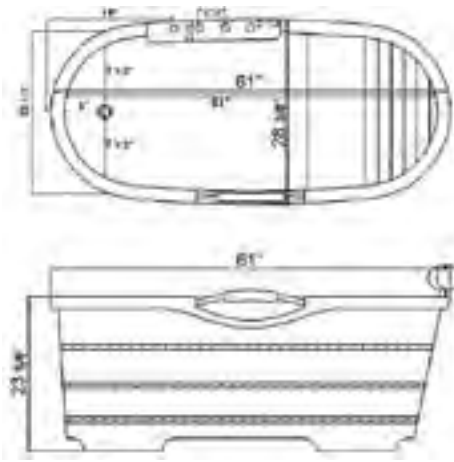

FREE STANDING CEDAR WOOD TUBS

FREE STANDING RUBBER WOOD TUBS

AB1136

Cedar Wood

61" x 28 3/8" x 23 5/8"
113 lbs.