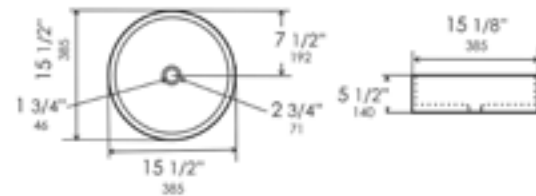

Black & White

15 1/2" x 15 1/2" x 5 1/2"
12 lbs.