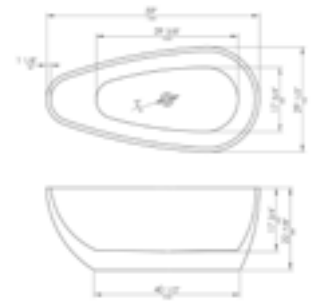

More information on the Concrete Bathtubs on pages 47 - 48

ABN0836-BSS	Bathroom Niche
ABST77BM	Resin Bathroom Stool
AB2534-BN	Tub Filler
ABCO63TUB	Concrete Oval Bathtub

AB8861

59" x 29 1/2" x 22 7/8"
99 lbs.