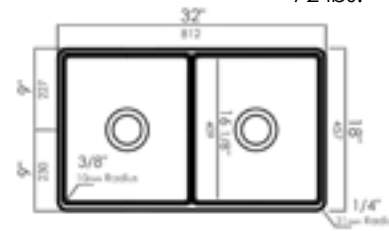

AB512UM UNDERMOUNT

White

32" x 18" x 8"
72 lbs.

Grid GR512L Grid GR512R

White Black Matte

24" x 18 1/8" x 10"
97 lbs.