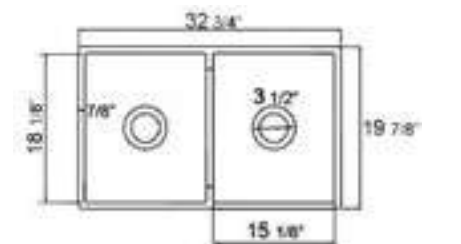

White

32 3/4" x 19 7/8" x 10"
103 lbs.

Grid GR538