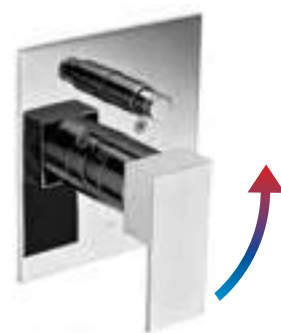

AB6801

Pressure Balanced Shower Mixer w/
Diverter
PC, BN