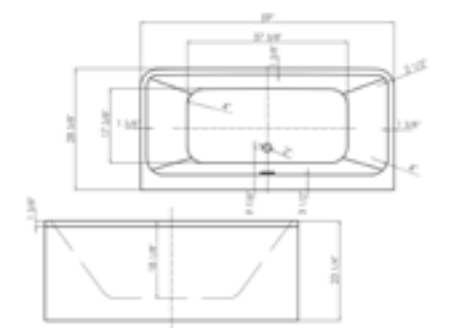

AB8840

66 3/4" x 31 1/2" x 23 1/4"
95 lbs.

AB8858

59" x 28" x 23 1/4"
93 lbs.

AB8859

67" x 29 1/2" x 23 1/4"
97 lbs.

FREE STANDING WOODEN TUBS

Turn any bathroom into an eye catching spectacular with a high end wooden tub. The perfect addition to any log cabin or winter home. Nothing feels better than climbing into a tub made of wood and filled with steaming hot water. Just lay back and relax, you're in a classic wooden tub.