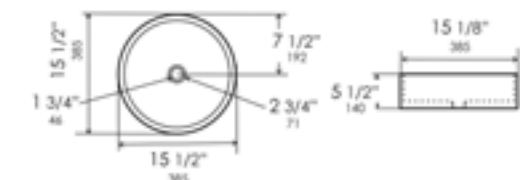

ABC905 Above Mount

White

15 1/8" x 15 1/8" x 5 3/4"
12 lbs.

ABC906 Above Mount

Black & White

15 1/8" x 15 1/8" x 5 1/8"
12 lbs.

ABC907 Above Mount

White, Black Matte