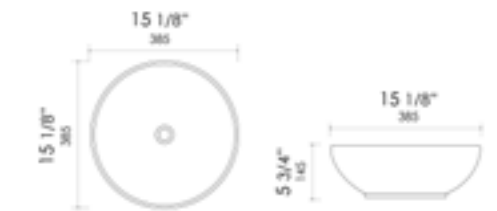

White

15 1/8" x 15 1/8" x 5 3/4"
12 lbs.