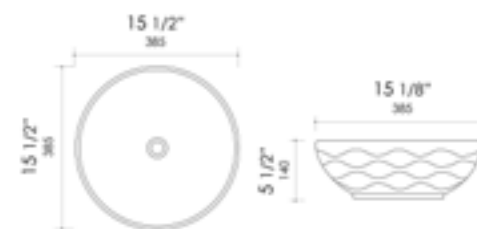

15 1/2" x 15 1/2" x 5 1/2"
12 lbs.

ABC908 Above Mount

Black & White

15 1/2" x 15 1/2" x 5 1/2"
12 lbs.

ABC909 Above Mount

White

15 1/2" x 15 1/2" x 5 1/2"
14 lbs.

ABC910 Above Mount