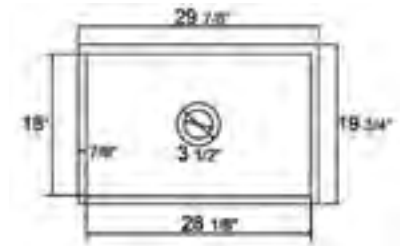

29 7/8" x 18 1/8" x 10"
97 lbs.

Smooth

Grid ABGR3018

AB511 **LIP** Front Apron

White

29 7/8" x 19 3/4" x 10"
90 lbs.

Grid GR510

AB3018SB **SMOOTH** Front Apron