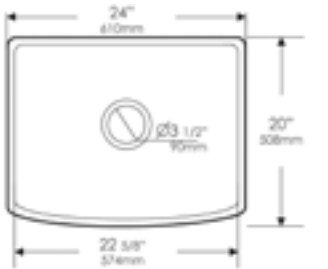

White Biscuit Black Matte

24" x 18 1/8" x 10"
97 lbs.