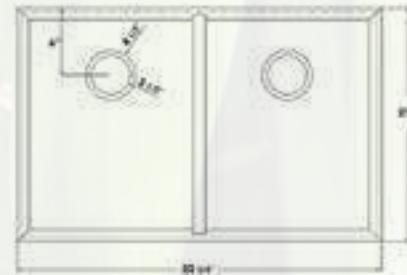

BAMBOO FARM SINK

AB3321

Double bowl

32 5/8" x 21" x 9 7/8"
53 lbs.