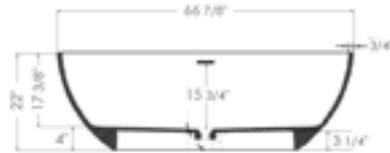

67" x 31" x 23"

AB9941

Solid Surface Oval Soaking Tub

67" x 39" x 22"

NEW
ABST55 White Solid Surface Resin Bathroom / Shower Stool

NEW
ABST55BM Black Matte Solid Surface Resin Bathroom / Shower Stool

NEW
ABST66 Solid Surface Resin Bathroom / Shower Stool