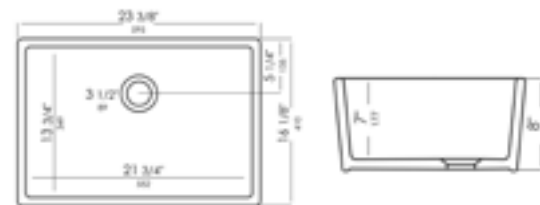

UNDERMOUNT FIRECLAY FARM SINKS

UNDERMOUNT FIRECLAY FARM SINKS

White

32" x 19" x 10"
34 lbs.

White

32" x 19" x 10"
34 lbs.

AB503UM UNDERMOUNT

White

23" x 16 1/8" x 8"
71 lbs.

AB5008-BSS	Water Dispenser
ABGR33S	Stainless Steel Grid
AB2013	Faucet
ABF3318S-W	Undermount Fireclay Sink