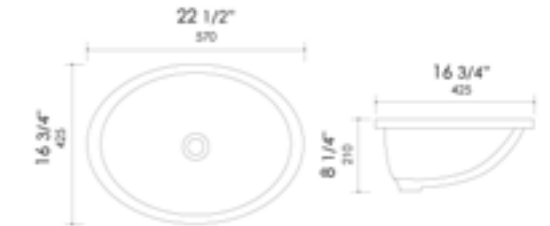

White

16 7/8" x 16 7/8" x 6 3/4"
14 lbs.

ABC602 Under Mount

White

22 1/2" x 16 3/4" x 8 1/4"
20 lbs.

ABC603 Under Mount

White

23 1/4" x 16 3/4" x 7 1/8"
19 lbs.