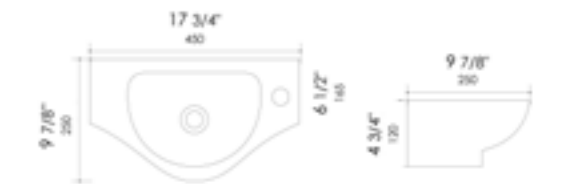

ABC113 Wall Mount

White

16 3/8" x 16 3/8" x 6 1/2"
21 lbs.

ABC114 Wall Mount

White

17 3/4" x 9 7/8" x 4 3/4"
16 lbs.

ABC115 Wall Mount

White