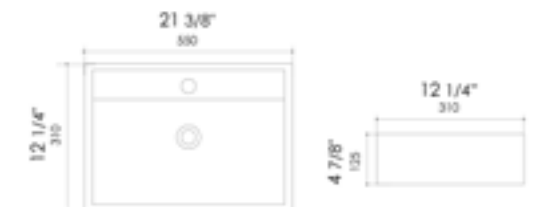

White

21 3/8" x 12 1/4" x 4 7/8"
22 lbs.