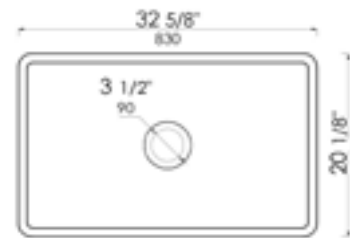

White Black Matte
Grey Matte

33" x 18" x 10"
84 lbs.