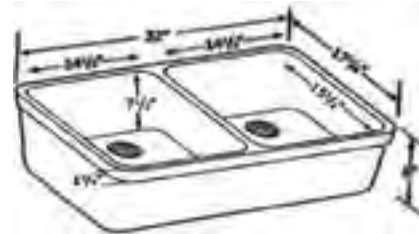

32 3/4" x 19 7/8" x 10"
103 lbs.

Grid GR538

AB512 **LIP** Front Apron

White Biscuit

31 3/4" x 17 3/4" x 8 1/2"
72 lbs.

Grid GR512L Grid GR512R

AB5123 **LIP** Front Apron

White