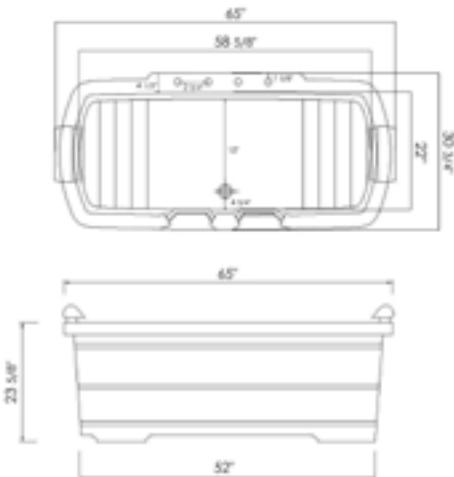

AB1130
2 Person Tub

Cedar Wood

65" x 30 3/4" x 23 5/8"
159 lbs.