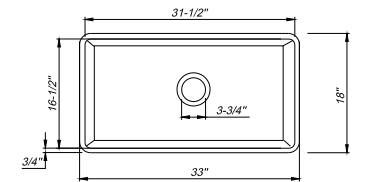

33" x 18" x 10"
84 lbs.

ABGR33S

AB532 FLUTED Front Apron

White

33" x 20" x 10"
99 lbs.

Grid GR533

NEW **ABFS3320D** Workstation Double Bowl Step Rim

White