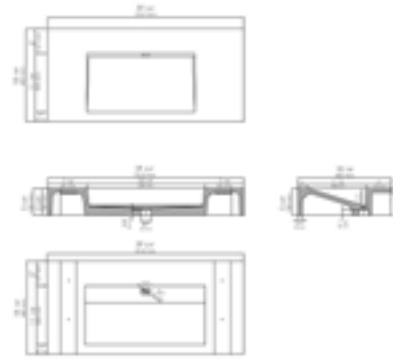

NEW

ABCO40R

Concrete

16 3/4" x 4"
16 lbs.