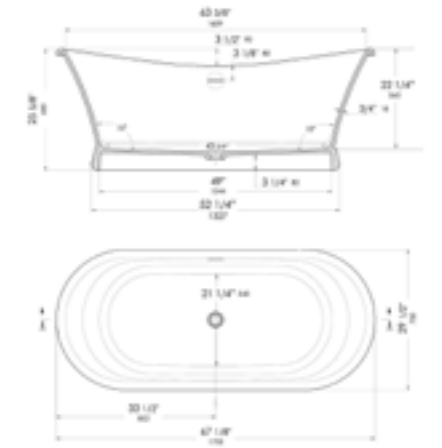

67" x 30" x 22"

AB9975

Solid Surface Contemporary Tub

68" x 30" x 17 3/4"

AB9980

Solid Surface Contemporary Tub

68" x 30" x 17 3/4"

AB9975BM