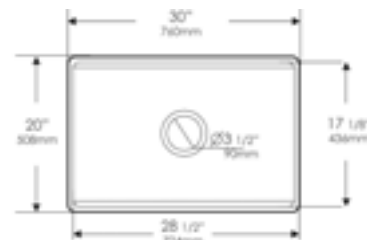

Grid Included

ABCO3020SB SMOOTH Front Apron

Concrete Color

29 3/4" x 20 7/8" x 9 7/8"
100 lbs.