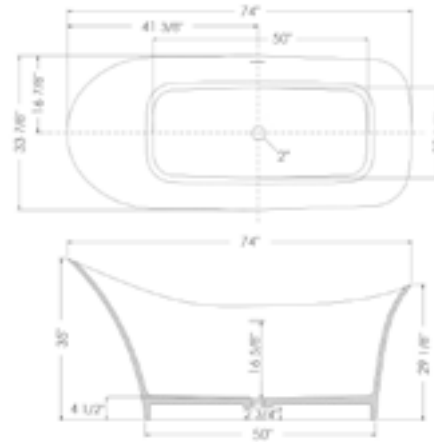

SOLID SURFACE RESIN SOAKING TUBS

SOLID SURFACE RESIN SOAKING TUBS

AB9915 Solid Surface Slipper Soaking Tub 72" x 33" x 34"