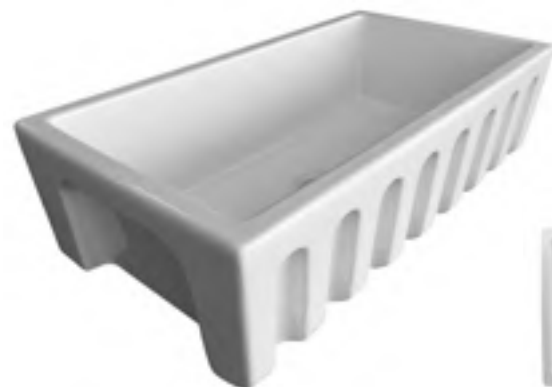

Grid ABGR3618S

Grid ABGR3618L

AB3618HS **SMOOTH / FLUTED**
Reversible

White Black Matte
Black Glossy

36" x 18" x 10"
87 lbs.

Smooth

Grid ABGR3618H

ABGR36	Stainless Steel Grid
ABF3618-GM	Reversible Sink

AB3618DB **SMOOTH** Front Apron

White Biscuit

36" x 18" x 10"
158 lbs.

Grid ABGR3618S Grid ABGR3618L

AB3618ARCH **ARCHED** Front Apron

White Biscuit

36" x 18" x 10"
158 lbs.

Grid ABGR3618L Grid ABGR3618S

AB3318HS **FLUTED/SMOOTH**
Reversible Sharp or Round
Edged Corners

White Biscuit Black Glossy
Black Matte

33 1/8" x 18 1/8" x 10"
76 lbs.

Smooth

Grid ABGR3318

ABCO3320SB **FLUTED/SMOOTH**
Reversible Smooth or Fluted
Edged Corners