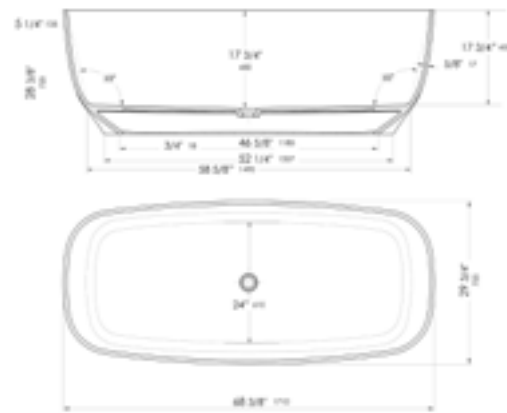

67" x 30" x 22"

AB9975

Solid Surface Contemporary Tub

68" x 30" x 17 3/4"

AB9980

Solid Surface Contemporary Tub

68" x 30" x 17 3/4"

AB9975BM