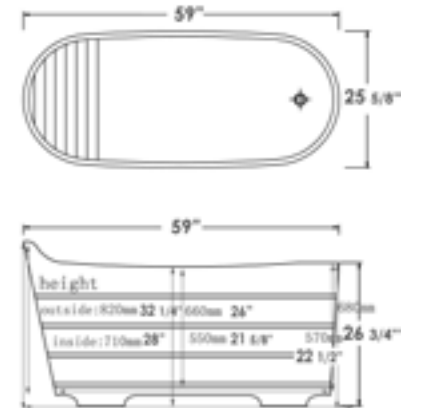

AB8840

66 3/4" x 31 1/2" x 23 1/4"
95 lbs.

AB8858

59" x 28" x 23 1/4"
93 lbs.

AB8859

67" x 29 1/2" x 23 1/4"
97 lbs.

FREE STANDING WOODEN TUBS

Turn any bathroom into an eye catching spectacular with a high end wooden tub. The perfect addition to any log cabin or winter home. Nothing feels better than climbing into a tub made of wood and filled with steaming hot water. Just lay back and relax, you're in a classic wooden tub.

FREE STANDING CEDAR WOOD TUBS

AB1103

Cedar Wood

59" x 25 5/8" x 26 3/4"
122 lbs.

AB1105

Cedar Wood

63" x 28 3/8" x 34 1/4"
122 lbs.

FREE STANDING CEDAR WOOD TUBS