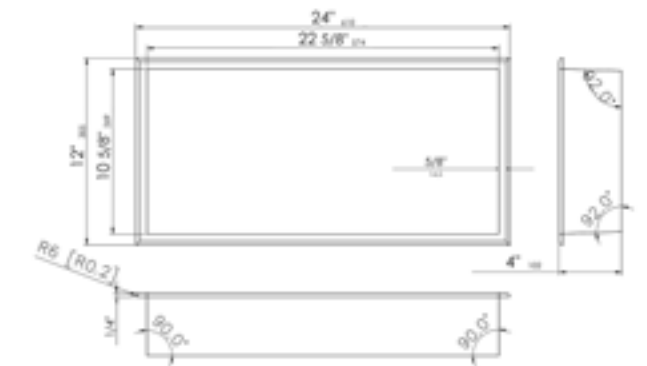

BLACK & WHITE SHOWER NICHES

Made of stainless steel and powder coated

STAINLESS STEEL SHOWER NICHES

Made of stainless steel with a brushed or polished finish

ABNC1212

Black Matte/White

12" x 12" Square stainless steel shower / bathroom niche

ABNC1616

Black Matte/White

16" x 16" Square stainless steel shower / bathroom niche

ABN1212

PSS, BSS

12" x 12" Square stainless steel shower / bathroom niche

ABN1616

PSS, BSS

16" x 16" Square stainless steel shower / bathroom niche

24" x 12" Horizontal stainless steel shower / bathroom niche

Black Matte/White

ABN2412

24" x 12" Horizontal stainless steel shower / bathroom niche

PSS, BSS

ABNC0836

Black Matte/White

8" x 36" Three shelf stainless steel shower / bathroom niche

ABNC1224

Black Matte/White

12" x 24" Two shelf stainless steel shower / bathroom niche

ABN0836

PSS, BSS

8" x 36" Three shelf stainless steel shower / bathroom niche

ABN1224

PSS, BSS

12" x 24" Two shelf stainless steel shower / bathroom niche