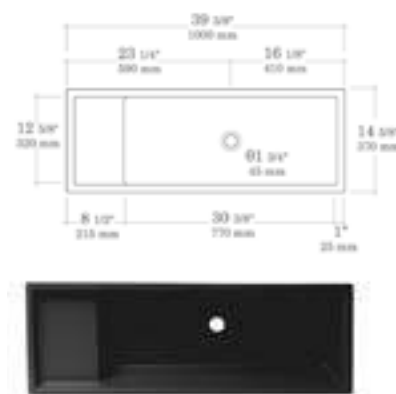

NEW
AB39TRGM

Grey Matte

39" x 14" x 7"
70 lbs.