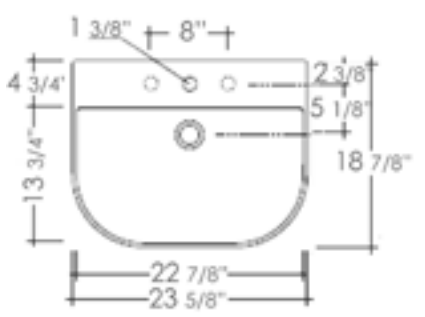

White

17 1/4" x 13 1/2" x 7 3/4"
17 lbs.

AB110 Wall Mount

White

19 3/4" x 18 7/8" x 5 1/2"
31 lbs.

AB111 Wall Mount

White

23 5/8" x 18 7/8" x 5 1/2"
35 lbs.