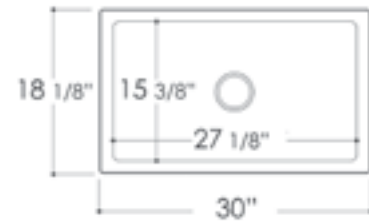

Grid ABGR3018

White

29 7/8" x 19 3/4" x 10"
90 lbs.