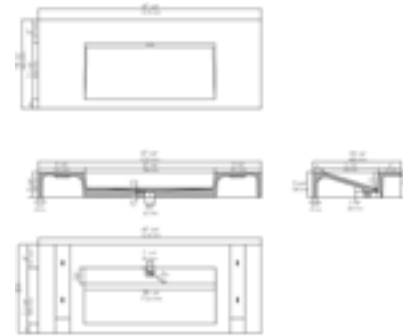

NEW

ABCO48R

Concrete

15 3/4" x 8 3/4" x 4"
15 lbs.