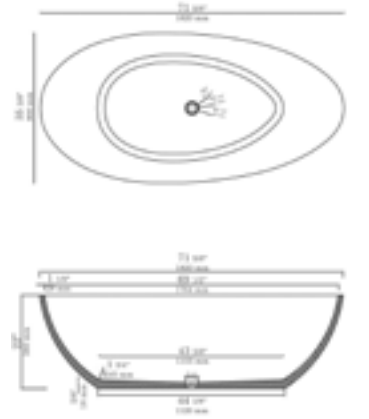

NEW

ABCO72TUB

Concrete

72" x 35" x 22"
438 lbs.