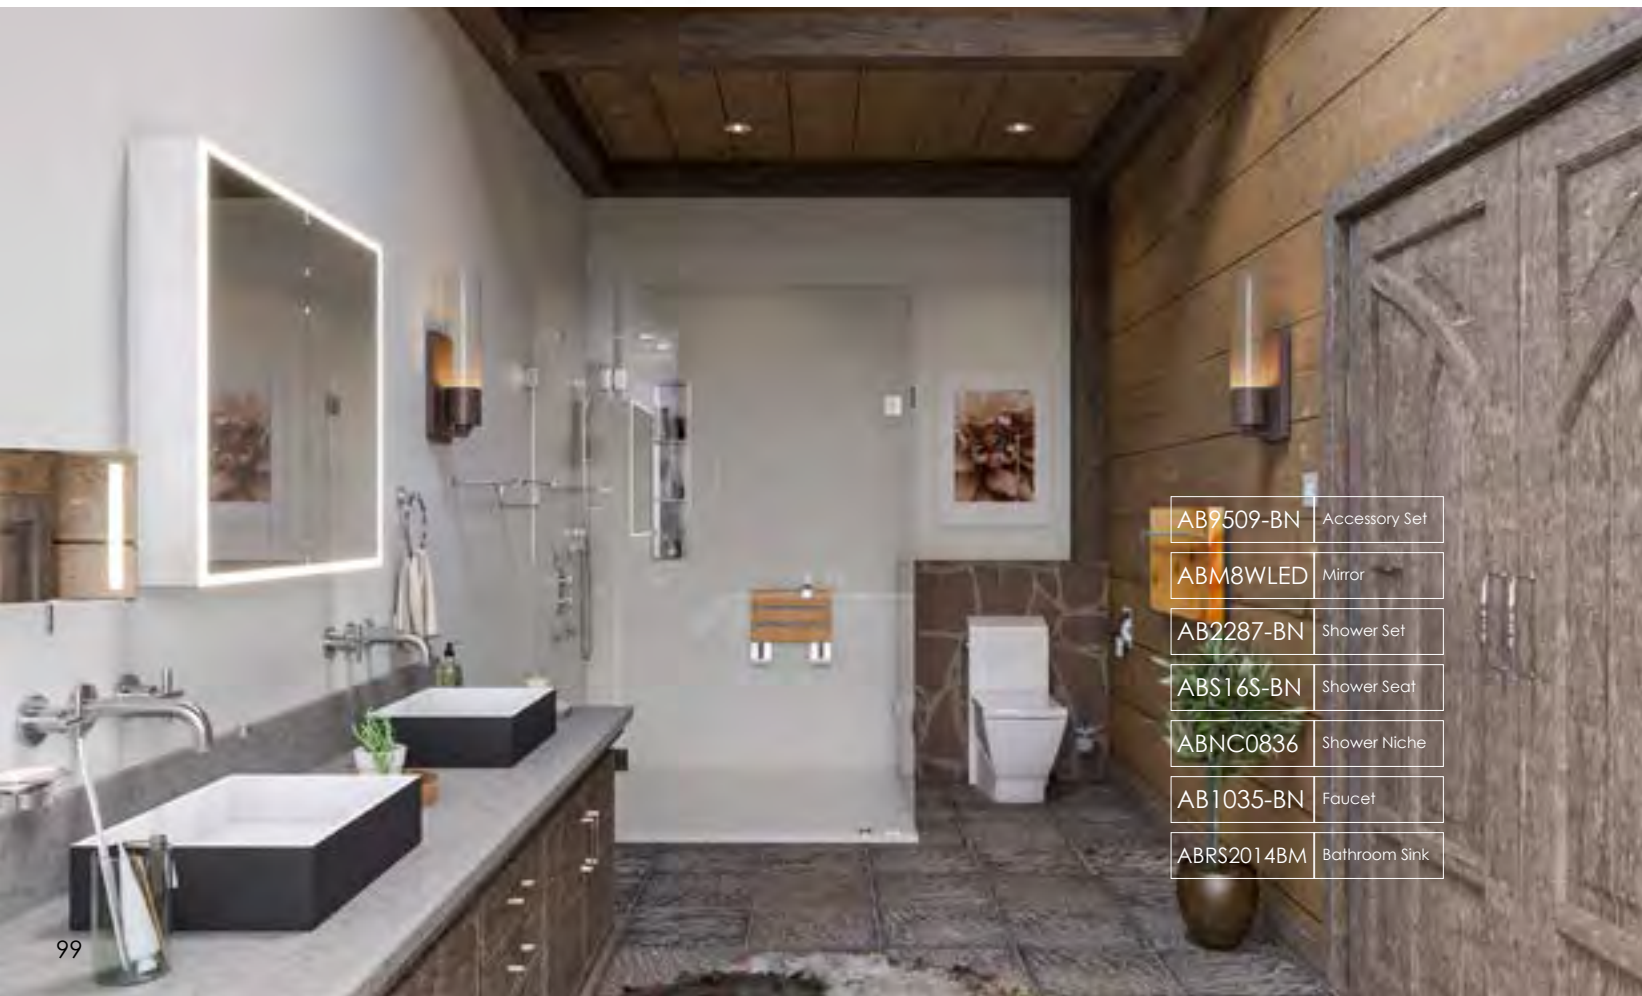

AB9521 PC, BN

- AB9509-BN Accessory Set
- ABM8WLED Mirror
- AB2287-BN Shower Set
- ABS16S-BN Shower Seat
- ABNC0836 Shower Niche
- AB1035-BN Faucet
- ABRS2014BM Bathroom Sink