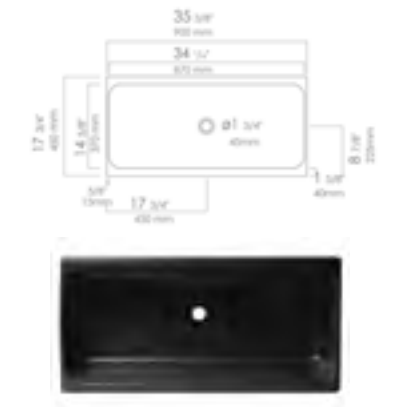

BATHROOM TROUGH SINK

AB36TR

White

35 1/2" x 17 3/4" x 7 7/8"
66 lbs.

NEW

AB36TRBM

Black Matte

35 1/2" x 17 3/4" x 7 7/8"
66 lbs.