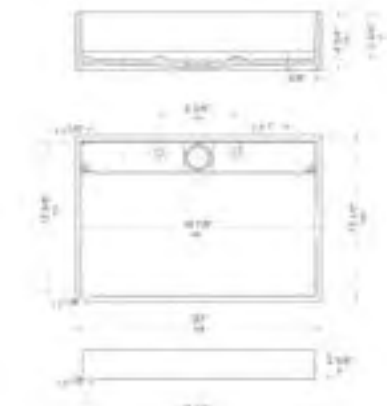

Black & White

15 1/8" x 15 1/8" x 4 7/8"
12 lbs.

ABRS2014

White Matte

20" x 13 1/2" x 4 3/4"
16 lbs.

ABRS2014BM

Black & White

20" x 13 1/2" x 4 3/4"
16 lbs.