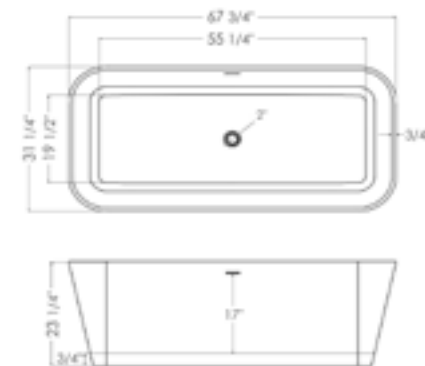

AB9949 Solid Surface Soaking Tub 66" x 32" x 28"

AB9942 Solid Surface Rectangular Soaking Tub 67" x 35" x 23"

AB9951 Solid Surface Slipper Soaking Tub 73" x 30" x 36"

AB9952 Solid Surface Rectangular Soaking Tub 67" x 31" x 23"