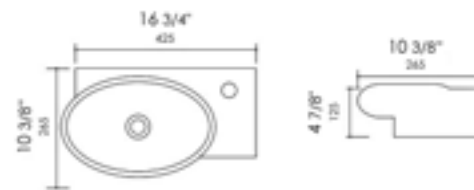

20 1/4" x 9.875" x 6 3/4"
15 lbs.

ABC116 Wall Mount

White

19 3/4" x 10" x 5 3/4"
24 lbs.

ABC117 Wall Mount

White

16 3/4" x 10 3/8" x 10 7/8"
14 lbs.

ABC118 Wall Mount