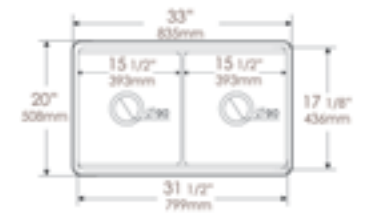

33" x 18" x 10"
84 lbs.

ABGR33S

AB532 FLUTED Front Apron

White

33" x 20" x 10"
99 lbs.

Grid GR533

NEW **ABFS3320D** Workstation Double Bowl Step Rim

White

33" x 20" x 10"
47 lbs.

Grid Included

Includes: Grid, Cutting Board, Drain Mat

NEW ABFS3320S **SMOOTH** Apron Single Bowl Step Rim White

33" x 20" x 10"
88 lbs.

Grid Included

ABFC3320S **SMOOTH** Curved Apron Single Bowl White