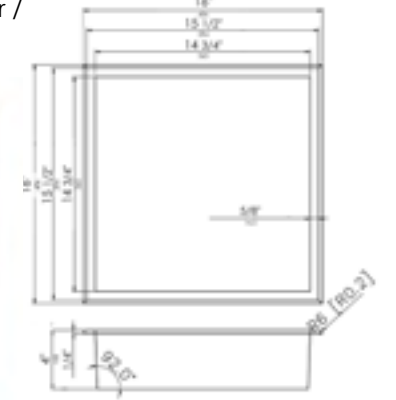

16" x 16" PVD Square stainless steel shower / bathroom niche

Black/Gold/Copper

ABNP2412