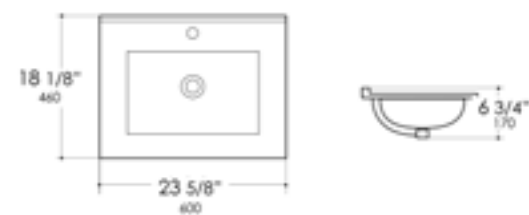

16 3/8" x 16 1/8" x 6 3/4"
16 lbs.

ABC802 Drop In

White

20 7/8" x 17 1/2" x 7 5/8"
15 lbs.

ABC803 Drop In

White

23 5/8" x 18 1/8" x 6 3/4"
28 lbs.

ABC601 Under Mount