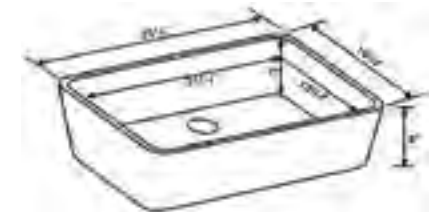

ABGR24

ABFC2420 **CURVED** Apron Single Bowl

White

24" x 20" x 10"
68 lbs.

Grid Included

AB2418HS **SMOOTH / FLUTED**
Reversible

White Biscuit Black Matte

24" x 18 1/8" x 10"
97 lbs.

Smooth

Grid ABGR2418

AB503 **SMOOTH** Front Apron

23 1/2" x 16" x 8"
48 lbs.

Grid GR503

AB507 **LIP** Front Apron

19 1/2" x 15 5/8" x 8"
40 lbs.

ABGR24	Stainless Steel Grid
ABF2418-BM	Apron Single Bowl Sink