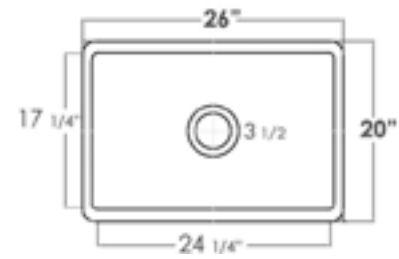

30" x 18" x 10"
111 lbs.

Grid ABGR3018

GR503	Stainless Steel Grid
AB503-W	Fireclay Farm Sink

AB506 **LIP** Front Apron

White

26" x 20" x 10"
71 lbs.

Grid GR505

AB2418ARCH **ARCHED** Front Apron