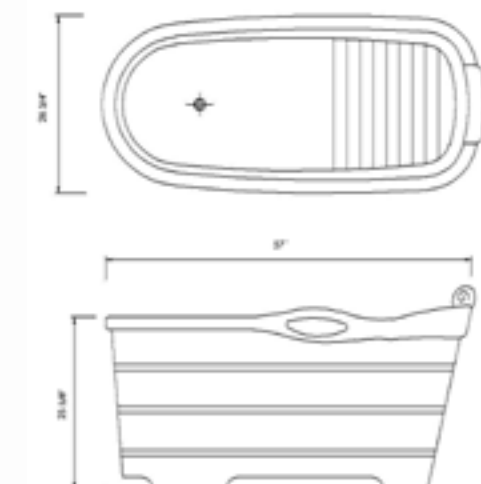

Cedar Wood

65" x 30 3/4" x 23 5/8"
159 lbs.

AB1148

Rubber Wood

59" x 26 3/4" x 23 5/8"
155 lbs.

AB1187

Rubber Wood

57" x 26 3/4" x 25 5/8"
157 lbs.