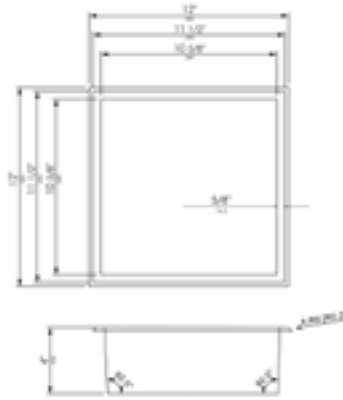

BLACK & WHITE SHOWER NICHES

Made of stainless steel and powder coated

STAINLESS STEEL SHOWER NICHES

Made of stainless steel with a brushed or polished finish

ABNC1212

Black Matte/White

12" x 12" Square stainless steel shower / bathroom niche

ABNC1616