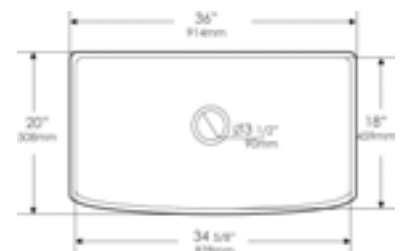

White Biscuit Black Matte
Black Glossy

36" x 18" x 10"
87 lbs.

Smooth

Grid ABGR3618H

ABFC3620S **CURVED** Apron Single Bowl

White

36" x 20" x 10"
84 lbs.

Grid Included

AB3918ARCH **ARCHED** Front Apron

White Biscuit

39" x 18" x 10"
169 lbs.

Grid ABGR3918

AB3918DB **SMOOTH** Front Apron

White Biscuit

39" x 18" x 10"
169 lbs.

Grid ABGR3918