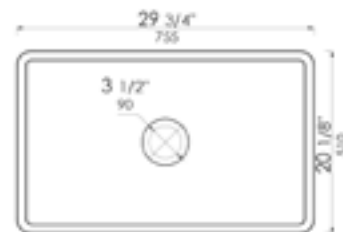

FIRECLAY FARM SINKS

NEW
ABFS3020 SMOOTH
Apron Single Bowl Step Rim

White Black Matte
Grey Matte

30" x 20" x 10"
83 lbs.

Includes: Grid, Cutting Board, Drain Mat

Grid Included

ABCO3020SB SMOOTH Front Apron

Concrete Color

29 3/4" x 20 7/8" x 9 7/8"
100 lbs.

Grid GR510

AB3020SB SMOOTH / DECO
Reversible Front Apron

White Biscuit
Black Glossy Black Matte

29 3/4" x 20 7/8" x 9 7/8"
100 lbs.

Smooth

Grid GR510

FIRECLAY FARM SINKS

AB2609-PC	Air Gap
AB5008-PSS	Water Dispenser
AB5004-PSS	Soap Dispenser
GR538	Grid
AB2034-PSS	Faucet
AB538-W	Fireclay Farm Sink