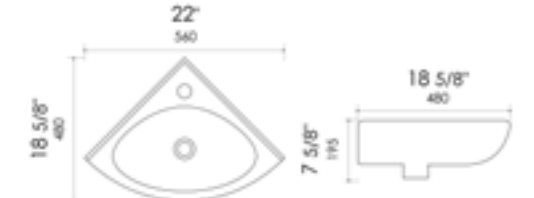

White

14 1/8" x 9 1/2" x 6 1/8"
12 lbs.

ABC119 Wall Mount

White

16" x 10 5/8" x 5 1/2"
16 lbs.

ABC120 Wall Mount

White

22" x 18 5/8" x 7 5/8"
17 lbs.