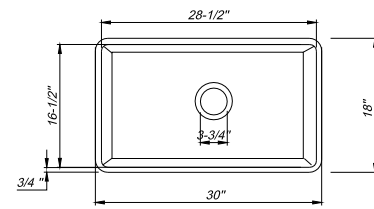

AB3618ARCH **ARCHED** Front Apron

White Biscuit

36" x 18" x 10"
158 lbs.

Grid ABGR3618L

Grid ABGR3618S

AB3618DB **SMOOTH** Front Apron

White Biscuit

36" x 18" x 10"
158 lbs.

White

Biscuit

24" x 18" x 10"
97 lbs.

Grid ABGR2418

ABF3018 **SMOOTH** Apron Single Bowl

White Black Matte
Grey Matte

30" x 18" x 10"
77 lbs.

ABGR30