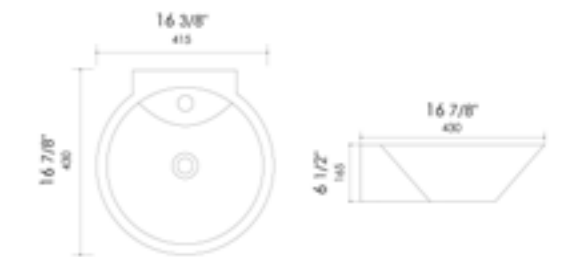

White

16 3/8" x 16 3/8" x 6 1/2"
21 lbs.