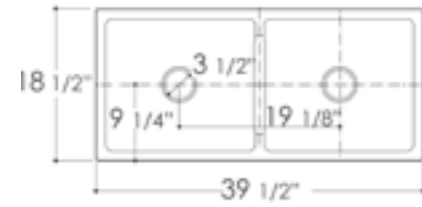

AB3918ARCH **ARCHED** Front Apron

White Biscuit

39" x 18" x 10"
169 lbs.

Grid ABGR3918

AB3918DB **SMOOTH** Front Apron

White Biscuit

39" x 18" x 10"
169 lbs.

Grid ABGR3918