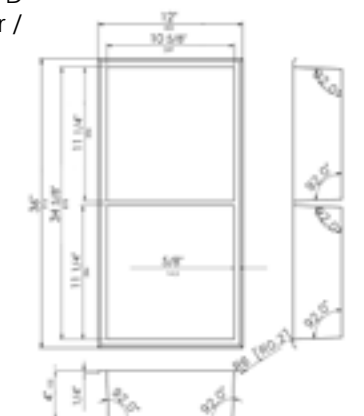

12" x 24" Two shelf PVD stainless steel shower / bathroom niche

Black/Gold/Copper