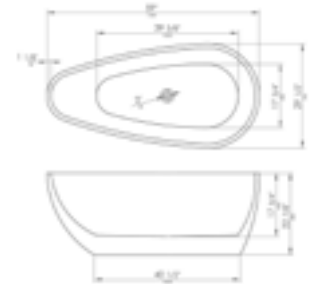

59" x 29 1/2" x 22 7/8"
95 lbs.