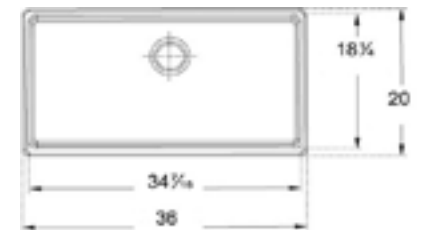

ABF3618 **SMOOTH** Apron Single Bowl

White Black Matte
Grey Matte

36" x 18" x 10"
86 lbs.

Grid ABGR36

AB536 **SMOOTH** Front Apron

White

36" x 20" x 10"

AB3618HS **SMOOTH / FLUTED**
Reversible