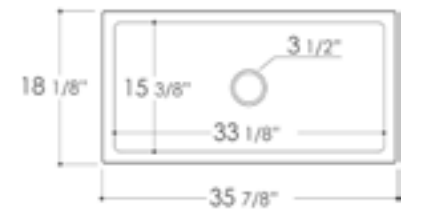

Grid ABGR3618H

White

36" x 20" x 10"
84 lbs.