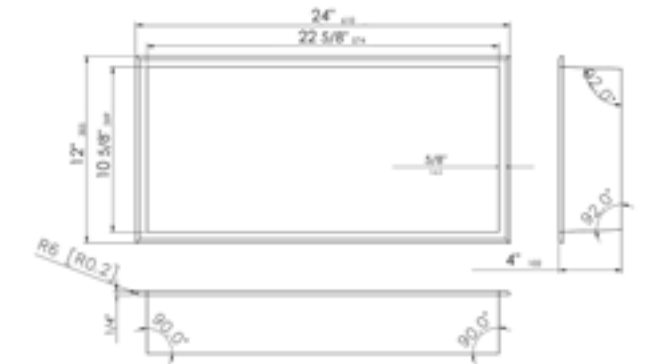

24" x 12" Horizontal PVD stainless steel shower / bathroom niche

Black/Gold/Copper

ABNP0836