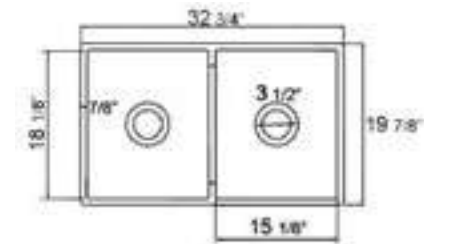

31 3/4" x 17 3/4" x 8 1/2"
67 lbs.

Grid GR512L Grid GR512R

AB537 **FLUTED** Front Apron

White

32 3/4" x 19 7/8" x 10"
103 lbs.

Grid GR538

AB538 **SMOOTH** Front Apron

White