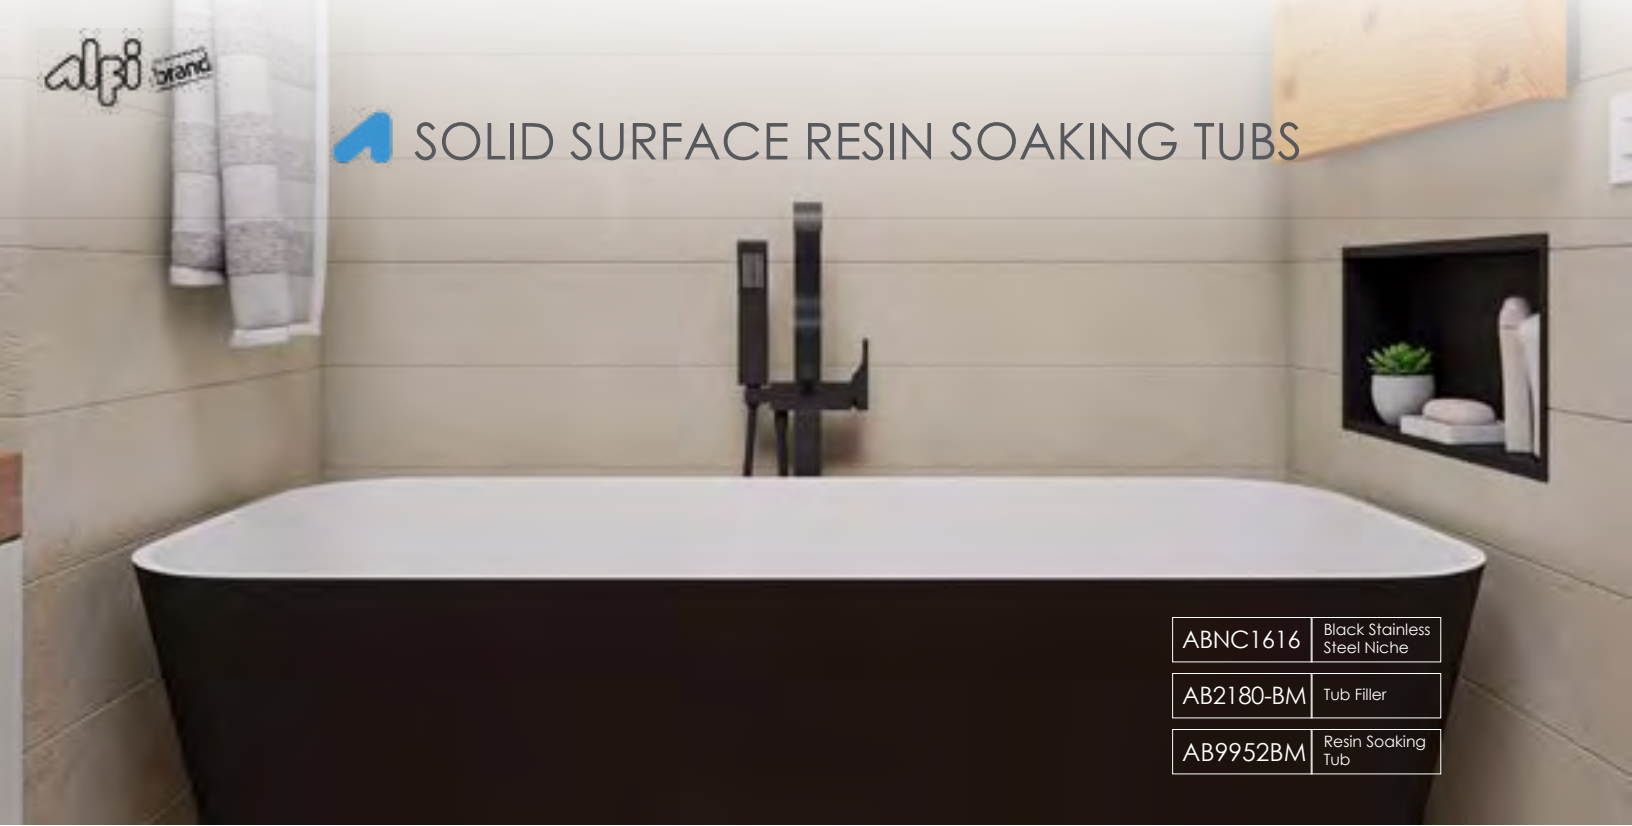

AB9975

Solid Surface Contemporary Tub

SOLID SURFACE RESIN SOAKING TUBS

SOLID SURFACE RESIN SOAKING TUBS

ABNC1616	Black Stainless Steel Niche
AB2180-BM	Tub Filler
AB9952BM	Resin Soaking Tub