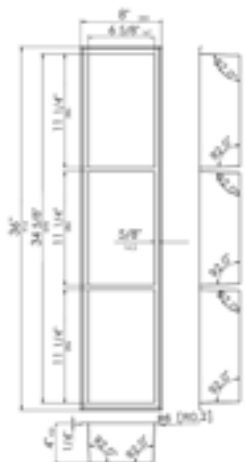

ABN2412

24" x 12" Horizontal stainless steel shower / bathroom niche

PSS, BSS

ABNC0836

Black Matte/White

8" x 36" Three shelf stainless steel shower / bathroom niche

ABNC1224

Black Matte/White