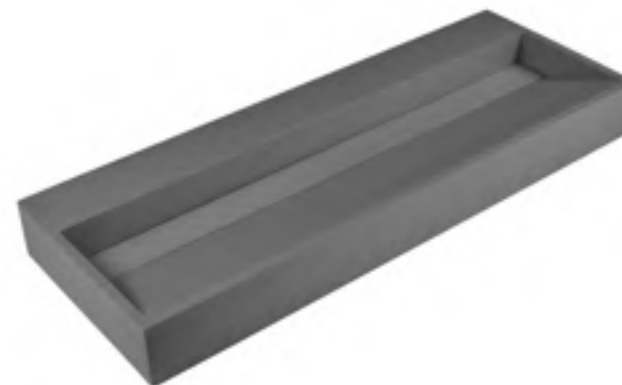

NEW

ABCO40R

Concrete

16 3/4" x 4"
16 lbs.

NEW

ABCO48R

Concrete

15 3/4" x 8 3/4" x 4"
15 lbs.

NEW

AB4048BR

Wall mount installation brackets for ABCO40R and ABCO48R

NEW

ABCO39TR

Concrete

15 3/4" x 8 3/4" x 4"
15 lbs.

ABCO40TR

Concrete

39 1/4" x 18 1/2" x 5"
62.5 lbs.

ABCO48TR

Concrete

48" x 18" x 3 1/4"
99 lbs.