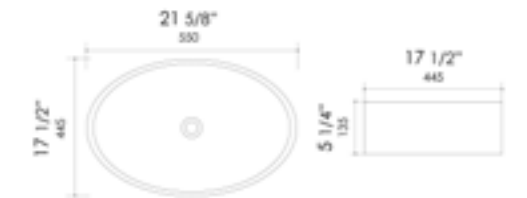

White

22" x 18 1/8" x 5 1/2"
27 lbs.

ABC911 Above Mount

White

21 5/8" x 17 1/2" x 5 1/4"
24 lbs.

ABC912 Above Mount

White

16 1/2" x 16 1/2" x 4 3/4"
16 lbs.