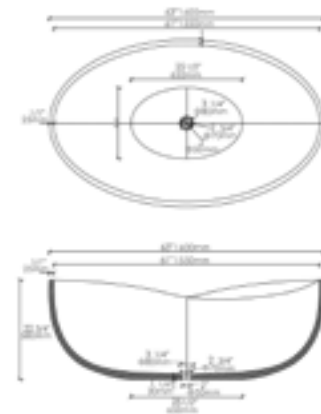

ABCO63TUB

Concrete

63" x 38 1/2" x 22 3/4"
397 lbs.