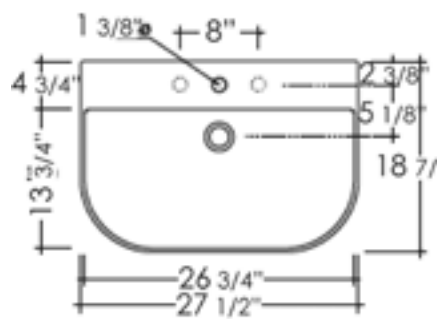

BATHROOM CERAMIC SINKS

White

17 1/4" x 13 1/2" x 7 3/4"
17 lbs.

White

19 3/4" x 18 7/8" x 5 1/2"
31 lbs.

White

23 5/8" x 18 7/8" x 5 1/2"
35 lbs.

White

27 1/2" x 18 7/8" x 5 1/2"
40 lbs.

(Faucets Not Included)

BATHROOM CERAMIC SINKS

AB9515-BM	Accessory Set
ABC906	Ceramic Sink
AB1796-BM	Faucet