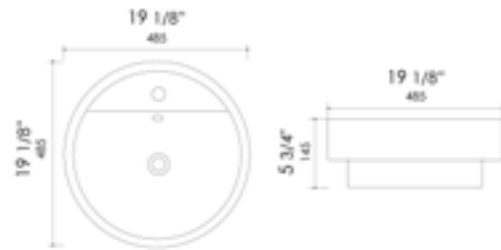

White

19 1/8" x 19 1/8" x 5 3/4"
25 lbs.