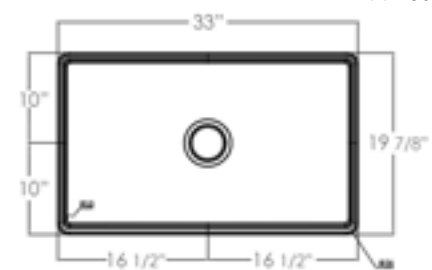

33" x 18" x 10"
84 lbs.

ABGR33S

AB532 FLUTED Front Apron

White

33" x 20" x 10"
99 lbs.

Grid GR533

NEW **ABFS3320D** Workstation Double Bowl Step Rim

White