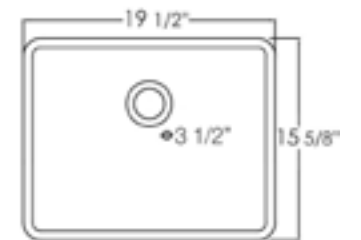

Smooth

Grid ABGR2418

AB503 **SMOOTH** Front Apron

23 1/2" x 16" x 8"
48 lbs.

Grid GR503

AB507 **LIP** Front Apron

19 1/2" x 15 5/8" x 8"
40 lbs.

ABGR24	Stainless Steel Grid
ABF2418-BM	Apron Single Bowl Sink