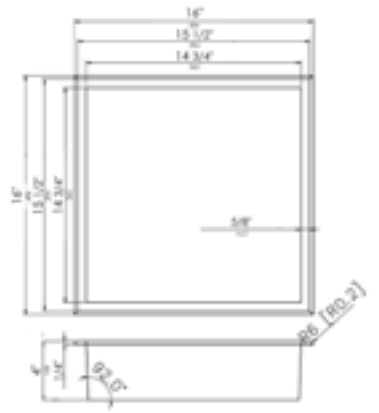

PSS, BSS

16" x 16" Square stainless steel shower / bathroom niche