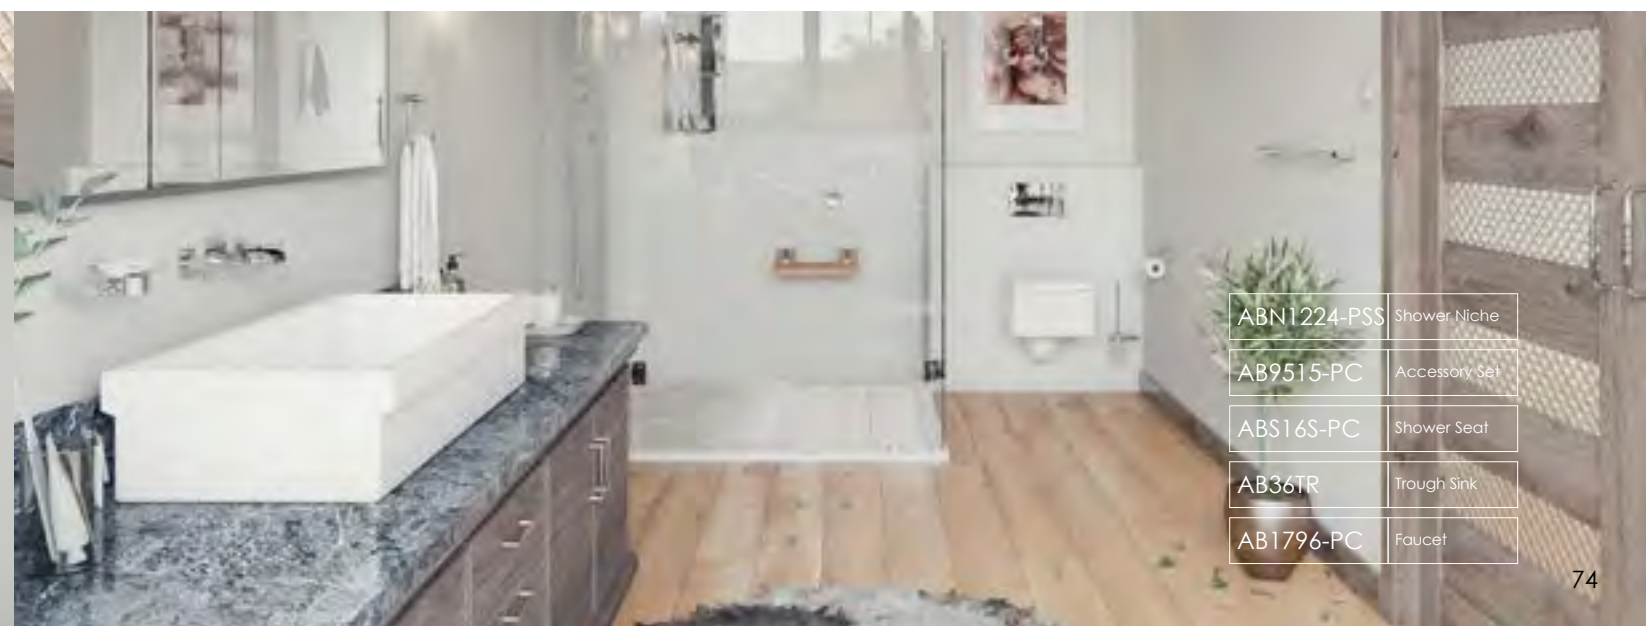

AB1256 Wall Mount Single Lever
PC, BN

AB1468 Wall Mount Single Lever
PC, BN, BM

All **Bath Faucets** are available in polished chrome or brushed nickel finish.

AB9515-PC	Accessory Set
AB36TR	Trough Sink
AB1796-PC	Faucet