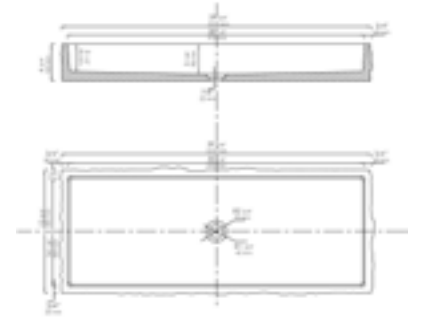

AB4048BR

Wall mount installation brackets for ABCO40R and ABCO48R

NEW

ABCO39TR

Concrete

15 3/4" x 8 3/4" x 4"
15 lbs.

ABCO40TR

Concrete