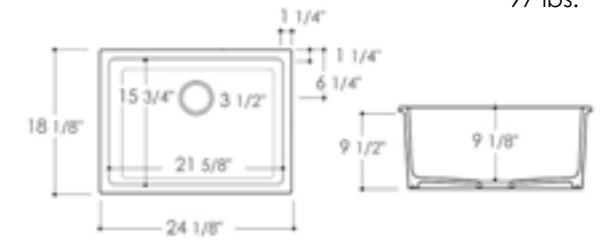

White

32" x 18" x 8"
72 lbs.

AB2418UD UNDERMOUNT / DROP IN

White Black Matte

24" x 18 1/8" x 10"
97 lbs.

White Black Matte

29 7/8" x 18 1/8" x 10"
111 lbs.

White

30" x 18" x 10"
32 lbs.

White Black Matte
Grey Matte

27" x 18" 10"
55 lbs.

- AB5007-BSS Soap Dispenser
- ABGR27 Stainless Steel Grid
- ABF2718UD-GM Undermount Fireclay Farm Sink