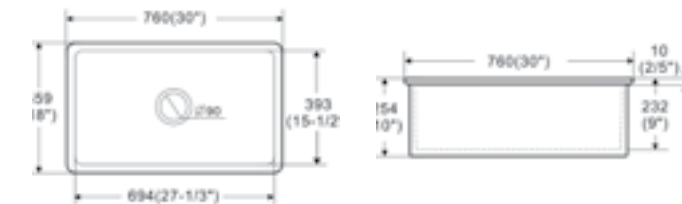

White

32" x 18" x 8"
72 lbs.

White Black Matte

24" x 18 1/8" x 10"
97 lbs.

White Black Matte

29 7/8" x 18 1/8" x 10"
111 lbs.

NEW ABF3018UD UNDERMOUNT

White

30" x 18" x 10"
32 lbs.

White Black Matte
Grey Matte

27" x 18" 10"
55 lbs.

- AB5007-BSS Soap Dispenser
- ABGR27 Stainless Steel Grid
- ABF2718UD-GM Undermount Fireclay Farm Sink