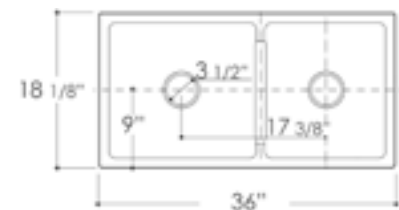

White Biscuit

39" x 18" x 10"
169 lbs.

White Biscuit

39" x 18" x 10"
169 lbs.

AB3618ARCH **ARCHED** Front Apron

White Biscuit

36" x 18" x 10"
158 lbs.

White Biscuit

36" x 18" x 10"
158 lbs.

White Black Matte
Black Glossy

36" x 18" x 10"
87 lbs.

Smooth