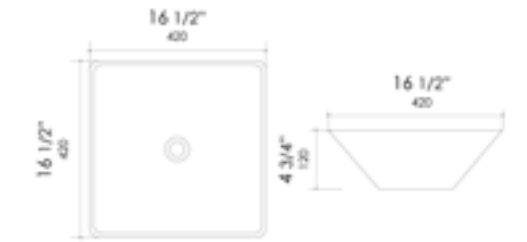

White

22" x 18 1/8" x 5 1/2"
27 lbs.

ABC911 Above Mount

White

21 5/8" x 17 1/2" x 5 1/4"
24 lbs.

ABC912 Above Mount

White

16 1/2" x 16 1/2" x 4 3/4"
16 lbs.