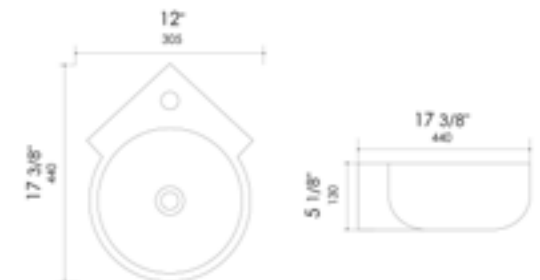

White

12" x 17 3/8" x 5 1/8"
14 lbs.