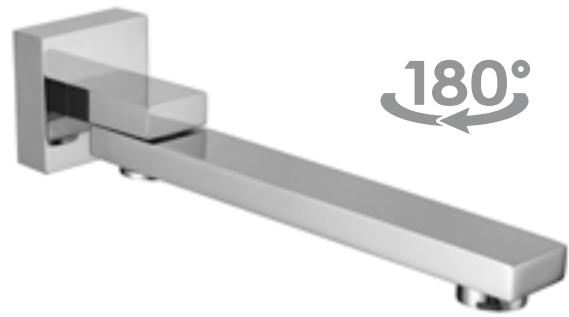

AB6601 Round Foldable Tub Spout
PC, BN, BM

AB3301 Curved Tub Spout
PC, BN

AB5901 Waterfall Tub Spout
PC, BN

AB9201 Square Tub Spout
PC, BN

Shower Rails
AB7606 PC, BN, BM

Shower Rails
AB7938 PC, BN, BM

All **Shower Rails** come with a wall union.