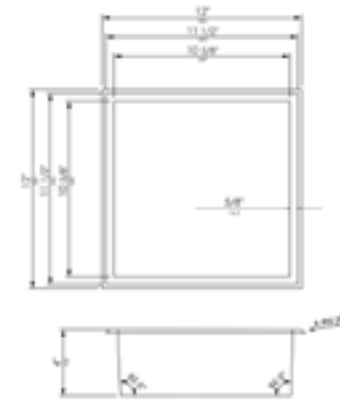

ABN1616

BRUSHED BLACK, GOLD & COPPER SHOWER NICHES

Made of stainless steel with a PVD finish

ABNP1212

12" x 12" PVD Square stainless steel shower / bathroom niche

Black/Gold/Copper

ABNP1616

16" x 16" PVD Square stainless steel shower / bathroom niche