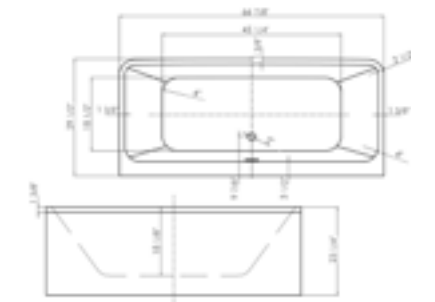

AB8840

66 3/4" x 31 1/2" x 23 1/4"
95 lbs.

AB8858

59" x 28" x 23 1/4"
93 lbs.

AB8859

67" x 29 1/2" x 23 1/4"
97 lbs.

FREE STANDING WOODEN TUBS

Turn any bathroom into an eye catching spectacular with a high end wooden tub. The perfect addition to any log cabin or winter home. Nothing feels better than climbing into a tub made of wood and filled with steaming hot water. Just lay back and relax, you're in a classic wooden tub.