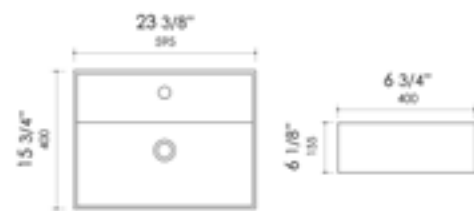

23 5/8" x 20 1/8" x 6 1/2"
46 lbs.

ABC702 Semi Recessed

White

19 1/8" x 19 1/8" x 5 3/4"
25 lbs.

ABC901 Above Mount

White, Black Matte

23 3/8" x 15 3/4" x 6 1/8"
30 lbs.

ABC902 Above Mount