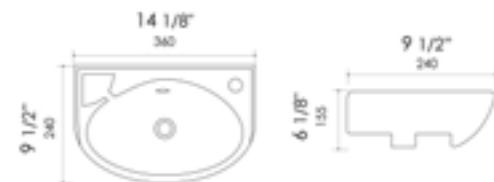

White

14 1/8" x 9 1/2" x 6 1/8"
12 lbs.