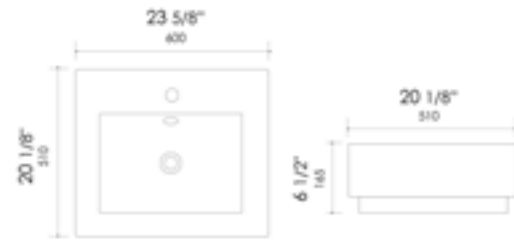

White

23 5/8" x 20 1/8" x 6 1/2"
46 lbs.

ABC702 Semi Recessed