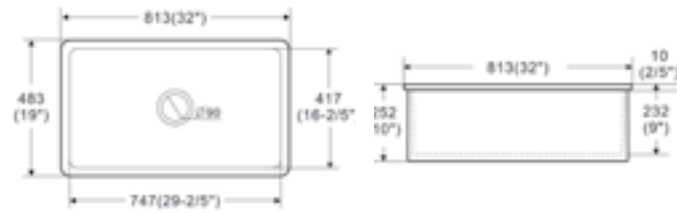

UNDERMOUNT FIRECLAY FARM SINKS

UNDERMOUNT FIRECLAY FARM SINKS

NEW
ABF3219SUD UNDERMOUNT

White

32" x 19" x 10"
34 lbs.

White

32" x 19" x 10"
34 lbs.