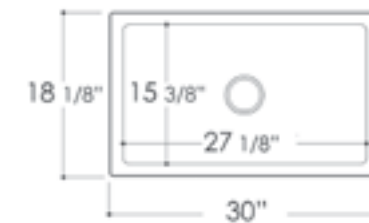

White

30" x 18" x 10"
111 lbs.

Grid ABGR3018