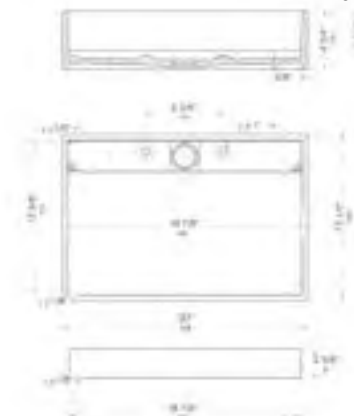

Black & White

15 1/8" x 15 1/8" x 4 7/8"
12 lbs.

ABRS2014

White Matte

20" x 13 1/2" x 4 3/4"
16 lbs.

ABRS2014BM

Black & White

20" x 13 1/2" x 4 3/4"
16 lbs.