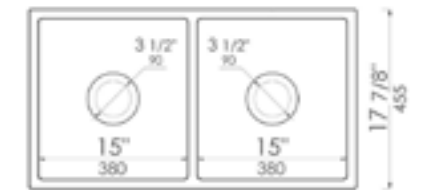

33" x 20" x 10"
88 lbs.

33" x 20" x 10"
83 lbs.

33" x 20" x 10"
83 lbs.

White Black Matte
 Grey Matte

33" x 18" x 10"
86 lbs.

Smooth

ABGR33D

Concrete Color

32 5/8" x 17 7/8" x 9 7/8"
108 lbs.

Fluted

White

32 3/4" x 19 7/8" x 10"
103 lbs.

Grid GR538