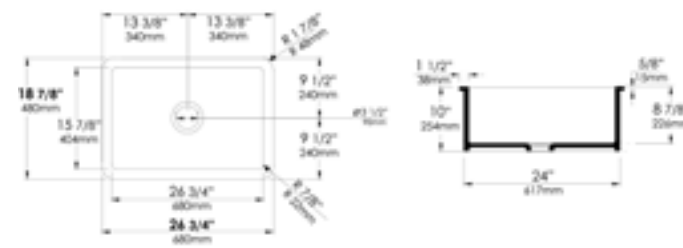

White Black Matte
Grey Matte

27" x 18" 10"
55 lbs.