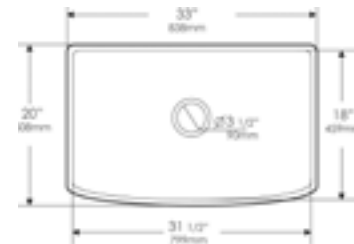

33" x 20" x 10"
47 lbs.

Grid Included

Includes: Grid, Cutting Board, Drain Mat

NEW ABFS3320S **SMOOTH** Apron Single Bowl Step Rim White

33" x 20" x 10"
88 lbs.

Grid Included

ABFC3320S **SMOOTH** Curved Apron Single Bowl White

33" x 20" x 10"
83 lbs.

Grid Included

ABFC3320D **SMOOTH** Curved Apron Double Bowl White

33" x 20" x 10"
83 lbs.

Grid Included

ABF3318D **FLUTED / SMOOTH** Apron Double Bowl

White Black Matte
 Grey Matte

33" x 18" x 10"
86 lbs.