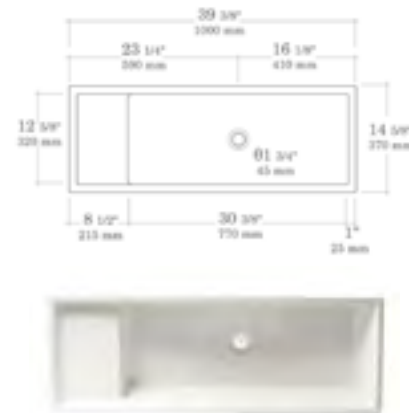

BATHROOM TROUGH SINK

NEW
AB39TR

White

39" x 14" x 7"
70 lbs.

NEW
AB39TRBM

Black Matte

39" x 14" x 7"
70 lbs.