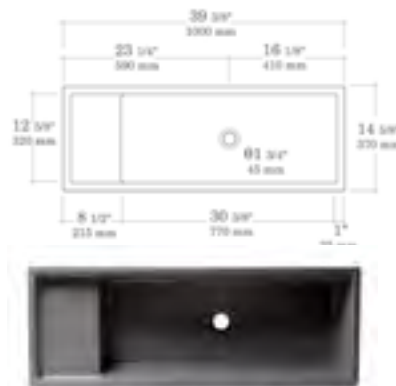

39" x 14" x 7"
70 lbs.

NEW
AB39TRBM

Black Matte

39" x 14" x 7"
70 lbs.

NEW
AB39TRGM

Grey Matte

39" x 14" x 7"
70 lbs.

BATHROOM TROUGH SINK