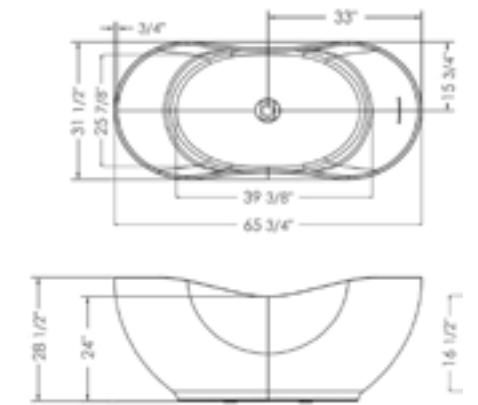

AB9949 Solid Surface Soaking Tub 66" x 32" x 28"