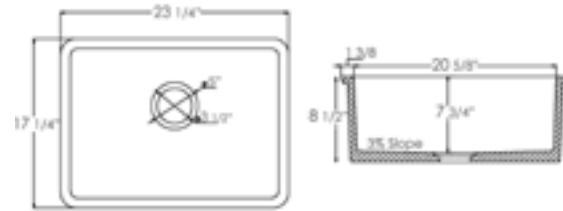

UNDERMOUNT FIRECLAY FARM SINKS

FIRECLAY PREP SINKS & ACCESSORIES

AB2317 **UNDERMOUNT**

White Biscuit

23 1/4" x 17 1/4" x 8 1/2"
45 lbs.

White Biscuit

20" x 17" x 8"
42 lbs.