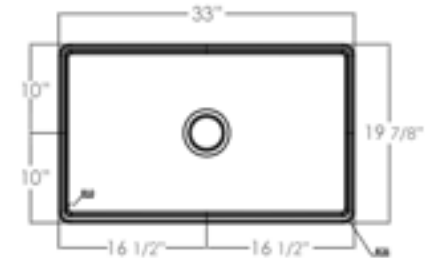

White

33" x 18 1/4" x 10"
132 lbs.

Sharp

Grid ABGR3318

AB533 SMOOTH Front Apron

White

33" x 20" x 10"
99 lbs.

Grid GR533