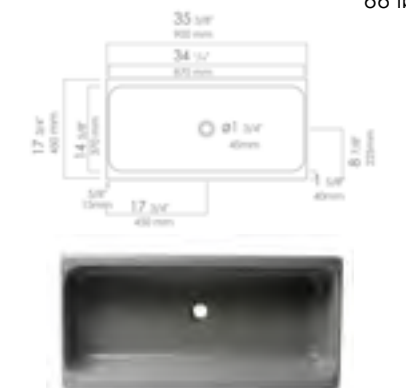

NEW

AB36TRGM

Grey Matte

35 1/2" x 17 3/4" x 7 7/8"
66 lbs.