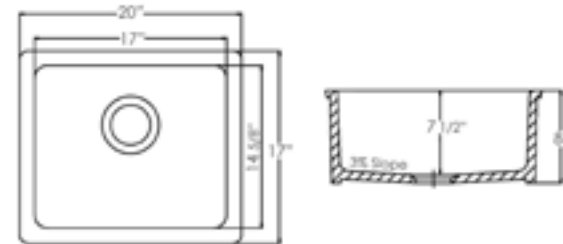

UNDERMOUNT FIRECLAY FARM SINKS

FIRECLAY PREP SINKS & ACCESSORIES

White Biscuit

23 1/4" x 17 1/4" x 8 1/2"
45 lbs.

AB2017 **UNDERMOUNT**

White Biscuit

20" x 17" x 8"
42 lbs.

17 3/4" x 17 3/4" x 8"
19 lbs.

White, Grey Matte, Black Matte

18 1/8" x 18 1/8" x 8"
33 lbs.

White, Grey Matte, Black Matte

12 1/4" x 18 1/4" x 7 3/8"
22 lbs.

White

18" x 18 1/2" x 8"
0.5 lbs.
PSS, BSS