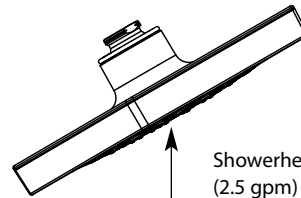

# Illustrated Parts

- Order by Part Number
- Trim can be used with either the 62300 series or 2500 series valve

| 90 DEGREE™<br>Posi-Temp Single-Handle Tub/Shower Trim |                |              |                |              |                |
|---|----------------|--------------|----------------|--------------|----------------|
| Valve Trim  |                | Shower Only* |                | TUB/Shower*  |                |
| <b>MODEL</b>  |                | <b>MODEL</b> |                | <b>MODEL</b> |                |
| TS2711  | Chrome         | TS2712       | Chrome         | TS2713       | Chrome         |
| TS2711BN  | Brushed Nickel | TS2712BN     | Brushed Nickel | TS2713BN     | Brushed Nickel |
|   |                | TS2712EP     | Chrome         | TS2713EP     | Chrome         |
|   |                | TS2712EPBN   | Brushed Nickel | TS2713EPBN   | Brushed Nickel |

*\*All models include 2.5 gpm showerhead except those with EP suffix (1.75 gpm showerhead) or those with NH suffix (no showerhead)*

Temperature Limit Stop

**106479**

Stop Tube Kit

**96987** Chrome  
**96987BN** Brushed Nickel

Showerhead  
(2.5 gpm)

**S6340**  
**S6340BN**

Showerhead  
(1.75 gpm)

**6340EP** Chrome  
**6340EPBN** Brushed Nickel

Diverter Tub Spout

**S3896** Chrome  
**S3896BN** Brushed Nickel

Escutcheon Screws (2)

**15528** Chrome  
**163BN** Brushed Nickel