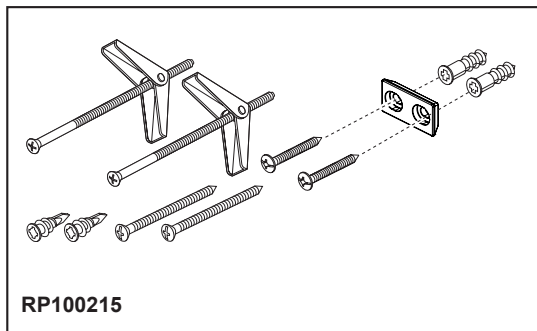

ACCESSORIES

- Levoir™ Collection
- 18" Towel Bar

STANDARD SPECIFICATIONS:

- Wood blocking is preferable behind all wall surfaces. If wood blocking is not available, try finding a wood stud to anchor at least one end of this accessory.
- Mounting hardware and mounting instructions included with product.
- Note: Plastic anchors, screws, toggle bolts, and mounting brackets are included with the mounting hardware.

WARRANTY

- Parts and Finish - Lifetime limited warranty; or for commercial purchasers, 10 years for multi-family residential (apartments and condominiums) and 5 years for all other commercial uses, in each case from the date the product is received by the original purchaser or their authorized representative (installation contractor, etc.).
- Electronic Parts and Batteries (if applicable) - 5 years from the date the product is received by the original purchaser or their authorized representative (installation contractor, etc.); or for commercial purchasers, 1 year from the date the product is received by the original purchaser or their authorized representative (installation contractor, etc.). No warranty is provided on batteries.

▲ Designate proper finish suffix