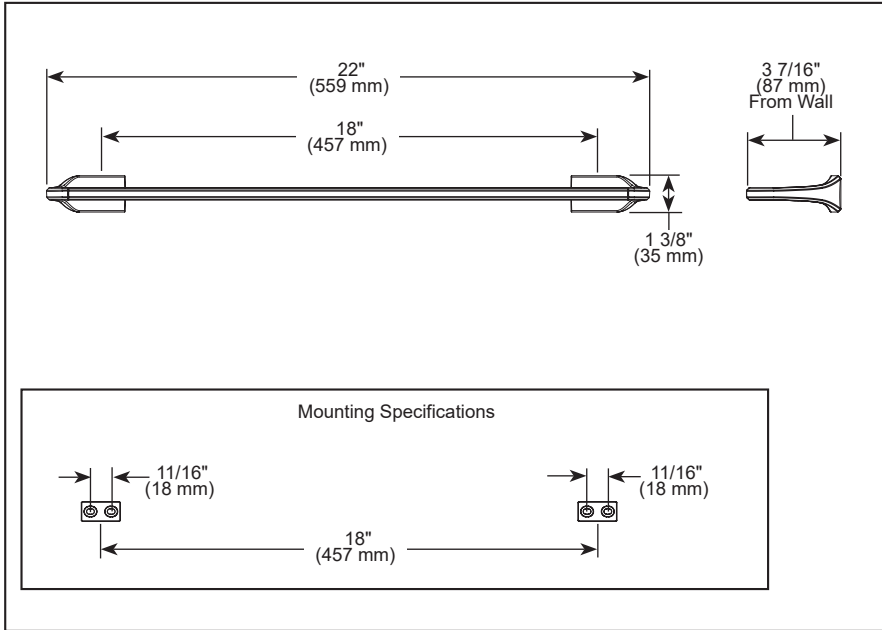

ACCESSORIES

- Levoir™ Collection
- 18" Towel Bar

STANDARD SPECIFICATIONS:

- Wood blocking is preferable behind all wall surfaces. If wood blocking is not available, try finding a wood stud to anchor at least one end of this accessory.
- Mounting hardware and mounting instructions included with product.
- Note: Plastic anchors, screws, toggle bolts, and mounting brackets are included with the mounting hardware.

WARRANTY

- Parts and Finish - Lifetime limited warranty; or for commercial purchasers, 10 years for multi-family residential (apartments and condominiums) and 5 years for all other commercial uses, in each case from the date the product is received by the original purchaser or their authorized representative (installation contractor, etc.).
- Electronic Parts and Batteries (if applicable) - 5 years from the date the product is received by the original purchaser or their authorized representative (installation contractor, etc.); or for commercial purchasers, 1 year from the date the product is received by the original purchaser or their authorized representative (installation contractor, etc.). No warranty is provided on batteries.

▲ Designate proper finish suffix