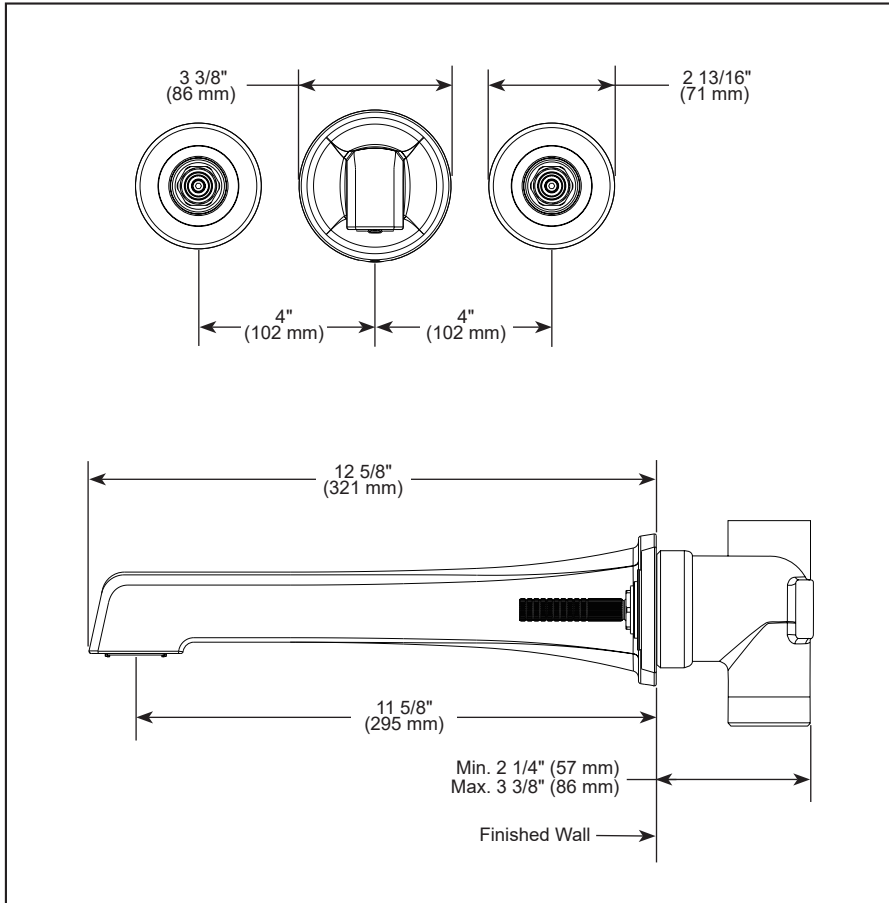

BRIZO®

TWO HANDLE WALL MOUNT TUB FILLER

■ Levoir® Bath Collection

STANDARD SPECIFICATIONS:

- Max flow rate 9.3 gpm @ 60 psi, 35.2 L/min @ 414 kPa
- Trim only, rough-in R70400 required for installation
- Three-hole mount, 8" center-to-center
- Ceramic hot and cold mixing valves (90° max rotation)
- Optional RP92777 will accommodate up to Max 4 1/2" depth - extension kit sold separately
- Solid brass construction
- Drain not included
- LHP - Less Handle Program. See handle options below

⚠ WARNING: Risk of personal injury. Do not use the tub filler as a grab bar or support bar. Install this product according to the installation guide.

COMPLIES WITH:

- ASME A112.18.1 / CSA B125.1
- ICC/ANSI A117.1