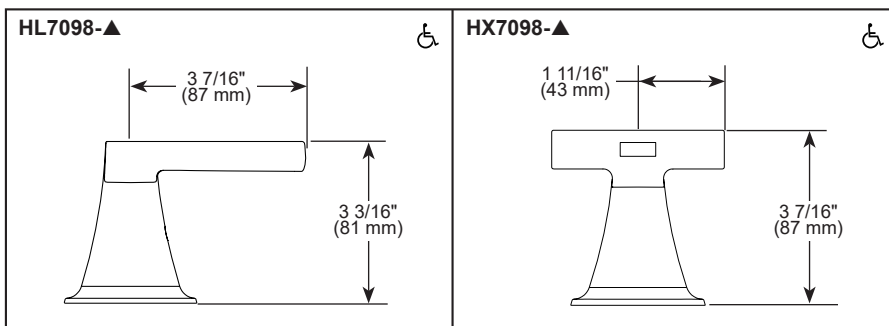

BRIZO®

TWO HANDLE WALL MOUNT TUB FILLER

■ Levoir® Bath Collection

STANDARD SPECIFICATIONS:

- Max flow rate 9.3 gpm @ 60 psi, 35.2 L/min @ 414 kPa
- Trim only, rough-in R70400 required for installation
- Three-hole mount, 8" center-to-center
- Ceramic hot and cold mixing valves (90° max rotation)
- Optional RP92777 will accommodate up to Max 4 1/2" depth - extension kit sold separately
- Solid brass construction
- Drain not included
- LHP - Less Handle Program. See handle options below

⚠ WARNING: Risk of personal injury. Do not use the tub filler as a grab bar or support bar. Install this product according to the installation guide.

COMPLIES WITH:

- ASME A112.18.1 / CSA B125.1
- ICC/ANSI A117.1