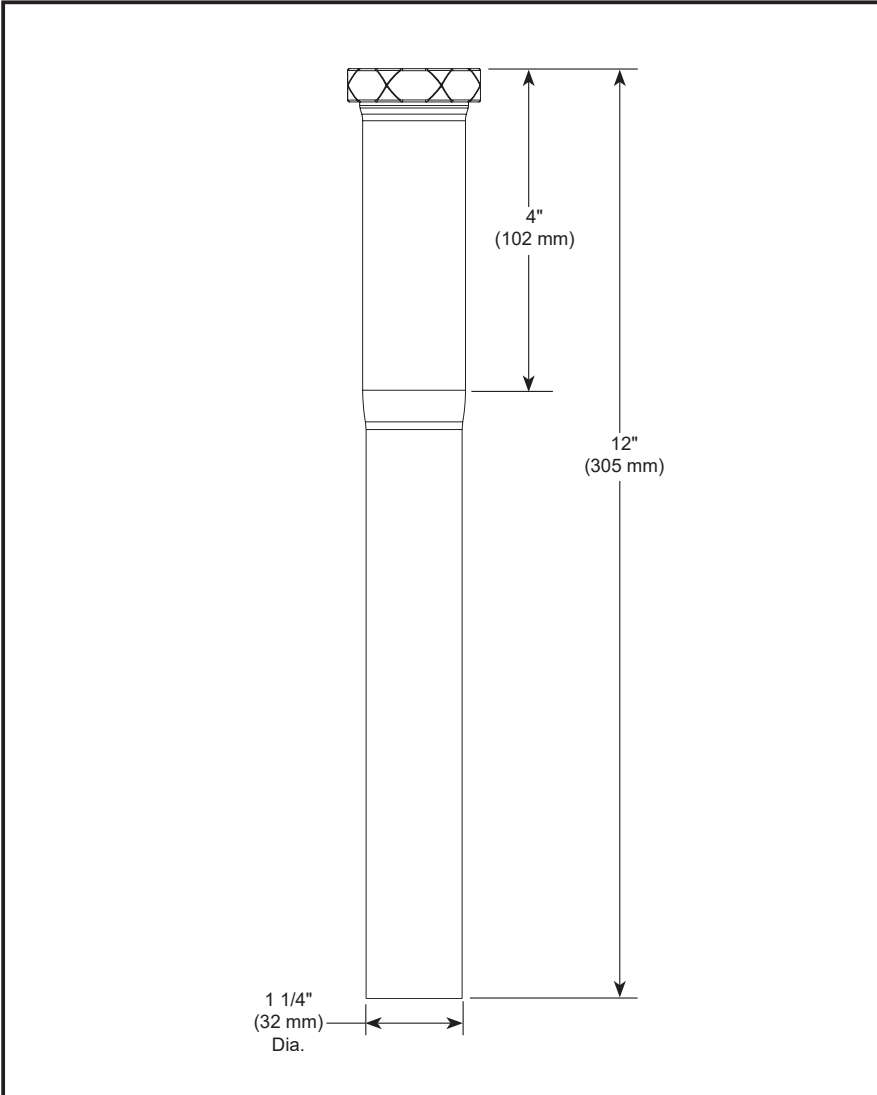

COMPLIES WITH:

- ASME A112.18.2 / CSA B125.2

▲ Designate proper finish suffix