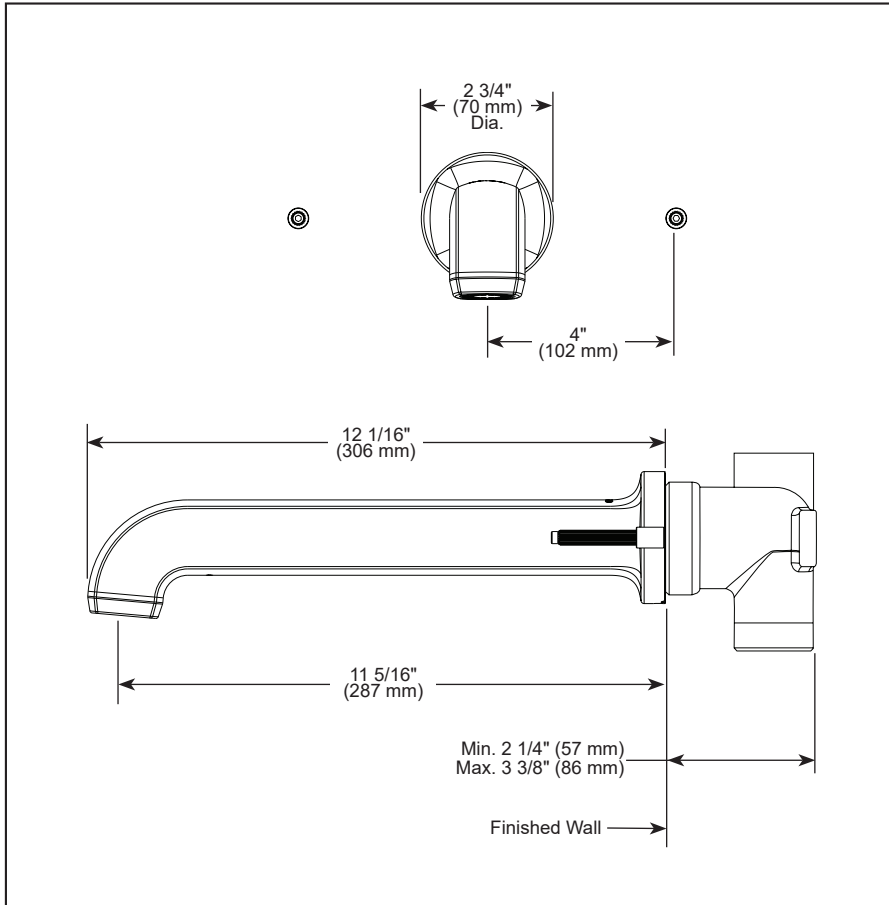

COMPLIES WITH:

- ASME A112.18.1/ CSA B125.1
- ♿ ICC/ANSI A117.1

HL70406-▲ Lever Handle	HX70406-▲ Cross Handle	HK70406-▲BC Knob Handle

▲ Designate proper finish suffix

Brizo Kitchen & Bath Company reserves the right (1) to make changes in specifications and materials, and (2) to change or discontinue models, both without notice or obligation. Dimensions are for reference only. See current full-line price book or www.brizo.com for finish options and product availability.

BSP-B-T70406-LHP Rev. B

Brizo Kitchen & Bath Company

55 E. 111th Street, Carmel, IN 46280
350 South Edgeware Road, St. Thomas, ON N5P 4L1
© 2024 Brizo Kitchen & Bath Company