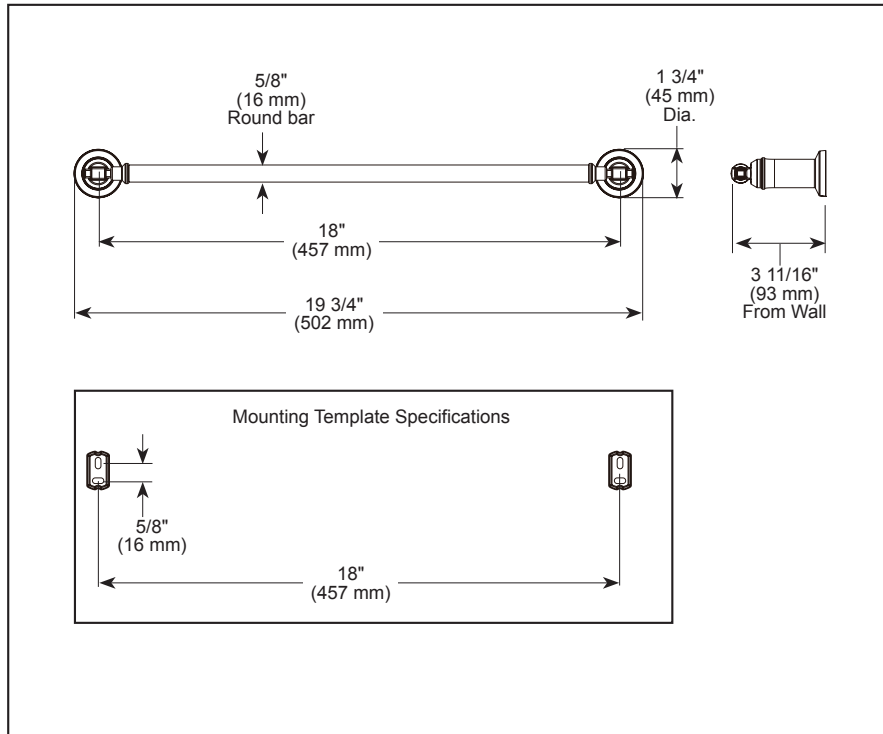

78418▲

Submitted Model No.: _____

Specific Features: _____

▲ Designate Proper Finish Suffix

see what Delta can doSM

ACCESSORIES

- Broderick™ Bath Collection
- 18" Towel Bar

STANDARD SPECIFICATIONS:

- Wood blocking is preferable behind all wall surfaces. If wood blocking is not available, the following fasteners are suggested: Tile/Masonry-Plastic or lead Anchors Plaster/drywall-Toggle bolts.
- Mounting hardware included with product.