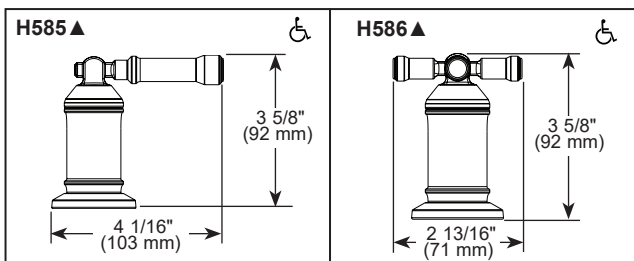

see what Delta can do™

BATHROOM FAUCET

- Broderick™ Bath Collection
- Two Handle Wall Mount

STANDARD SPECIFICATIONS:

- Max flow rate 1.2 gpm @ 60 psi, 4.5 L/min @ 414 kPa
- Three hole wall mount
- 1/4 turn stops
- Accommodates wall thicknesses from 1/8" to 1 1/8"
- Cartridges ship with rough
- 1/2"-14 NPT threaded female inlets
- Rough-In R3500-WL required for installation
- Drain sold separately
- LHP - Less Handle program. see handle options below.

COMPLIES WITH:

- ASME A112.18.1 / CSA B125.1
- ASME A112.18.2 / CSA B125.2
- ♿ Indicates compliance to ICC/ANSI A117.1
- EPA WaterSense®

▲ Designate Proper Finish Suffix

Delta reserves the right (1) to make changes in specifications and materials, and (2) to change or discontinue models, both without notice or obligation. Dimensions are for reference only. See current full-line price book or www.deltafaucet.com for finish options and product availability.