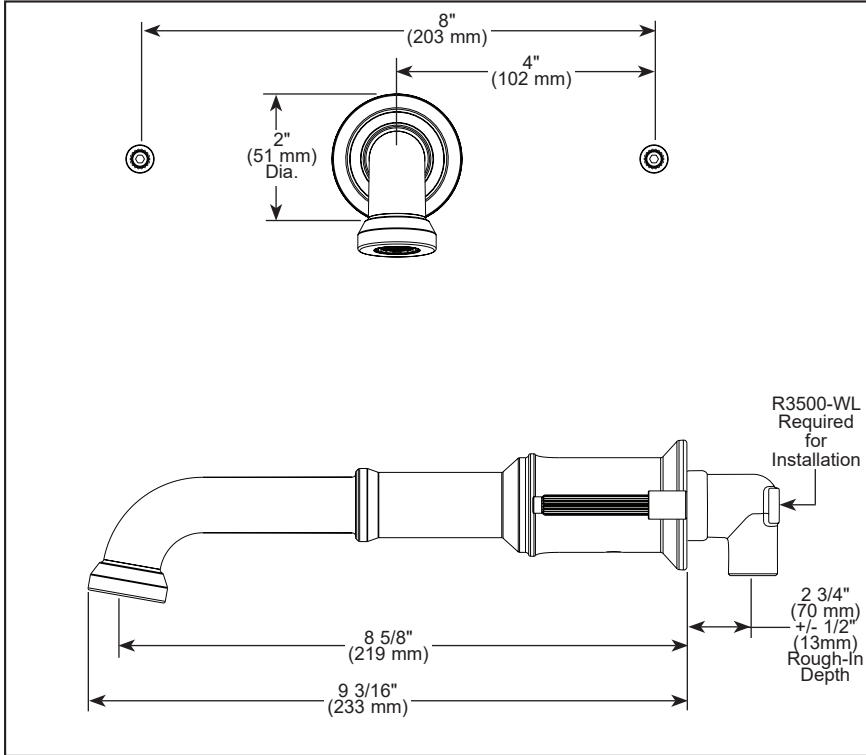

see what Delta can do™

BATHROOM FAUCET

- Broderick™ Bath Collection
- Two Handle Wall Mount

STANDARD SPECIFICATIONS:

- Max flow rate 1.2 gpm @ 60 psi, 4.5 L/min @ 414 kPa
- Three hole wall mount
- 1/4 turn stops
- Accommodates wall thicknesses from 1/8" to 1 1/8"
- Cartridges ship with rough
- 1/2"-14 NPT threaded female inlets
- Rough-In R3500-WL required for installation
- Drain sold separately
- LHP - Less Handle program. see handle options below.

COMPLIES WITH:

- ASME A112.18.1 / CSA B125.1
- ASME A112.18.2 / CSA B125.2
- ♿ Indicates compliance to ICC/ANSI A117.1
- EPA WaterSense®

▲ Designate Proper Finish Suffix

Delta reserves the right (1) to make changes in specifications and materials, and (2) to change or discontinue models, both without notice or obligation. Dimensions are for reference only. See current full-line price book or www.deltafaucet.com for finish options and product availability.