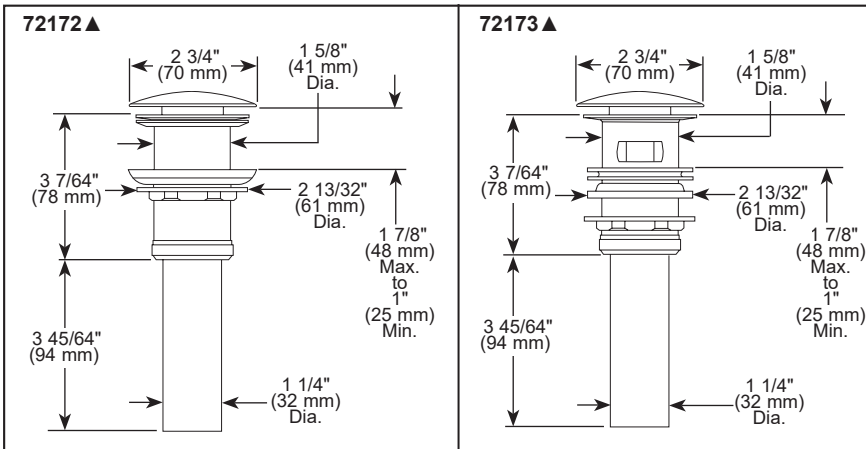

see what Delta can do™

BATHROOM FAUCET

- Broderick™ Bath Collection
- Two Handle Wall Mount

STANDARD SPECIFICATIONS:

- Max flow rate 1.2 gpm @ 60 psi, 4.5 L/min @ 414 kPa
- Three hole wall mount
- 1/4 turn stops
- Accommodates wall thicknesses from 1/8" to 1 1/8"
- Cartridges ship with rough
- 1/2"-14 NPT threaded female inlets
- Rough-In R3500-WL required for installation
- Drain sold separately
- LHP - Less Handle program. see handle options below.

COMPLIES WITH:

- ASME A112.18.1 / CSA B125.1
- ASME A112.18.2 / CSA B125.2
- ♿ Indicates compliance to ICC/ANSI A117.1
- EPA WaterSense®

▲ Designate Proper Finish Suffix

Delta reserves the right (1) to make changes in specifications and materials, and (2) to change or discontinue models, both without notice or obligation. Dimensions are for reference only. See current full-line price book or www.deltafaucet.com for finish options and product availability.