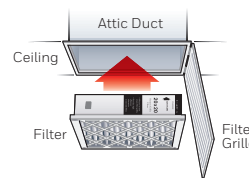

*under normal household conditions

- PERFECT FIT**

Fits most one-inch ceiling or wall mount return grilles

- INCREASES EFFICIENCY**

Filtered air puts less strain on your heating and cooling equipment, allowing it to run more efficiently.

Typical household particles

FC40R and FC313R air filters capture 15 times more 0.3-micron particles than typical one-inch fiberglass filters.

Installation

Ceiling Mount

Wall Mount

GENERAL SPECIFICATIONS

Return air filters fit most common brands of return grilles. Air filters are available in 5-pack cartons.