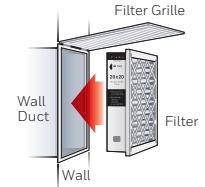

*under normal household conditions

- PERFECT FIT**

Fits most one-inch ceiling or wall mount return grilles

- INCREASES EFFICIENCY**

Filtered air puts less strain on your heating and cooling equipment, allowing it to run more efficiently.

Typical household particles

FC40R and FC313R air filters capture 15 times more 0.3-micron particles than typical one-inch fiberglass filters.

Installation

Ceiling Mount

Wall Mount

GENERAL SPECIFICATIONS

Return air filters fit most common brands of return grilles. Air filters are available in 5-pack cartons.