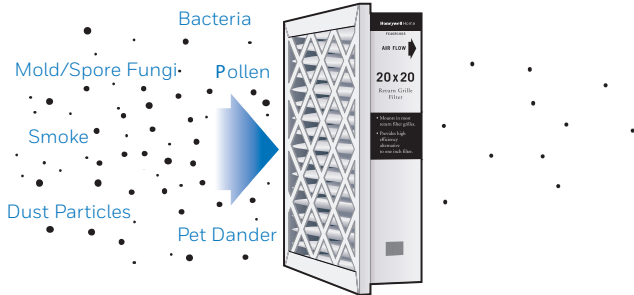

High-Performance Return Grille Filters

When installed into your home's ceiling or wall return grilles, Resideo's High-Performance Return Grille Filters provide superior air filtration that's up to 10 times more effective* than standard one-inch filters. It helps trap airborne dust, pollen, mold spores, bacteria and other allergens that pass through your HVAC system. It also lasts up to three times longer than standard one-inch filters, which mean less maintenance for improved indoor air quality.

*Based on initial efficiency analysis of new filters tested at 3-10 micron particles at 295 feet per minute of airflow.

High-Performance Return Grille Filters

Cleaner air with less effort

	FC313R Return Grille Filter	FC40R Return Filter	Standard 1" Filter
MERV Rating	13	10	1-4
Particle Size	0.3 - 1 micron	54%	30%
	1 - 3 micron	85%	61%
	3 - 10 micron	98%	86%
			10-20%

*under normal household conditions

- PERFECT FIT**

Fits most one-inch ceiling or wall mount return grilles

- INCREASES EFFICIENCY**

Filtered air puts less strain on your heating and cooling equipment, allowing it to run more efficiently.

Typical household particles

FC40R and FC313R air filters capture 15 times more 0.3-micron particles than typical one-inch fiberglass filters.

Installation

Ceiling Mount

Wall Mount

GENERAL SPECIFICATIONS

Return air filters fit most common brands of return grilles. Air filters are available in 5-pack cartons.