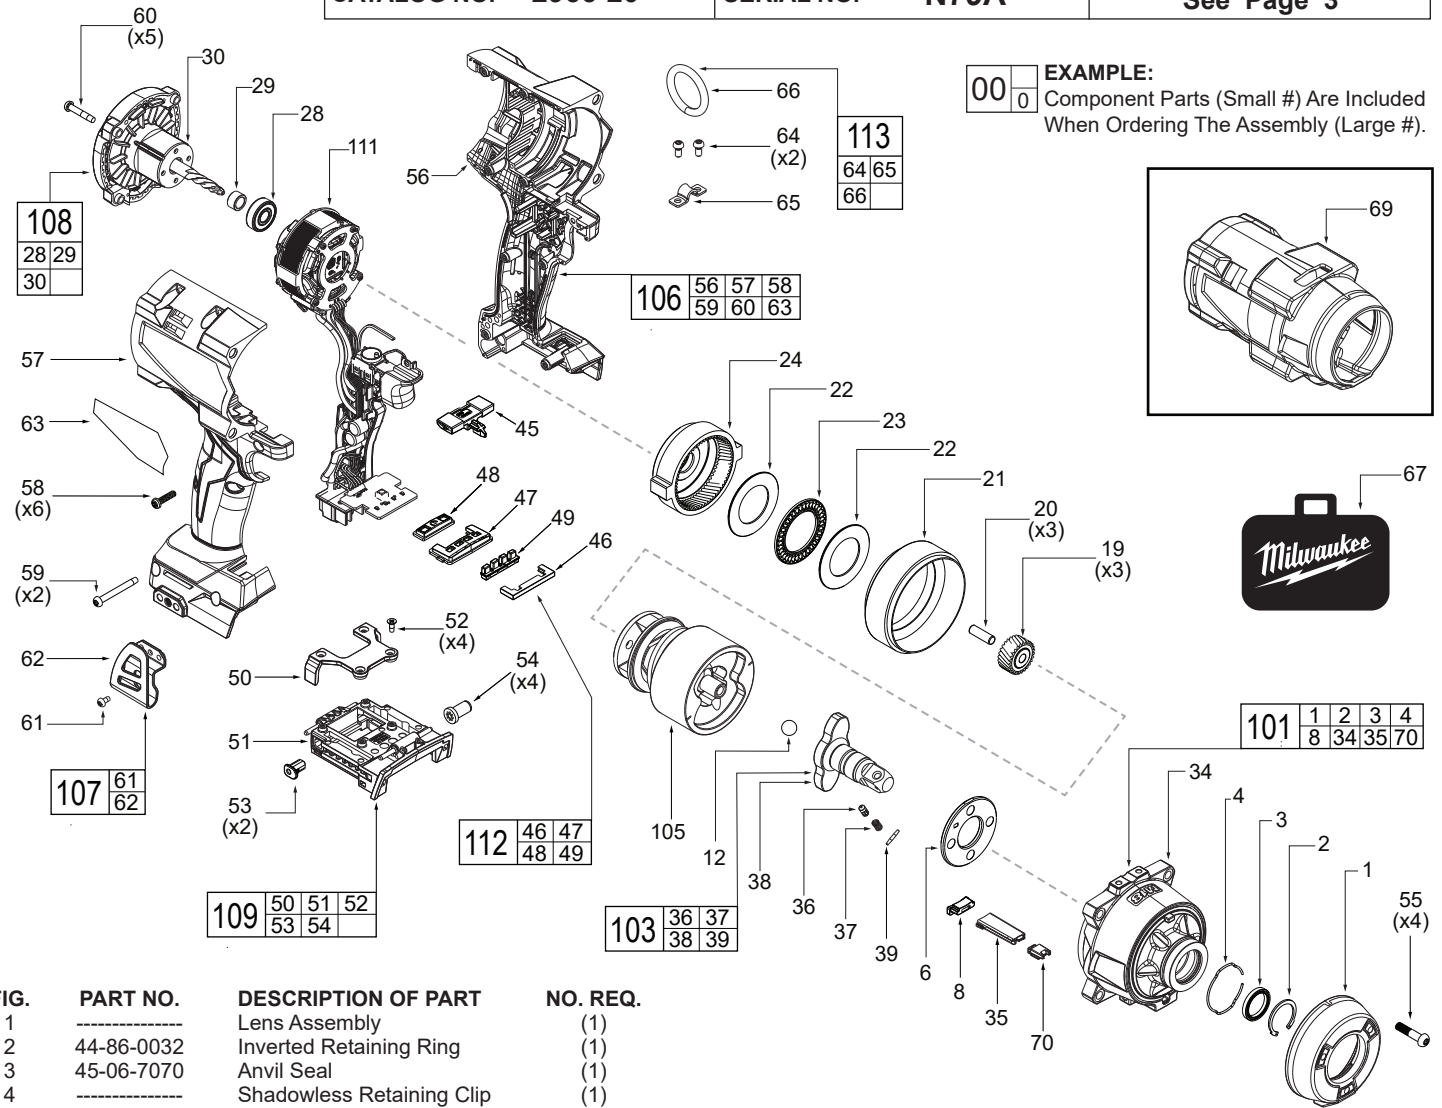

# SERVICE PARTS LIST

**BULLETIN NO.**  
**54-26-2905**

SPECIFY CATALOG NO. AND SERIAL NO. WHEN ORDERING PARTS		REVISED BULLETIN	DATE
<b>M18 FUEL™ 1/2" High Torque IMPACT WRENCH w/ Pin</b>			Sep. 2023
<b>CATALOG NO.</b>	<b>2966-20</b>	<b>WIRING INSTRUCTION</b>	
<b>SERIAL NO.</b>	<b>N79A</b>	<b>See Page 3</b>	

**EXAMPLE:**  
Component Parts (Small #) Are Included  
When Ordering The Assembly (Large #).

FIG.	PART NO.	DESCRIPTION OF PART	NO. REQ.
1	-----	Lens Assembly	(1)
2	44-86-0032	Inverted Retaining Ring	(1)
3	45-06-7070	Anvil Seal	(1)
4	-----	Shadowless Retaining Clip	(1)
6	45-88-9125	Anvil Washer	(1)
8	-----	Rubber Plug	(1)
12	02-02-2070	Steel Ball 10.0mm	(1)
19	32-62-0705	Planet Gear	(3)
20	44-60-5430	Planet Gear Pin 6.0mm	(3)
21	46-06-7060	Rubber Seal	(1)
22	45-88-9135	Thrust Washer	(2)
23	02-50-7035	Thrust Needle Bearing	(1)
24	32-65-2875	Ring Gear	(1)
28	02-04-7165	Bearing	(1)
29	42-40-7155	Rotor Shaft Bushing	(1)
30	-----	Rotor	(1)
34	-----	Gear Case	(1)
35	44-86-2785	Shadowless Wire Boat	(1)
36	44-60-7110	Pig Pin	(1)
37	40-50-9310	Pig Pin Spring	(1)
38	-----	Anvil	(1)
39	44-60-0022	Solid Pin	(1)
45	45-24-9040	Forward/Reverse Shuttle	(1)
46	-----	Speed Select Board, Rubber	(1)
47	-----	Mode Selector	(1)
48	-----	Mode Select Button	(1)
49	-----	Light Pipe, Mode Select	(1)
50	-----	Bracket	(1)
51	-----	Isolator	(1)
52	05-78-0088	M3 x 8mm Flat Hd. ST Screw	(4)
53	45-30-1060	Rubber Slug	(2)
54	45-30-1070	Rubber Bumper	(4)
55	06-81-9555	M5 x 23mm PH Torx T-25 Screw	(4)