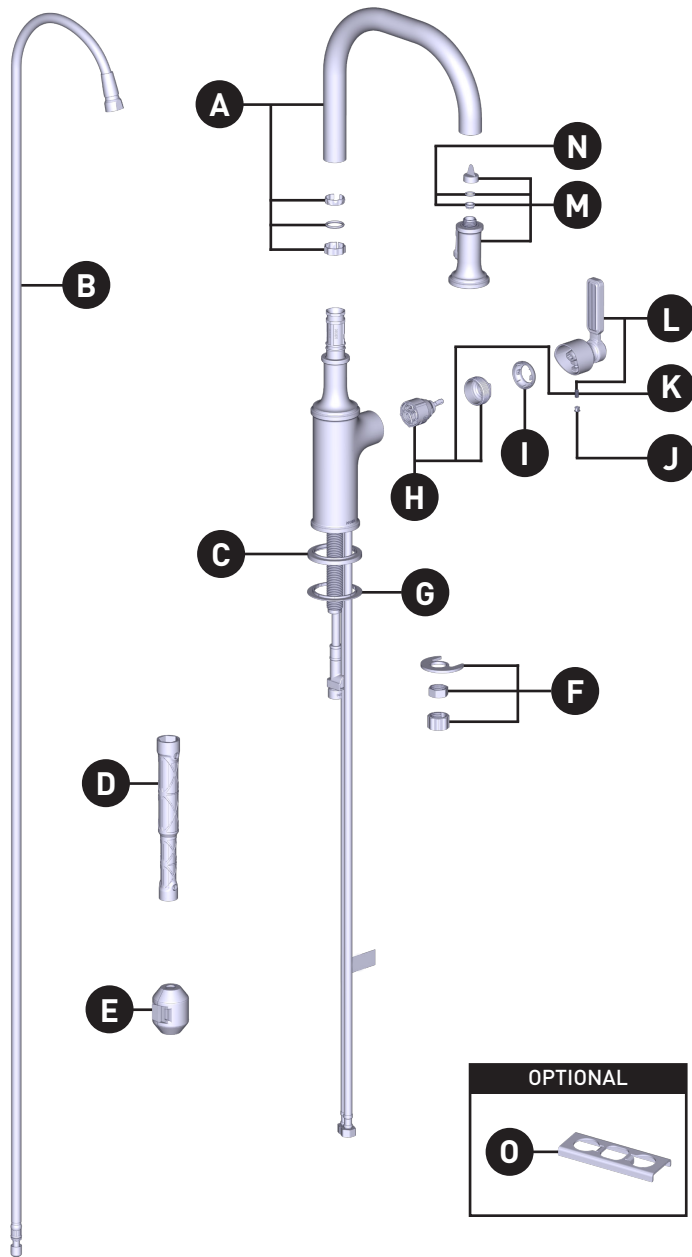

### SMYTH™

Single-Handle High Arc Pulldown Kitchen Faucet  
7770 Series

#### ORDER BY PART NUMBER

ID	Kit Number	Finish
*A	218084	See Below
B	150259	N/A
*C	218087	See Below
D	118305	N/A
E	218915	N/A
F	192155	N/A
G	195362	Spot Resist Stainless/ Nickel/Bronzed Gold
	195362BL	Matte Black
H	160657	N/A
*I	160660	See Below
*J	152859	See Below
K	155023	N/A
*L	218085	See Below
*M	218086	See Below
N	141025	N/A
O	176787	N/A

**\*Finish Determined by Suffix**

Finish	Description
SRS	Spot Resist Stainless
BL	Matte Black
NL	Nickel
BZG	Bronzed Gold