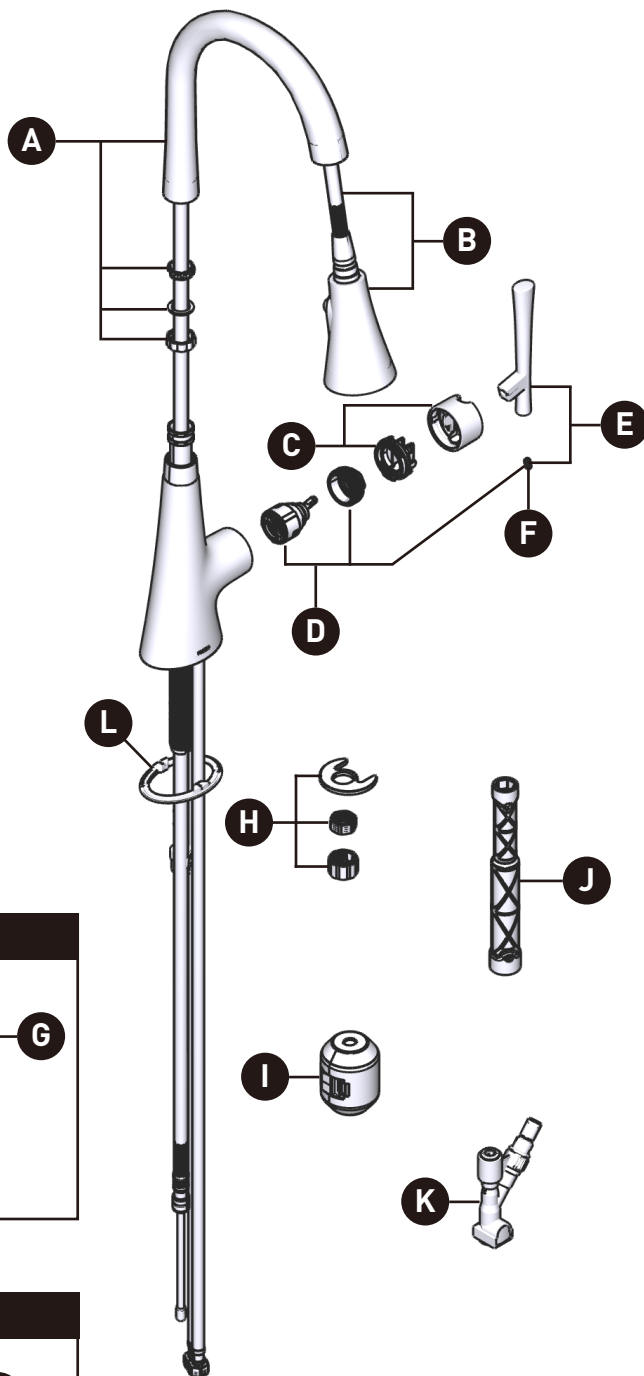

MOEN®

ILLUSTRATED PARTS

Kurv™

3-in-1 Water Filtration Single-Handle High Arc Pulldown

Kitchen Faucet

F9126 Series

ORDER BY PART NUMBER

ID	Kit Number	Finish
*A	204772	See below
*B	262881	See below
*C	204688	See below
D	160657	N/A
*E	204687	See below
F	155023	N/A
*G	141002	See below
H	192155	N/A
I	199801	N/A
J	118305	N/A
K	262875	N/A
*L	204779	See below
M	176787	N/A

*Finish Determined by Suffix

Finish	Description
C	Chrome
BL	Matte Black
SRS	Spot Resist Stainless
BZG	Bronzed Gold

NOTE: F9800 advanced filtration system + F9900 reverse osmosis system sold separately.

OPTIONAL