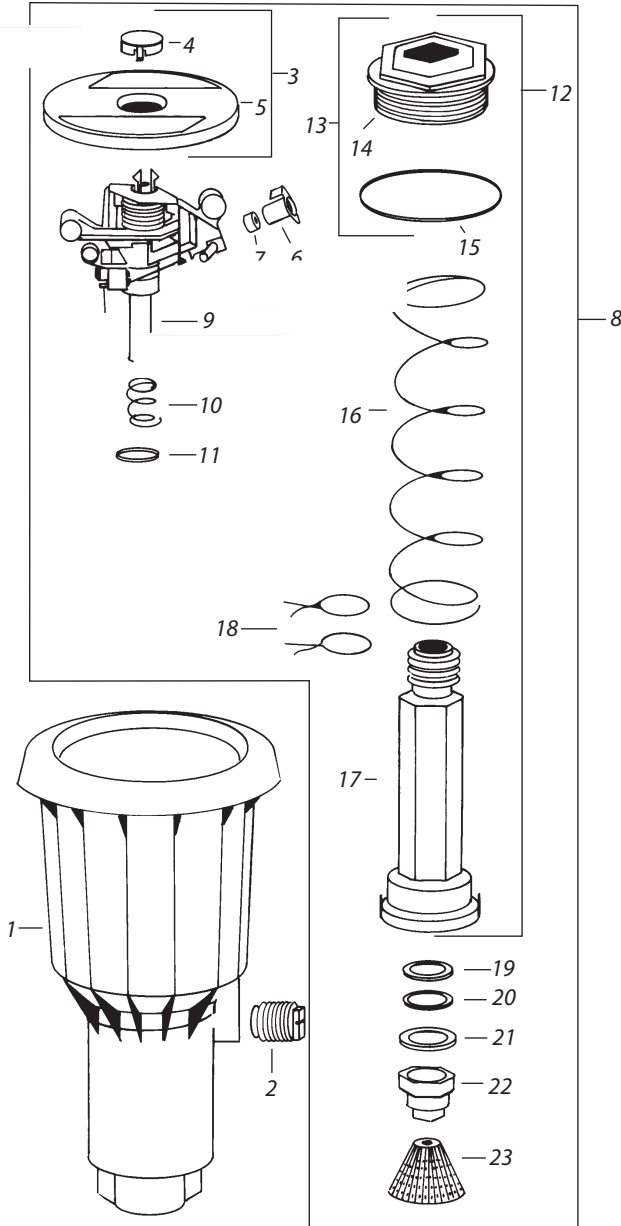

LG-3 / MG-4 / 15103-07/09 MINI-PAW
 AG-5 / AG-5-SAM / 2045A MAXI-PAW™ / 2045A MAXI-PAW-SAM

MAXI-PAW MINI-PAW

Ref. Part Description	LG-3 / MG-4	AG-5	AG-5 SAM
	Mini-Paw 15103-07/09	Maxi-Paw 2045A	Maxi-Paw-SAM 2045A-SAM
CASES			
1 Case Assembly	(205175)	(207281)	(207281)
2 Plug	(107355)	(107355)	(107355)
COVER ASSEMBLIES			
3 Cover Kit	(206973)	208001	208001
4 Dust Cap	(A) (204423-07)	(204423-12)	(204423-12)
5 Cover, Snap On	(A) (207301-03)	(207301-01)	(207301-01)
5 Cover, Non-potable	—	(2080025)	—
NOZZLES (Specify nozzle size when ordering)			
6 Low Angle Nozzle (C)	—	115902-xx	115902-xx
6 Standard Nozzle (D)	—	206592-xx	206592-xx
7 Vane	—	(202141)	(202141)
8 INTERNAL ASSEMBLY	(E) 206678	(206644-08)	(206637-08)
9 Head Assembly	(A) (206776)	(206638-08)	(206638-08)
- Diffuser Screw	203933	203933	203933
- Trip Spring	(207740)	(207740)	(207740)
- Bearing Hood	(B) (202965)	(B) (202965)	(B) (202965)
10 Uphrust Spring	(B) (203871)	(B) (203871)	(B) (203871)
11 Bearing Washer (Blue)	(B) (206071)	(B) (206071)	(B) (206071)
12 Pop-Up Sleeve Assembly	202415	202415	(204400)
13 Guide Nut Assembly	(204555)	(204555)	(204555)
14 Guide Nut	(202381)	(202381)	(202381)
15 O-Ring Seal	(202011)	(202011)	(202011)
16 Retract Spring	(202012)	(202012)	(202012)
17 Guide Sleeve	(203171)	(203171)	(203171)
18 Friction Collars (2)	(203148)	(203148)	(203148)
19 Buna N Washer (Black)	(B) (203363)	(B) (203363)	(B) (203363)
20 Wearing Washer (White)	(B) (204374)	(B) (204374)	(B) (204374)
21 Brg Backup Washer (Gray)	(B) (202138)	(B) (202138)	(B) (202138)
22 Nut, Maxi-Bird	(B) (202007)	(B) (202007)	(B) (202007)
23 Inlet Screen (Standard)	(202076)	(202076)	—
- SAM Screen/Seal Assembly	—	—	205396
- MINI-PAW WRENCH	B41866	B41866	B41866

(A) Included in Body Cover Assembly # 206974. (Specify nozzle size -07 or -09)

(B) Included in Bearing Washer Kit # 202190.

(C) Nozzle sizes available: -07, -10

(D) Nozzle sizes available: -06 Red, -07 Black, -08 Blue, -10 Yellow, -12 Beige