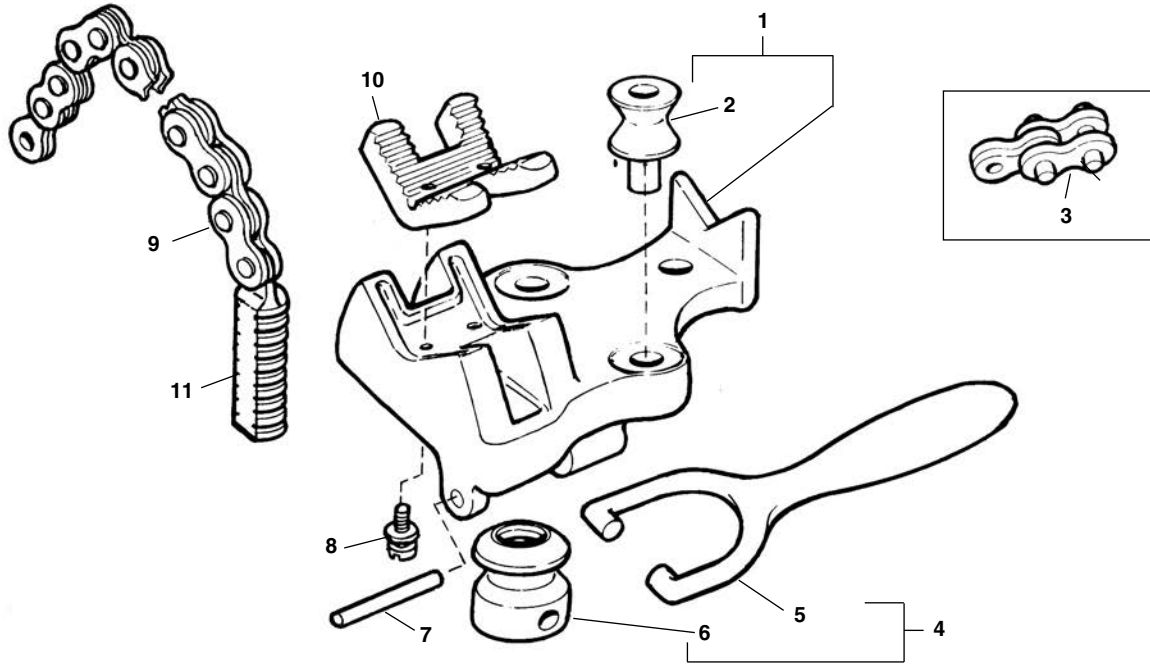

**Nos. BC-2A, BC-4A**

**NOTE: Order parts by Catalog Number only.  
DO NOT order by Reference Number.**

Ref. No.	Description	BC-2A 1/8"-2"	BC-4A 1/8"-4"
1	Base Assembly	40695	40745
2	Spool (2)	40740	40450
3	Chain Link Assembly	68625	68625
4	Handle Assembly	40725	40765
5	Handle	32190	32190
6	Swivel Nut	40720	40760
7	Nut Locking Pin	40730	40775
8	Jaw Screw with Washer (2)	40735	40785
9	Chain and Screw Assembly	40715	40755
10	Jaw	40985	41020
	Jaw f/Plastic Pipe	41275	41280
	Jaw f/Coated Pipe	—	40222
11	Screw	40780	40780