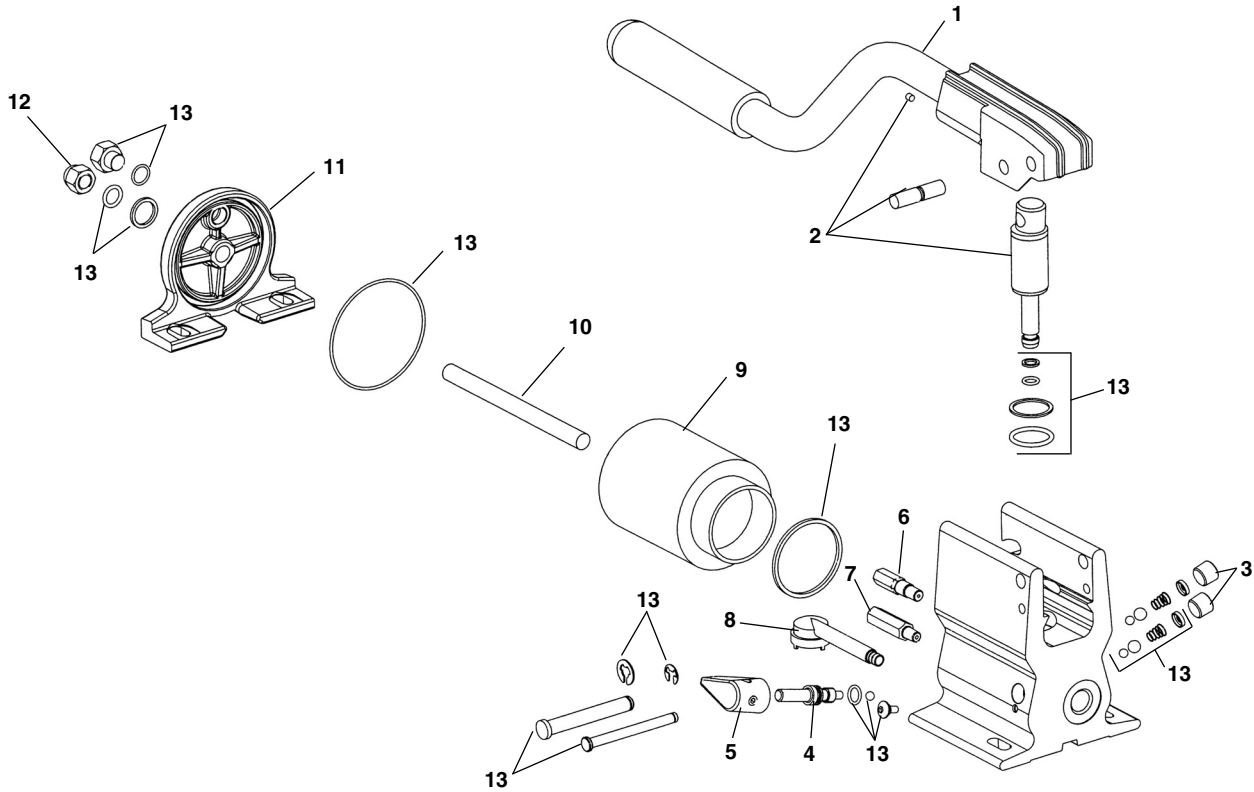

Hydraulic Pump, P392U001

**NOTE: Order parts by Catalog Number only.
DO NOT order by Reference Number.**

Ref. No.	Catalog No.	Description
1	64427	Handle Assembly
2	97757	Plunger Assembly
3	63742	Pipe Plug (2)
4	97762	Valve Stem
5	64437	Release Knob
6	63752	Low Pressure Bypass
7	63757	High Pressure Relief
8	97782	Oil Filter
9	64412	Reservoir
10	64417	Tie Rod
11	97767	End Cap
12	63707	Acorn Nut
13	97772	Repair Kit