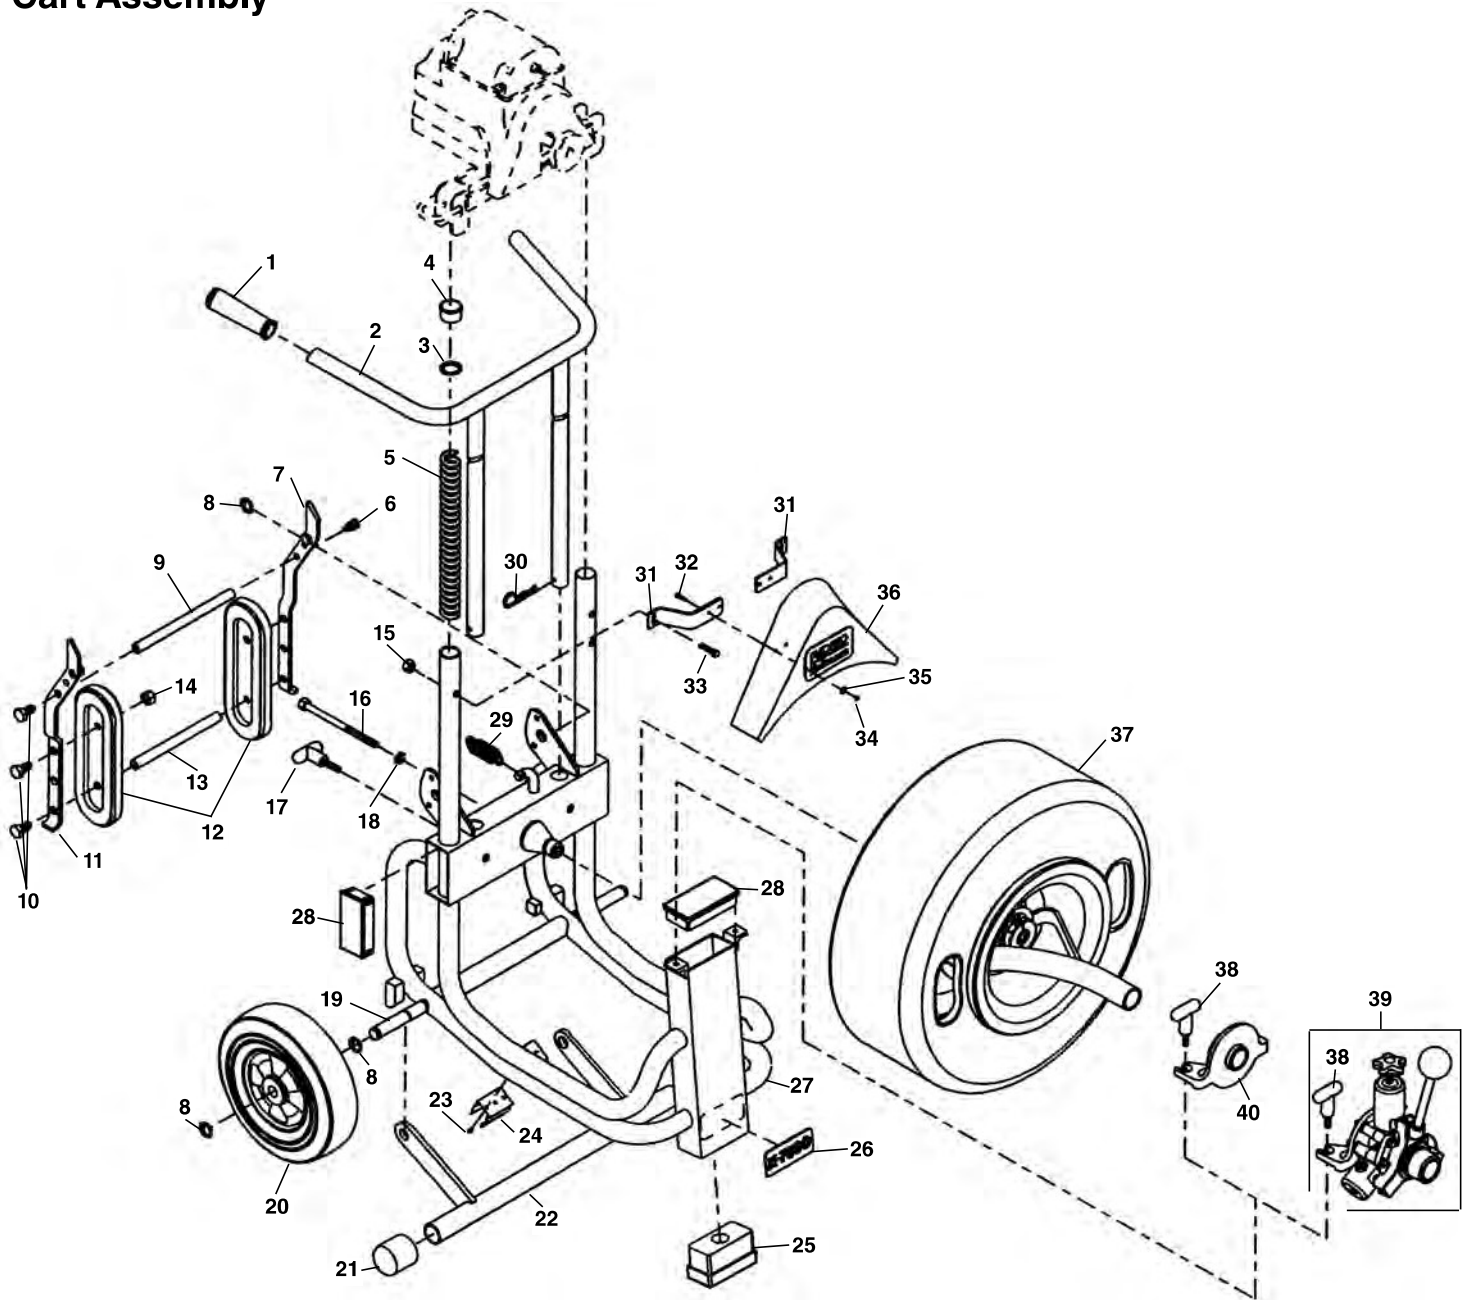

Cart Assembly

**NOTE: Order parts by Catalog Number only.
DO NOT order by Reference Number.**

Ref. No.	Catalog No.	Description	Ref. No.	Catalog No.	Description	Ref. No.	Catalog No.	Description
1	60827	Hand Grips (2)	15	69010	Nut 1/4" - 20 (2)	29	60667	Spring
2	60587	Handle	16	60617	Bolt 1/2" - 13 x 6"	30	60677	Cotter Hairpin (2)
3	61472	Washer	17	60622	Mounting Knob (2)	31	43967	Guard Bracket (2)
4	60422	Cap Plug (2)	18	43942	Lock Washer 1/2"	32	43962	Screws #10 - 24 x 3/4" (8)
5	65447	Compression Spring	19	60627	Axle	33	43972	Carriage Bolt (2)
6	59510	Plunger Pin	20	23602	Wheel (2)	34	87970	Hex Nut #10 - 24 (4)
7	60592	Right Pivot Arm	21	23607	End Cap (2)	35	61310	Lock Washer #10 (4)
8	60050	Retaining Ring (8)	22	60632	Stabilizer	36	44027	Belt Guard
9	60597	Tie-Spring Bar	23	60637	Self-Tap Screw #6 - 32 (2)	37	61107	Drum Assembly w/3/4" Pigtail
10	60020	Hex Bolt 1/2" - 13 x 1 1/4" (6)	24	60642	Spring Clip		60042	Drum Assembly w/3/4" Pigtail
11	60602	Left Pivot Arm	25	60647	Rest Pad	38	60672	Assembly Knob (2)
12	60607	Stairclimber (2)	26	60652	Model Plate	39	60032	AUTOFEED® Assembly
13	60612	Stairclimber Bar	27	60657	Frame	40	61227	Manual Feed Assembly
14	78005	Nut 1/2" - 13 (2)	28	60662	Cap Plug			